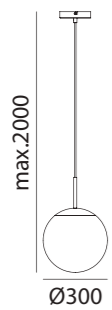

RONDA

RONDA

E27 LED max.20W

REF: 5-7776-35-01 Cristal + Cromo Mate · Glass + Matt Chrome · Cristal Chrome Mat

REF: 5-7776-61-01 Cristal + Latón Mate · Glass + Matt Brass · Cristal + Laiton Mat

*Bombilla no incluida/Bulb not included/Ampoule non incluse