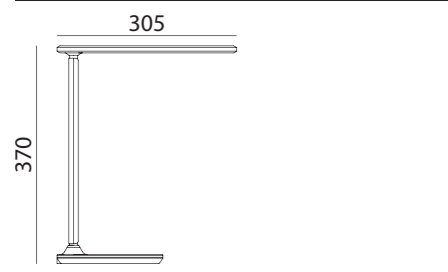

MIA

LED 9W 450lm 3000K-4200K-5500K

REF: 5-7553-39-01

Efecto Piel Negra
Black Leather Effect
Effet Cuir Noir