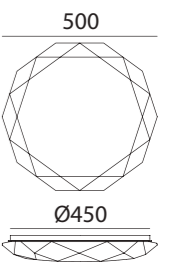

LEO

LED 54W 3700lm

REF: 5-7572-80-72 4000K
Blanco Opal · White Opal · Blanc Opal