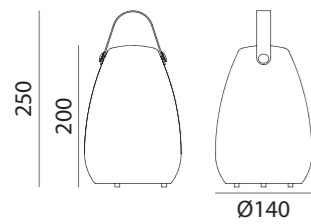

NANSA

NANSA

LED 0,6W 35lm 3000K **IP44**

REF: 5-8840-91-02

Opal + Efecto Piel Negra
Opal + Black Leather Effect
Opal + Effet Cuir Noir