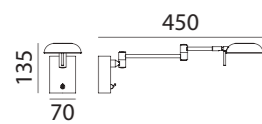

*Bombilla no incluida/Bulb not included/Ampoule non incluse

DYLE

DYLE

LED 6W 500lm 3000K

REF: 5-6961-35-25 Cromo Mate · Matt Chrome · Chrome Mat

REF: 5-6961-44-25 Medalla · Antique Brass · Laiton Patiné

DYLE