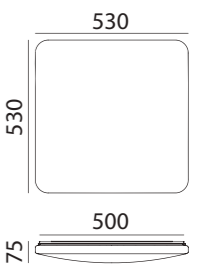

ERAS

LED 55W 3800lm 4000K

REF: 5-7575-70-72

Blanco estrellas · White Starry · Blanc étoilé