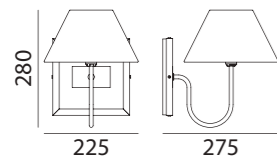

*Bombilla no incluída/Bulb not included/Ampoule non incluse

JIPS/GRIFE

JIPS

E14 LED max.20W

REF: 4-2999-14-01

Negro + Madera Natural
Black + Natural Wood
Noir + Bois Naturel

GRIFE

E14 LED max.20W