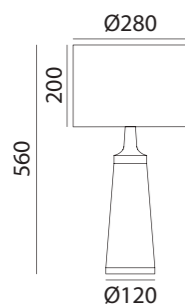

GAEL

GAEL

E27 LED max.20W

REF: 5-8095-81-04 Blanco · White · Blanc
Pantalla Blanca · White Shade · Abat-jour Blanc

REF: 5-8095-91-04 Negro · Black · Noir
Pantalla Negra · Black Shade · Abat-jour Noir

*Bombilla no incluida/Bulb not included/Ampoule non incluse