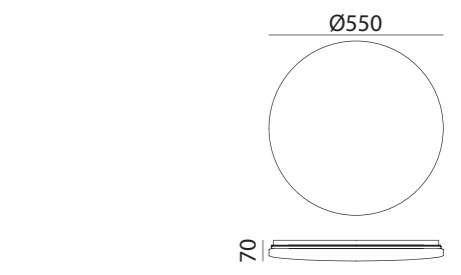

EROS L

LED 72W 6000lm 3000K_6500K

REF: 5-7752-69-02

Blanco Estrellas · White Starry · Blanc Étoilé