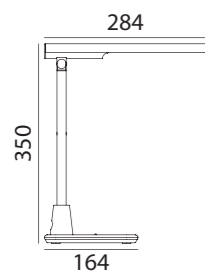

ANNA

ANNA

LED 10W 380lm 2700K_6000K
REF: 5-7727-81-02 Blanco · White · Blanc
REF: 5-7727-91-02 Negro · Black · Noir

Soporte pared
Wall support
Support mural

ARAN

ARAN

LED 6W 530lm 4000K

REF: 5-7734-30-02 Gris · Grey · Gris