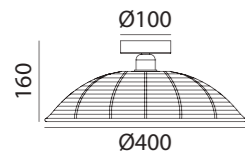

TRENZA

TRENZA

E27 LED max.20W

REF: 5-7938-55-01

Ratán Natural
Natural Rattan
Rotin Naturel