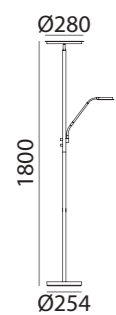

MAICA

MAICA

LED 30W 3320lm 3000K + LED 5W 650lm 3000K

REF: 5-7931-35-02 Cromo Mate · Matt Chrome · Chrome Mat

REF: 5-7931-43-02 Medalla · Antique Brass · Laiton Patiné