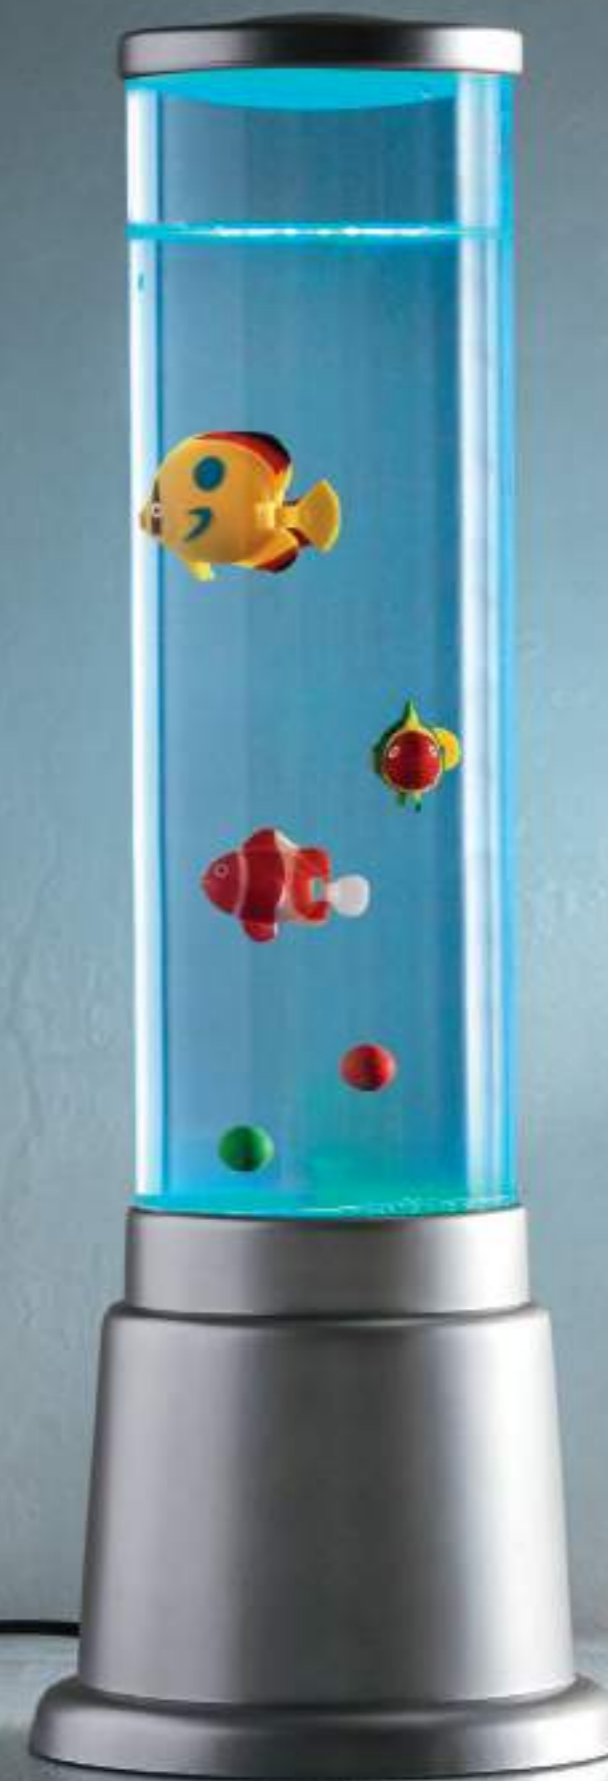

NEMO

LED RGB / 3,6W

REF: 5-7917-30-02

Gris · Grey · Gris

FOCOS SPOTS SPOTS

CAIRO
GOT
MIC
OUVI
ECCO
ETNIA
SALSA

CAIRO

LED 5W 500lm 3000K