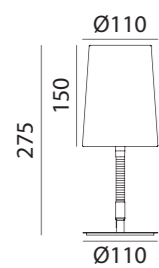

GRAU

GRAU

E14 LED max.20W

REF: 5-7784-81-04 Blanco · White · Blanc
Pantalla Blanca · White Shade · Abat-jour Blanc

REF: 5-7784-91-04 Negro · Black · Noir
Pantalla Negra · Black Shade · Abat-jour Noir

*Bombilla no incluida/Bulb not included/Ampoule non incluse