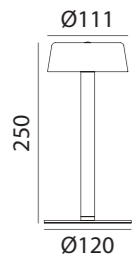

CHIARA

CHIARA

LED 5W 250lm 3000K-4500K-6000K

REF: 5-8846-81-02 Blanco · White · Blanc

REF: 5-8846-91-02 Negro · Black · Noir