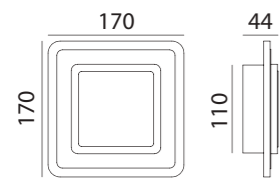

PLUNI
LED 14W 1070lm
REF: 5-7786-81-02 4000K
REF: 5-7786-81-09 3000K

Acrílico Decorativo · Decorative Acrylic
Acrylique Décoratif