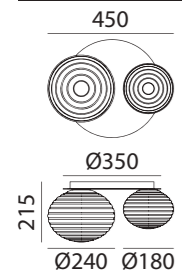

REF: 5-8892-91-01 Cristal + Negro
Glass + Black
Cristal + Noir

CIAO

E27 LED max.20W

REF: 5-8893-61-01 Cristal + Latón Mate
Glass + Matt Brass
Cristal + Laiton Mat

REF: 5-8893-91-01 Cristal + Negro
Glass + Black
Cristal + Noir