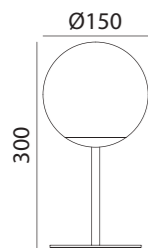

*Bombilla no incluida/Bulb not included/Ampoule non incluse

RONDA

RONDA

E27 LED max.20W

REF: 5-7771-35-01

Cristal + Cromo Mate
Glass + Matt Chrome
Cristal Chrome Mat

REF: 5-7771-61-01

Cristal + Latón Mate
Glass + Matt Brass
Cristal + Laiton Mat