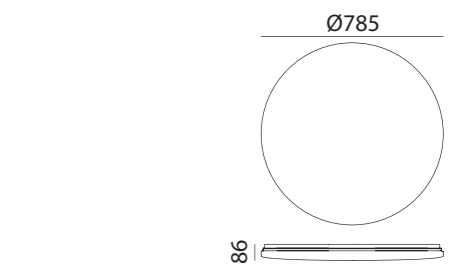

*Pila no incluida/Battery not included/Piles non incluse

RESTAURANT
← POOL
← EXIT

EROS

EROS XL

LED 100W 9000lm 3000K_6500K

REF: 5-7753-68-02

Blanco Opal · White Opal · Blanc Opal

EROS XL