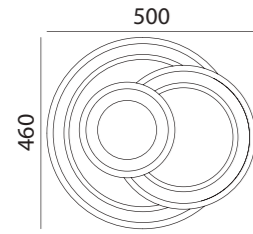

RUNI

RUNI

LED 62W 3600lm 4000K

REF: 5-8030-81-02

Acrílico Decorativo · Decorative Acrylic
Acrylique Décoratif