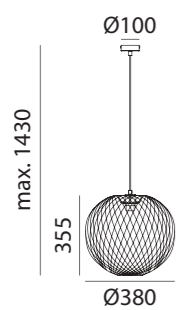

*Bombilla no incluida/Bulb not included/Ampoule non incluse

KENIA/KENIA L

KENIA

E27 LED max.20W

REF: 5-7936-54-01 Bambú Natural + Negro · Natural Bamboo + Black · Bambou Naturel + Noir

KENIA L

E27 LED max.20W