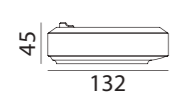

RADIO

LED 250lm 2700K

REF: 5-7860-81-02 Blanco · White · Blanc