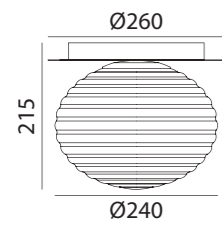

CIAO

E27 LED max.20W

REF: 5-8893-61-01 Cristal + Latón Mate
Glass + Matt Brass
Cristal + Laiton Mat

REF: 5-8893-91-01 Cristal + Negro
Glass + Black
Cristal + Noir