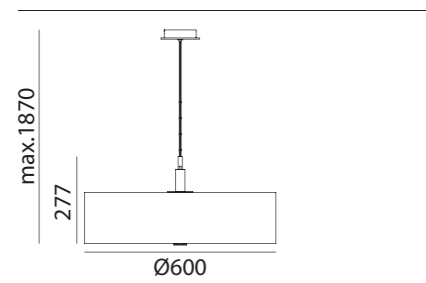

REF: 5-8021-81-01 Bambú Blanco · White Bamboo · Bambou Blanc

REF: 5-8021-91-01 Bambú Negro · Black Bamboo · Bambou Noir

*Bombilla no incluida/Bulb not included/Ampoule non incluse

DISCO/CORTEN

DISCO

4xE27 LED max.20W