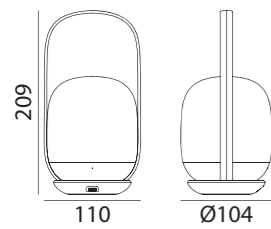

NIN

LED 5W 100lm 3000K_5000K

REF: 5-7735-81-02 Blanco · White · Blanc