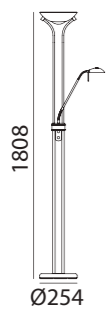

DINA

DINA

LED 18W 1800lm 3000K + LED 5W 480lm 3000K

REF: 5-7524-35-20 Cromo Mate · Matt Chrome · Chrome Mat

REF: 5-7524-44-20 Medalla · Antique Brass · Laiton Patiné