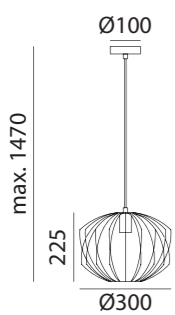

BUIT

BUIT

E27 LED max.20W

REF: 5-7825-10-01 Dorado · Gold · Doré

REF: 5-7825-91-01 Negro · Black · Noir

*Bombilla no incluida/Bulb not included/Ampoule non incluse