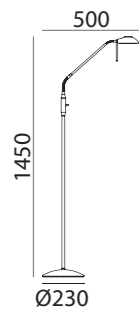

*Bombilla no incluida/Bulb not included/Ampoule non incluse

DYLE

DYLE

LED 6W 500lm 3000K

REF: 5-6961-35-25 Cromo Mate · Matt Chrome · Chrome Mat

REF: 5-6961-44-25 Medalla · Antique Brass · Laiton Patiné

DYLE