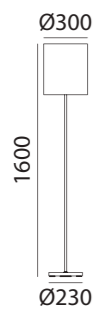

SET

SET

E27 LED max.20W

REF: 5-8920-35-04 Cromo Mate · Matt Chrome · Chrome Mat + Pantalla Blanca · White Shade · Abat-jour Blanc

REF: 5-8920-61-04 Latón Mate · Matt Brass · Laiton Mat + Pantalla Blanca · White Shade · Abat-jour Blanc

REF: 5-8920-81-04 Blanco Mate · Matt White · Blanc Mat + Pantalla Blanca · White Shade · Abat-jour Blanc

REF: 5-8920-91-04 Negro Mate · Matt Black · Noir Mat + Pantalla Negra · Black Shade · Abat-jour Noir

*Bombilla no incluida/Bulb not included/Ampoule non incluse