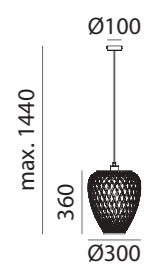

KABAS

E27 LED max.20W

REF: 5-7934-55-01

Bambú Natural
Natural Bamboo
Bambou Naturel