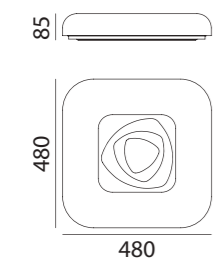

NIKO/NIKA

NIKO

LED 50W 4500lm 3000K_5700K

REF: 5-7908-68-02 Opal · Opal · Opal

NIKA

LED 50W 4500lm 3000K_5700K

REF: 5-7909-68-02 Opal · Opal · Opal

*Pila no incluida/Battery not included/Piles non incluse