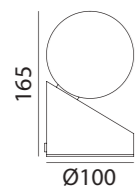

MOON

MOON

G9 LED max.8W

REF: 5-7651-97-87 Cristal + Níquel Mate · Glass + Matt Nickel · Cristal + Nickel Mat

REF: 5-7651-43-87 Cristal + Latón Mate · Glass + Matt Brass · Cristal + Laiton Mat

*Bombilla no incluída/Bulb not included/Ampoule non incluse