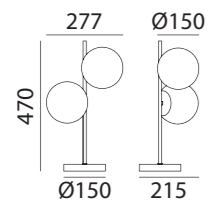

RONDO

2xE27 LED max.20W

REF: 5-7805-61-01 Cristal + Latón Mate · Glass + Matt Brass · Cristal + Laiton Mat
REF: 5-7805-91-01 Cristal + Negro · Glass + Black · Cristal + Noir