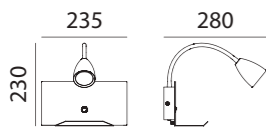

TURA

GU10 max.10W

REF: 5-8876-81-01 Blanco · White · Blanc
REF: 5-8876-91-01 Negro · Black · Noir

*Bombilla no incluida/Bulb not included/Ampoule non incluse