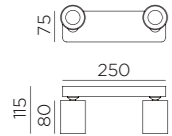

GOT

2xGU10 max.10W

REF: 5-8091-81-01 Blanco · White · Blanc
REF: 5-8091-91-01 Negro · Black · Noir