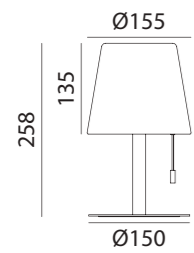

BONDI SOLAR

LED 1,8W 180lm 3000K **IP44**

REF: 5-8844-91-02

Opal + Negro
Opal + Black
Opal + Noir