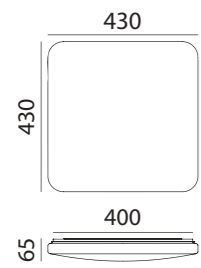

ERAS

LED 45W 3000lm 4000K

REF: 5-7574-80-72

Blanco Opal · White Opal · Blanc Opal