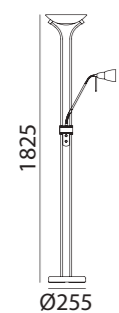

DORIS

DORIS

2xE27 LED max.20W + E14 LED max.20W

REF: 5-6772-35-26 Cromo Mate · Matt Chrome · Chrome Mat

REF: 5-6772-44-26 Medalla · Antique Brass · Laiton Patiné

REF: 5-6772-91-26 Negro · Black · Noir

*Bombilla no incluída/Bulb not included/Ampoule non incluse