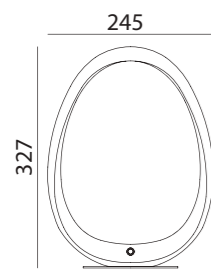

RING

RING

LED 2,4W 260lm 4000K

REF: 5-7334-32-21 Plata · Silver · Argent