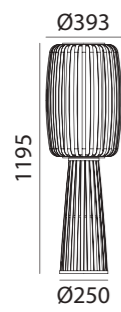

CINTIA

E27 LED max.20W

REF: 5-8029-55-01 Bambú Natural · Natural Bamboo · Bambou Naturel