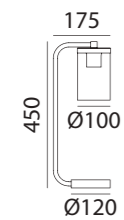

TRIEL

E27 LED max.20W

REF: 5-8831-91-01 Negro + Medalla · Black + Antique Brass · Noir + Laiton Patiné
Cristal · Glass · Cristal