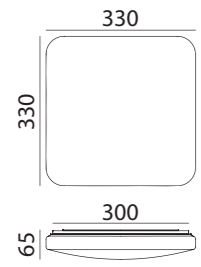

ERAS

ERAS

LED 28W 2000lm 4000K

REF: 5-7573-80-72

Blanco Opal · White Opal · Blanc Opal