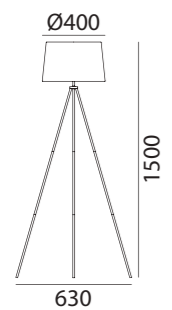

BOWL

BOWL

E27 LED max.20W + E14 LED max.20W

REF: 5-6823-32-96 Plata · Silver · Argent

REF: 5-6823-91-01 Negro · Black · Noir

*Bombilla no incluída/Bulb not included/Ampoule non incluse

TRIPODE

TRIPODE