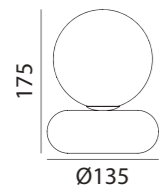

LYRA

E27 LED max.20W

REF: 5-7914-68-01 Cristal + Negro · Glass + Black · Cristal + Noir

*Bombilla no incluída/Bulb not included/Ampoule non incluse

OLIVIA

OLIVIA

G9 LED max.8W

REF: 5-8926-19-01 Verde · Green · Vert