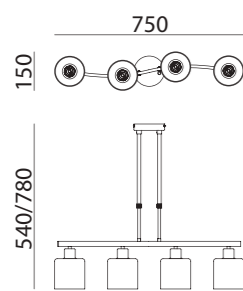

NEO II

4xE27 LED max.20W

REF: 5-7022-35-50 Cristal + Cromo Mate · Matt Chrome + Glass · Cristal + Chrome Mat

REF: 5-7022-44-50 Cristal + Medalla · Antique Brass + Glass · Cristal + Laiton Patiné

*Bombilla no incluida/Bulb not included/Ampoule non incluse