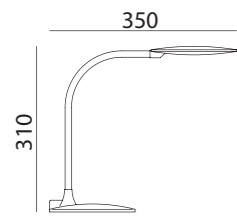

REF: 5-2312-25-02

Negro-Blanco · Black-White · Noir-Blanc

MIA

LED 9W 450lm 3000K-4200K-5500K

REF: 5-7553-39-01

Efecto Piel Negra
Black Leather Effect
Effet Cuir Noir

BET

BET