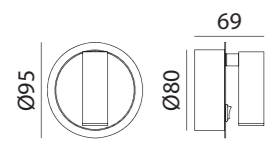

FOCUS

FOCUS

LED 3W 120lm 3000K

REF: 5-8877-81-02 Blanco · White · Blanc

REF: 5-8877-91-02 Negro · Black · Noir

Base imantable
Magnetable base
Base aimantée