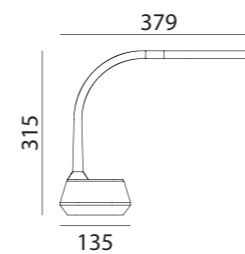

VOICE

LED 5W 260lm 5000K

REF: 5-7479-80-21 Blanco · White · Blanc