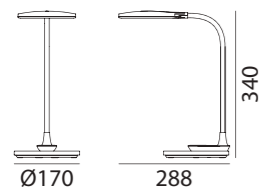

ANNA

ANNA

LED 10W 380lm 2700K_6000K
REF: 5-7727-81-02 Blanco · White · Blanc
REF: 5-7727-91-02 Negro · Black · Noir

Soporte pared
Wall support
Support mural