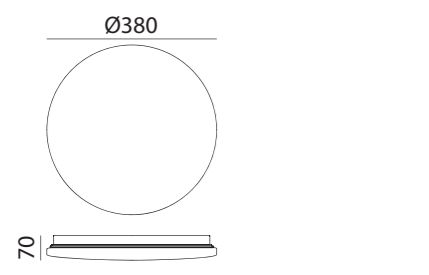

EROS M

LED 48W 4000lm 3000K_6500K

REF: 5-7923-68-02

Blanco Opal · White Opal · Blanc Opal