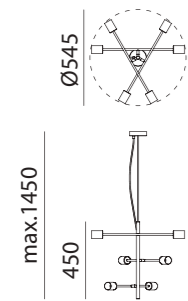

6xE27 LED max.20W

REF: 5-7659-91-21 Negro · Black · Noir