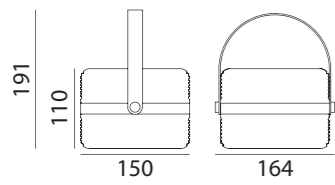

VILMA

VILMA

LED 0,6W 35lm 3000K **IP44**

REF: 5-8843-50-02

Opal + Efecto Piel Marrón
Opal + Brown Leather Effect
Opal + Effet Cuir Marron