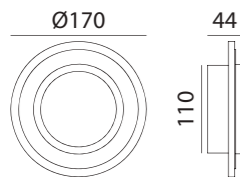

RUNI

LED 11W 900lm

REF: 5-7785-81-02 4000K

REF: 5-7785-81-09 3000K

Acrílico Decorativo · Decorative Acrylic
Acrylique Décoratif