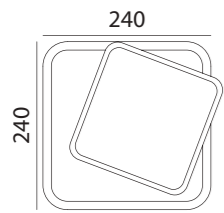

FLIP/FLAP

FLIP

LED 15W 1400lm 4000K

REF: 5-8035-81-02

Acrílico Decorativo · Decorative Acrylic
Acrylique Décoratif

FLAP

LED 15W 1400lm 4000K

REF: 5-8036-81-02