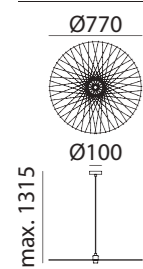

PAMELA

PAMELA

E27 LED max.20W

REF: 5-7826-55-01

Bambú Natural · Natural Bamboo · Bambou Naturel

*Bombilla no incluida/Bulb not included/Ampoule non incluse