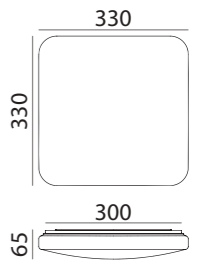

ERAS

ERAS

LED 28W 2000lm 4000K

REF: 5-7573-70-72

Blanco estrellas · White Starry · Blanc étoilé