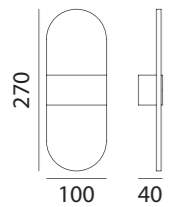

DUPLI

DUPLI

LED 4,5W 450lm 3000K

REF: 5-8874-91-02

Negro · Black · Noir