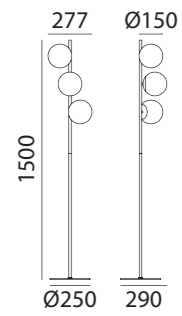

RONDO

RONDO

3xE27 LED max.20W

REF: 5-7804-61-01 Cristal + Latón Mate · Glass + Matt Brass · Cristal + Laiton Mat
REF: 5-7804-91-01 Cristal + Negro · Glass + Black · Cristal + Noir