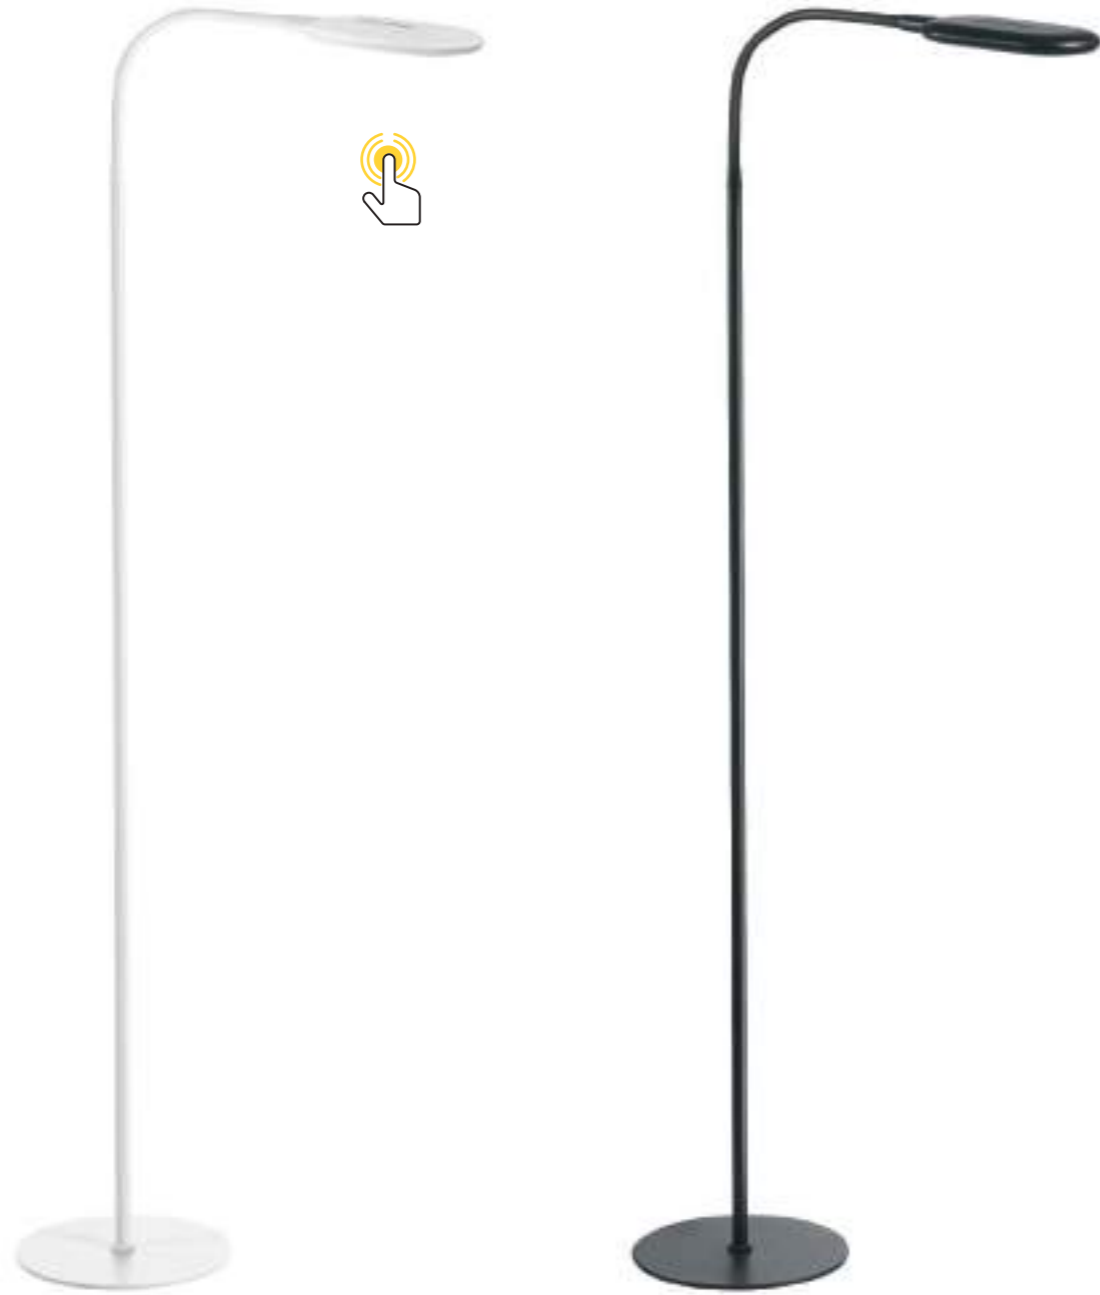

ROBIN

LED 10W 620lm 3000K_6500K
REF: 5-7724-81-02 Blanco · White · Blanc
REF: 5-7724-91-02 Negro · Black · Noir

ROBIN

LED 10W 750lm 4000K
REF: 5-7859-81-02 Blanco · White · Blanc
REF: 5-7859-91-02 Negro · Black · Noir