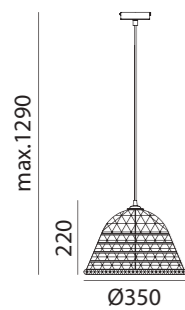

DAVID

DAVID

E27 LED max.20W

REF: 5-8021-55-01 Bambú Natural · Natural Bamboo · Bambou Naturel

REF: 5-8021-81-01 Bambú Blanco · White Bamboo · Bambou Blanc

REF: 5-8021-91-01 Bambú Negro · Black Bamboo · Bambou Noir

*Bombilla no incluida/Bulb not included/Ampoule non incluse