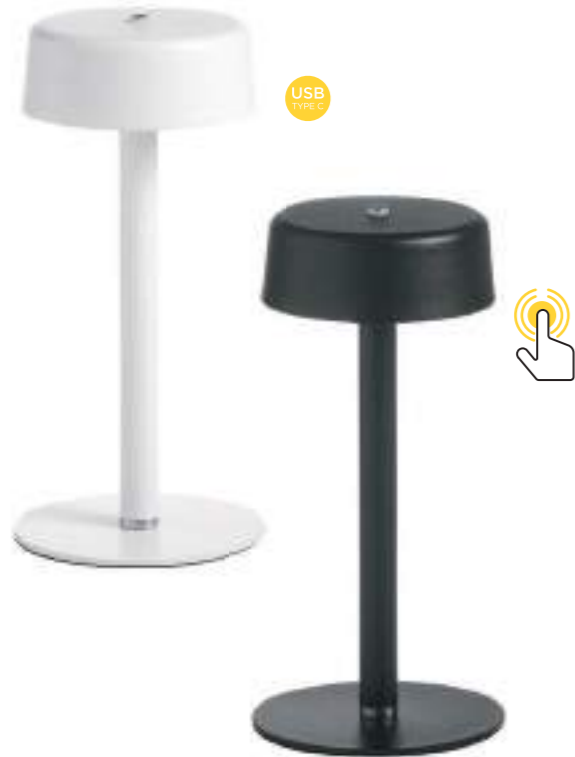

CHIARA

CHIARA

LED 5W 250lm 3000K-4500K-6000K

REF: 5-8846-81-02 Blanco · White · Blanc

REF: 5-8846-91-02 Negro · Black · Noir