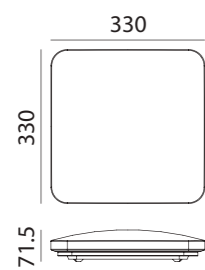

LIPSA

LIPSA

LED 24W 1800lm 4000K

REF: 5-7543-80-72 Blanco Opal · White Opal · Blanc Opal

REF: 5-7543-70-72 Blanco estrellas · White Starry · Blanc étoilé