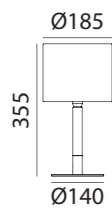

NOELIA

NOELIA

E27 LED max.20W

REF: 5-8097-81-04 Blanco Mate + Madera Natural · Matt White + Natural Wood · Blanc Mat + Bois Naturel
Pantalla Blanca · White Shade · Abat-jour Blanc

REF: 5-8097-91-04 Negro Mate + Madera Natural · Matt Black + Natural Wood · Noir Mat + Bois Naturel
Pantalla Blanca · White Shade · Abat-jour Blanc

NOELIA

E27 LED max.20W

REF: 5-8096-81-04 Blanco Mate + Madera Natural · Matt White + Natural Wood · Blanc Mat + Bois Naturel
Pantalla Blanca · White Shade · Abat-jour Blanc

REF: 5-8096-91-04 Negro Mate + Madera Natural · Matt Black + Natural Wood · Noir Mat + Bois Naturel
Pantalla Blanca · White Shade · Abat-jour Blanc

*Bombilla no incluida/Bulb not included/Ampoule non incluse