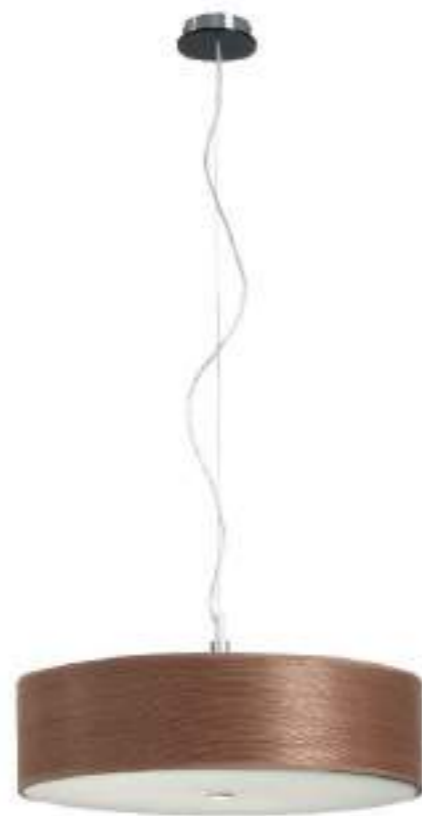

CORTEN

E27 LED max.20W

REF: 5-2226-80-80

Bambú Natural
Natural Bamboo
Bambou Naturel