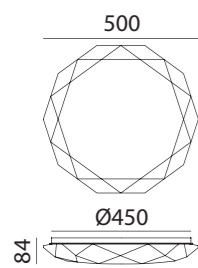

LEO APP

LED 80W 6500lm 3000K_6500K

REF: 5-7621-69-02 Blanco Estrellas · White Starry · Blanc Étoilé