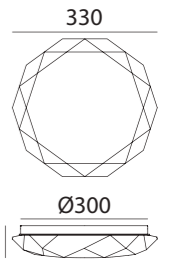

LEO

LED 24W 1600lm

REF: 5-7570-80-72 4000K
Blanco Opal · White Opal · Blanc Opal