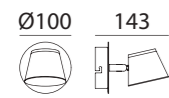

CAIRO

LED 5W 500lm 3000K

REF: 5-7900-81-02 Blanco Mate · Matt White · Blanc Mat

CAIRO

LED 2x5W 1000lm 3000K

REF: 5-7901-81-02 Blanco Mate · Matt White · Blanc Mat

CAIRO

LED 3x5W 1500lm 3000K

REF: 5-7902-81-02 Blanco Mate · Matt White · Blanc Mat

CAIRO

LED 4x5W 2000lm 3000K

REF: 5-7903-81-02 Blanco Mate · Matt White · Blanc Mat