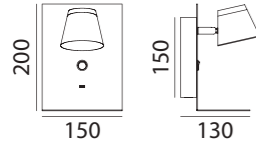

LIBIA

LIBIA

LED 5W 250lm 3000K

REF: 5-7764-81-02 Blanco · White · Blanc

REF: 5-7764-91-02 Negro · Black · Noir