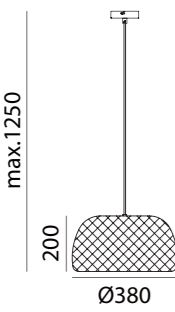

NIU/NIU L

NIU

E27 LED max.20W

REF: 5-7993-55-01 Bambú Natural · Natural Bamboo · Bambou Naturel