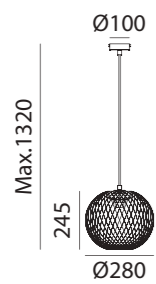

KENIA/KENIA L

KENIA

E27 LED max.20W

REF: 5-7936-54-01 Bambú Natural + Negro · Natural Bamboo + Black · Bambou Naturel + Noir