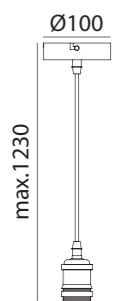

SOLO

SOLO

E27 LED max.20W

- REF: 5-7987-35-01 Cromo Mate + Cable Textil · Matt Chrome + Textile Cable · Chrome mat + Câble Textile
- REF: 5-7987-43-01 Medalla + Cable Textil · Antique Brass + Textile Cable · Laiton Patiné + Câble Textile
- REF: 5-7987-80-01 Blanco + Cable Textil · White + Textile Cable · Blanc + Câble Textile
- REF: 5-7987-90-01 Negro + Cable Textil · Black + Textile Cable · Noir + Câble Textile

*Bombilla no incluída/Bulb not included/Ampoule non incluse