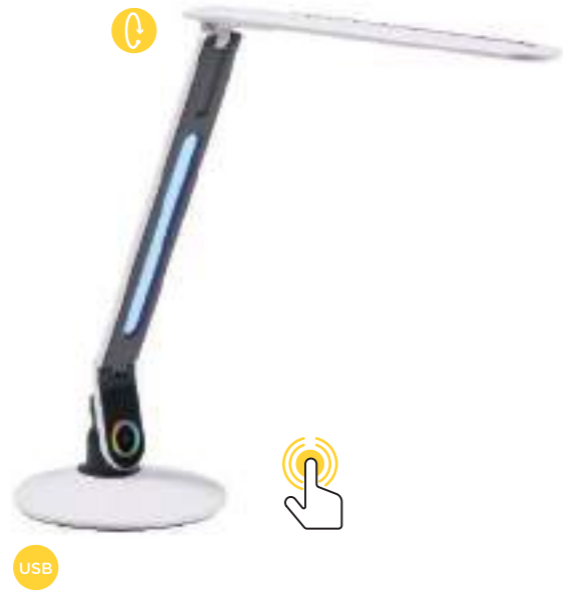

MIA

LED 9W 450lm 3000K-4200K-5500K

REF: 5-7553-39-01

Efecto Piel Negra
Black Leather Effect
Effet Cuir Noir