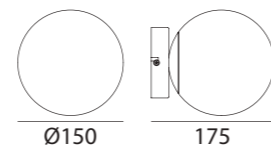

*Bombilla no incluida/Bulb not included/Ampoule non incluse

RONDA

RONDA

E27 LED max.20W

REF: 5-7771-35-01

Cristal + Cromo Mate
Glass + Matt Chrome
Cristal Chrome Mat

REF: 5-7771-61-01

Cristal + Latón Mate
Glass + Matt Brass
Cristal + Laiton Mat