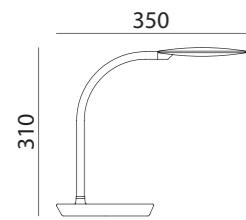

LENA

LENA

LED 6,5W 530lm 4000K

REF: 5-7552-73-01 Negro-Blanco · Black-White · Noir-Blanc

REF: 5-7552-83-01 Gris-Blanco · Gray-White · Gris-Blanc