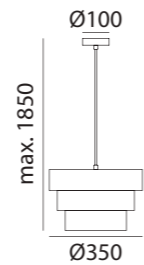

ATILA

E27 LED max.20W

REF: 5-8919-55-01

Negro + Pantalla Ratán
Black + Rattan Shade
Noir + Abat-jour Rotin

*Bombilla no incluida/Bulb not included
Ampoule non incluse