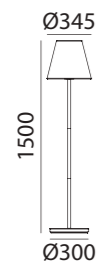

BONDI SOLAR

Regulable a 3 alturas
Adjustable height at 3 levels
Réglable à 3 hauteurs

BONDI SOLAR

LED 5W 500lm 3000K **IP44**

REF: 5-8845-91-02 Opal + Negro · Opal + Black · Opal + Noir