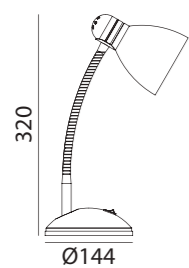

AINE

AINE

E27 LED max.20W

- REF: 5-7790-32-01 Plata · Silver · Argent
- REF: 5-7790-51-01 Rojo · Red · Rouge
- REF: 5-7790-65-01 Azul · Blue · Bleu
- REF: 5-7790-80-01 Blanco · White · Blanc
- REF: 5-7790-90-01 Negro · Black · Noir

*Bombilla no incluida/Bulb not included/Ampoule non incluse