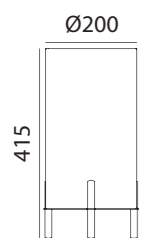

ISAC

REF: 5-7975-55-01

Negro Mate · Matt Black · Noir Mat
Pantalla Rafia · Raffia Shade · Abat-jour Raphia