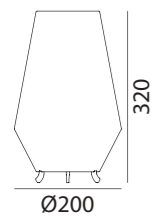

REF: 5-8925-32-04 Gris · Grey · Gris

REF: 5-8925-81-04 Blanco · White · Blanc

REF: 5-8925-91-04 Negro · Black · Noir

*Bombilla no incluida/Bulb not included/Ampoule non incluse

SILK/ISAC/NAIROBI

SILK

E27 LED max.20W