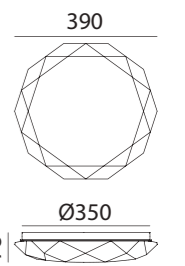

LEO

LED 36W 2450lm

REF: 5-7571-80-72 4000K
Blanco Opal · White Opal · Blanc Opal