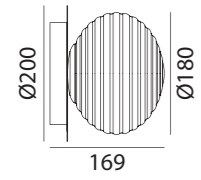

CIAO

CIAO

E27 LED max.20W

REF: 5-8892-61-01 Cristal + Latón Mate
Glass + Matt Brass
Cristal + Laiton Mat

REF: 5-8892-91-01 Cristal + Negro
Glass + Black
Cristal + Noir