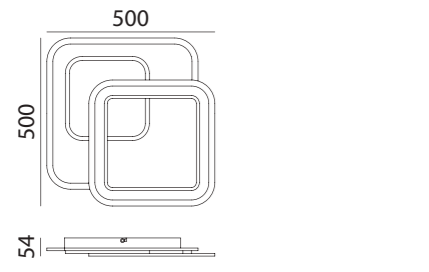

PLUNI

PLUNI
LED 65W 3250lm 4000K
REF: 5-7852-81-02

Acrílico Decorativo · Decorative Acrylic
Acrylique Décoratif