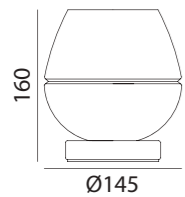

LYRA

E27 LED max.20W

REF: 5-7914-68-01 Cristal + Negro · Glass + Black · Cristal + Noir