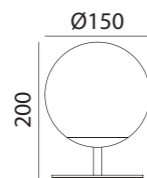

RONDA

RONDA

E27 LED max.20W

REF: 5-7771-35-01

Cristal + Cromo Mate
Glass + Matt Chrome
Cristal Chrome Mat

REF: 5-7771-61-01

Cristal + Latón Mate
Glass + Matt Brass
Cristal + Laiton Mat

RONDA

E27 LED max.20W

REF: 5-7772-35-01

Cristal + Cromo Mate
Glass + Matt Chrome
Cristal Chrome Mat

REF: 5-7772-61-01

Cristal + Latón Mate
Glass + Matt Brass
Cristal + Laiton Mat

RONDA

E27 LED max.20W

REF: 5-7773-35-01

Cristal + Cromo Mate
Glass + Matt Chrome
Cristal Chrome Mat

REF: 5-7773-61-01

Cristal + Latón Mate
Glass + Matt Brass
Cristal + Laiton Mat

*Bombilla no incluida/Bulb not included
Ampoule non incluse