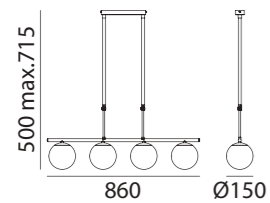

RONDA

RONDA

4xE27 LED max.20W

REF: 5-7774-35-01 Cristal + Cromo Mate · Glass + Matt Chrome · Cristal Chrome Mat

REF: 5-7774-61-01 Cristal + Latón Mate · Glass + Matt Brass · Cristal + Laiton Mat

*Bombilla no incluida/Bulb not included/Ampoule non incluse