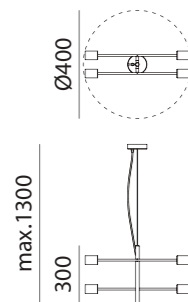

ATENEA

ATENEA

4xE27 LED max.20W

REF: 5-7658-91-21 Negro · Black · Noir