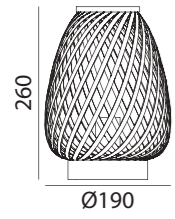

KABAS

KABAS

E27 LED max.20W

REF: 5-7932-55-01

Bambú Natural
Natural Bamboo
Bambou Naturel