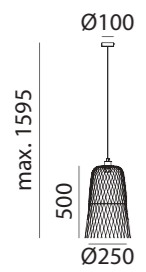

REF: 5-7826-55-01

Bambú Natural · Natural Bamboo · Bambou Naturel

*Bombilla no incluida/Bulb not included/Ampoule non incluse

MALI

MALI

E27 LED max.20W

REF: 5-7935-54-01

Bambú Natural + Negro
Natural Bamboo + Black
Bambou Naturel + Noir