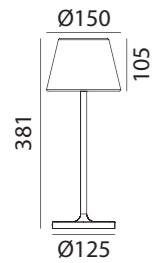

MASH

MASH

LED 2W 170lm 2700K **IP44**

REF: 5-8842-81-02 Blanco · White · Blanc

REF: 5-8842-91-02 Negro · Black · Noir