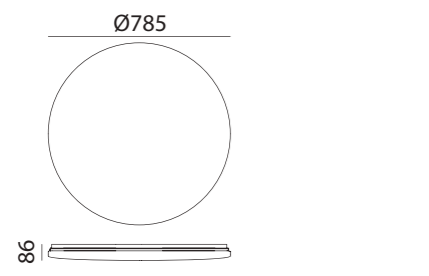

EROS

EROS XL

LED 100W 9000lm 3000K_6500K

REF: 5-7753-68-02

Blanco Opal · White Opal · Blanc Opal