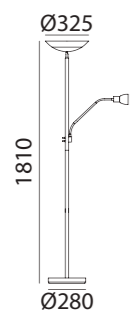

SARA

SARA

2xE27 LED max.20W + E14 LED max.9W

REF: 5-7930-35-01 Cromo Mate · Matt Chrome · Chrome Mat

REF: 5-7930-43-01 Medalla · Antique Brass · Laiton Patiné

*Bombilla no incluída/Bulb not included/Ampoule non incluse