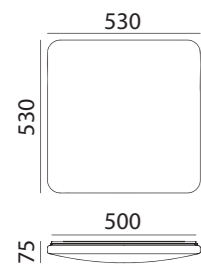

ERAS

LED 55W 3800lm 4000K

REF: 5-7575-80-72

Blanco Opal · White Opal · Blanc Opal