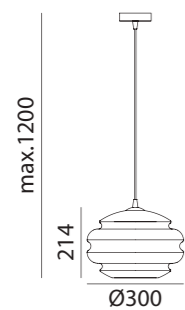

MEL

E27 LED max.20W

- REF: 5-7989-35-05 Cristal Transparente + Cromo Mate · Transparent Glass + Matt Chrome · Cristal Transparent + Chrome mat
- REF: 5-7989-43-06 Cristal Ambar + Medalla · Amber Glass + Antique Brass · Cristal Ambre + Laiton Patiné
- REF: 5-7989-90-06 Cristal Azul + Negro · Blue Glass + Black · Cristal Bleu + Noir

*Bombilla no incluida/Bulb not included/Ampoule non incluse