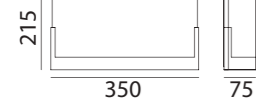

WELDY

WELDY

E27 LED max.20W

REF: 5-6928-35-01

Vidrio Arenado + Cromo Cepillado · Sanded Glass + Brushed Chrome · Verre Sablé + Chrome Brossé

WELDY

2xE27 LED max.20W

REF: 5-6929-35-01

Vidrio Arenado + Cromo Cepillado · Sanded Glass + Brushed Chrome · Verre Sablé + Chrome Brossé

*Bombilla no incluída/Bulb not included/Ampoule non incluse