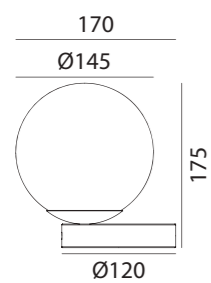

PUNT

PUNT

E27 LED max.20W

REF: 5-8031-35-01 Cristal + Cromo Mate · Glass + Matt Chrome · Cristal + Chrome Mat

REF: 5-8031-61-01 Cristal + Latón Mate · Glass + Matt Brass · Cristal + Laiton Mat

*Bombilla no incluída/Bulb not included/Ampoule non incluse