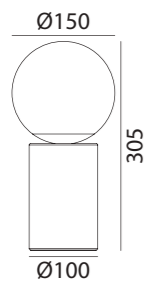

MARS/ELI

MARS

E14 LED max.20W

REF: 5-7868-35-01 Cristal + Cromo Mate · Glass + Matt Chrome · Cristal + Chrome Mat
REF: 5-7868-61-01 Cristal + Latón Mate · Glass + Matt Brass · Cristal + Laiton Mat