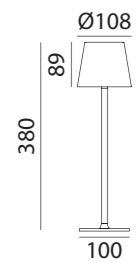

*Bombilla no incluida/Bulb not included/Ampoule non incluse

CHIARA

CHIARA

LED 5W 250lm 3000K-4500K-6000K

REF: 5-8846-81-02 Blanco · White · Blanc

REF: 5-8846-91-02 Negro · Black · Noir

PALS

PALS