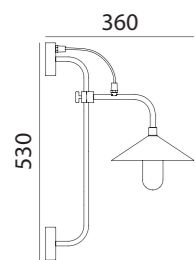

*Bombilla no incluída/Bulb not included/Ampoule non incluse

JIPS/GRIFE

JIPS

E14 LED max.20W

REF: 4-2999-14-01

Negro + Madera Natural
Black + Natural Wood
Noir + Bois Naturel

GRIFE

E14 LED max.20W