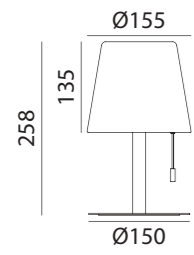

BONDI/BONDI SOLAR

BONDI

LED 1,8W 136lm 3000K **IP44**

REF: 5-8841-91-02

Opal + Negro
Opal + Black
Opal + Noir