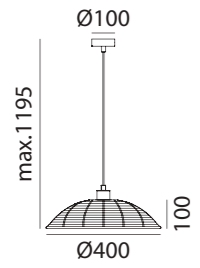

TRENZA

E27 LED max.20W

REF: 5-7939-55-01

Ratán Natural
Natural Rattan
Rotin Naturel