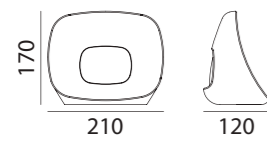

RADIO/CHARGY