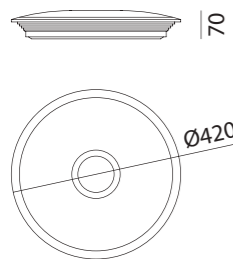

NILO

LED 30W 2330lm 3000_6500K

REF: 5-7617-35-03 Blanco Estrellas + Cromo Mate · White Starry + Matt Chrome · Blanc Étoilé + Chrome Mat
REF: 5-7617-43-03 Blanco Estrellas + Bronce · White Starry + Bronze · Blanc Étoilé + Bronze

*Pila no incluida/Battery not included/Piles non incluse