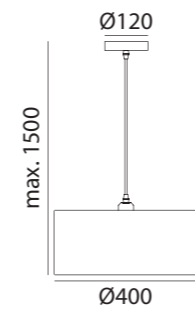

RAIL

E27 LED max.20W

REF: 5-8912-55-04 Negro · Black · Noir
Pantalla Bambú Natural · Natural Bamboo Shade · Abat-jour Bambou Naturel