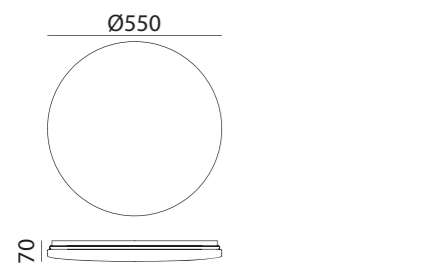

EROS L

LED 72W 6000lm 3000K_6500K

REF: 5-7752-68-02

Blanco Opal · White Opal · Blanc Opal