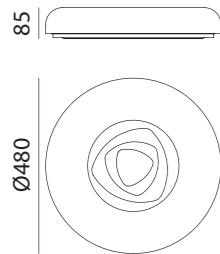

NIKO/NIKA

NIKO

LED 50W 4500lm 3000K_5700K

REF: 5-7908-68-02 Opal · Opal · Opal