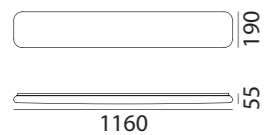

ARIS

LED 24W 2400lm

REF: 5-7754-68-02 4000K

REF: 5-7754-68-09 5000K

Blanco Opal · White Opal · Blanc Opal

ARIS

LED 50W 4300lm

REF: 5-7755-68-02 4000K

REF: 5-7755-68-09 5000K

Blanco Opal · White Opal · Blanc Opal