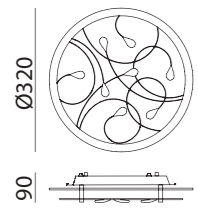

ROSKY

2xE27 LED max.20W
REF: 5-7427-30-92 Vidrio Decorativo · Decorative Glass · Verre Décoratif