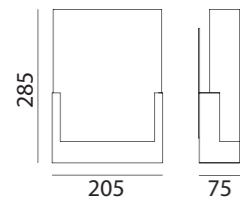

QTY min.4u

BARR

2xE14 LED max.20W

REF: 5-7366-67-01 Vidrio Arenado · Sanded Glass · Verre Sablé

QTY min.4u

*Bombilla no incluída/Bulb not included/Ampoule non incluse

WELDY

WELDY