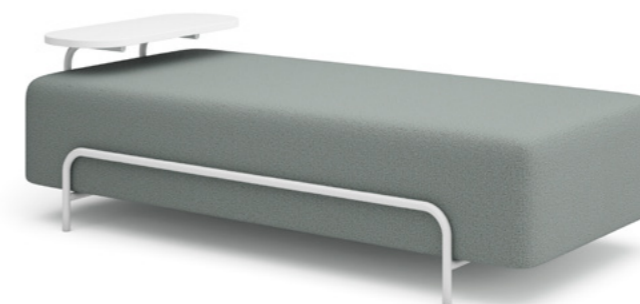

Moon

By Made Studio

EN

Designed by Made Studio, the Moon poufs are a perfect complement to increase the functionality of any corner of the room. Practical and with a balanced graphic silhouette, they help to characterize the environment without saturating it.

SP

Diseñados por Made Studio, los pufs Moon son un complemento perfecto para aumentar la funcionalidad de cualquier rincón de la estancia. Prácticos y con una silueta gráfica equilibrada, ayudan a caracterizar el entorno sin llegar a saturarlo.

FR

Design Made Studio, les poufs Moon sont un complément parfait pour augmenter la fonctionnalité de n'importe quel coin de la pièce. Pratiques et avec une silhouette graphique équilibrée, ils aident à caractériser l'environnement sans le saturer.

#designmakers