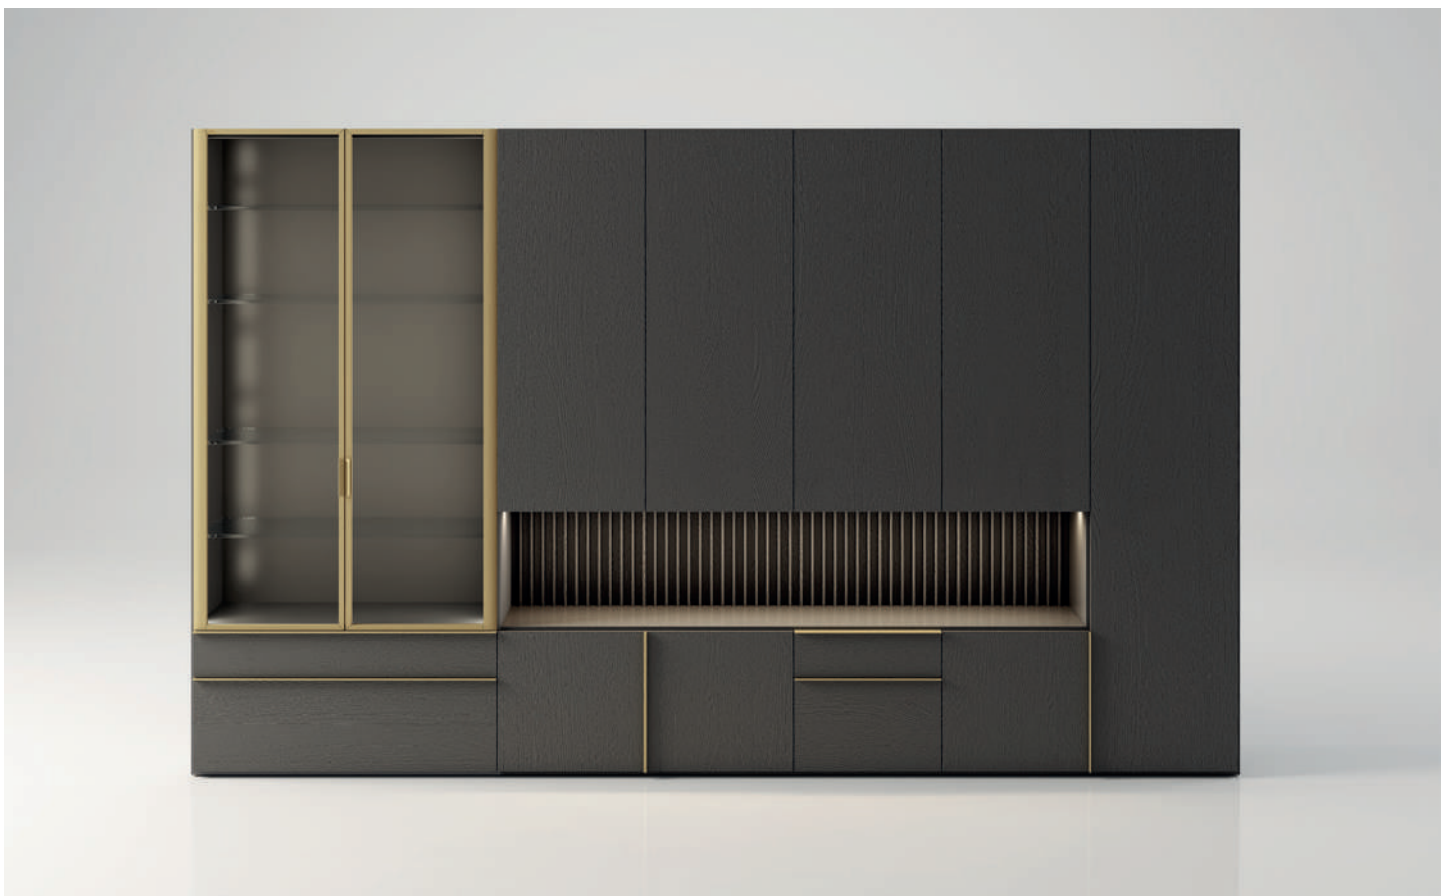

Opción en chapa *Carbon* y perfiles *Oro*.
Option in *Carbon* veneer and *Oro* profiles.