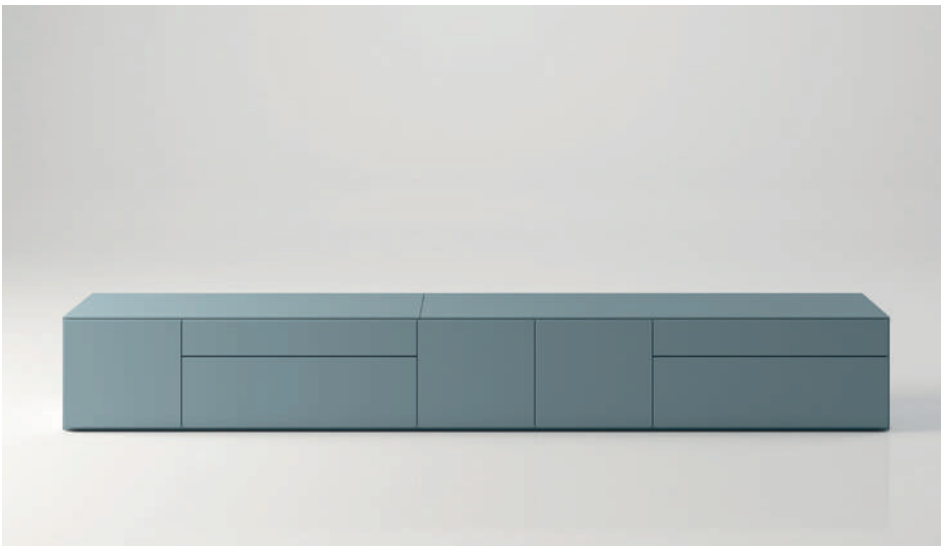

Módulos bajos lacado *Egeo*, tirador *Push*.

Lower units *Egeo* lacquered with *Push* handle.