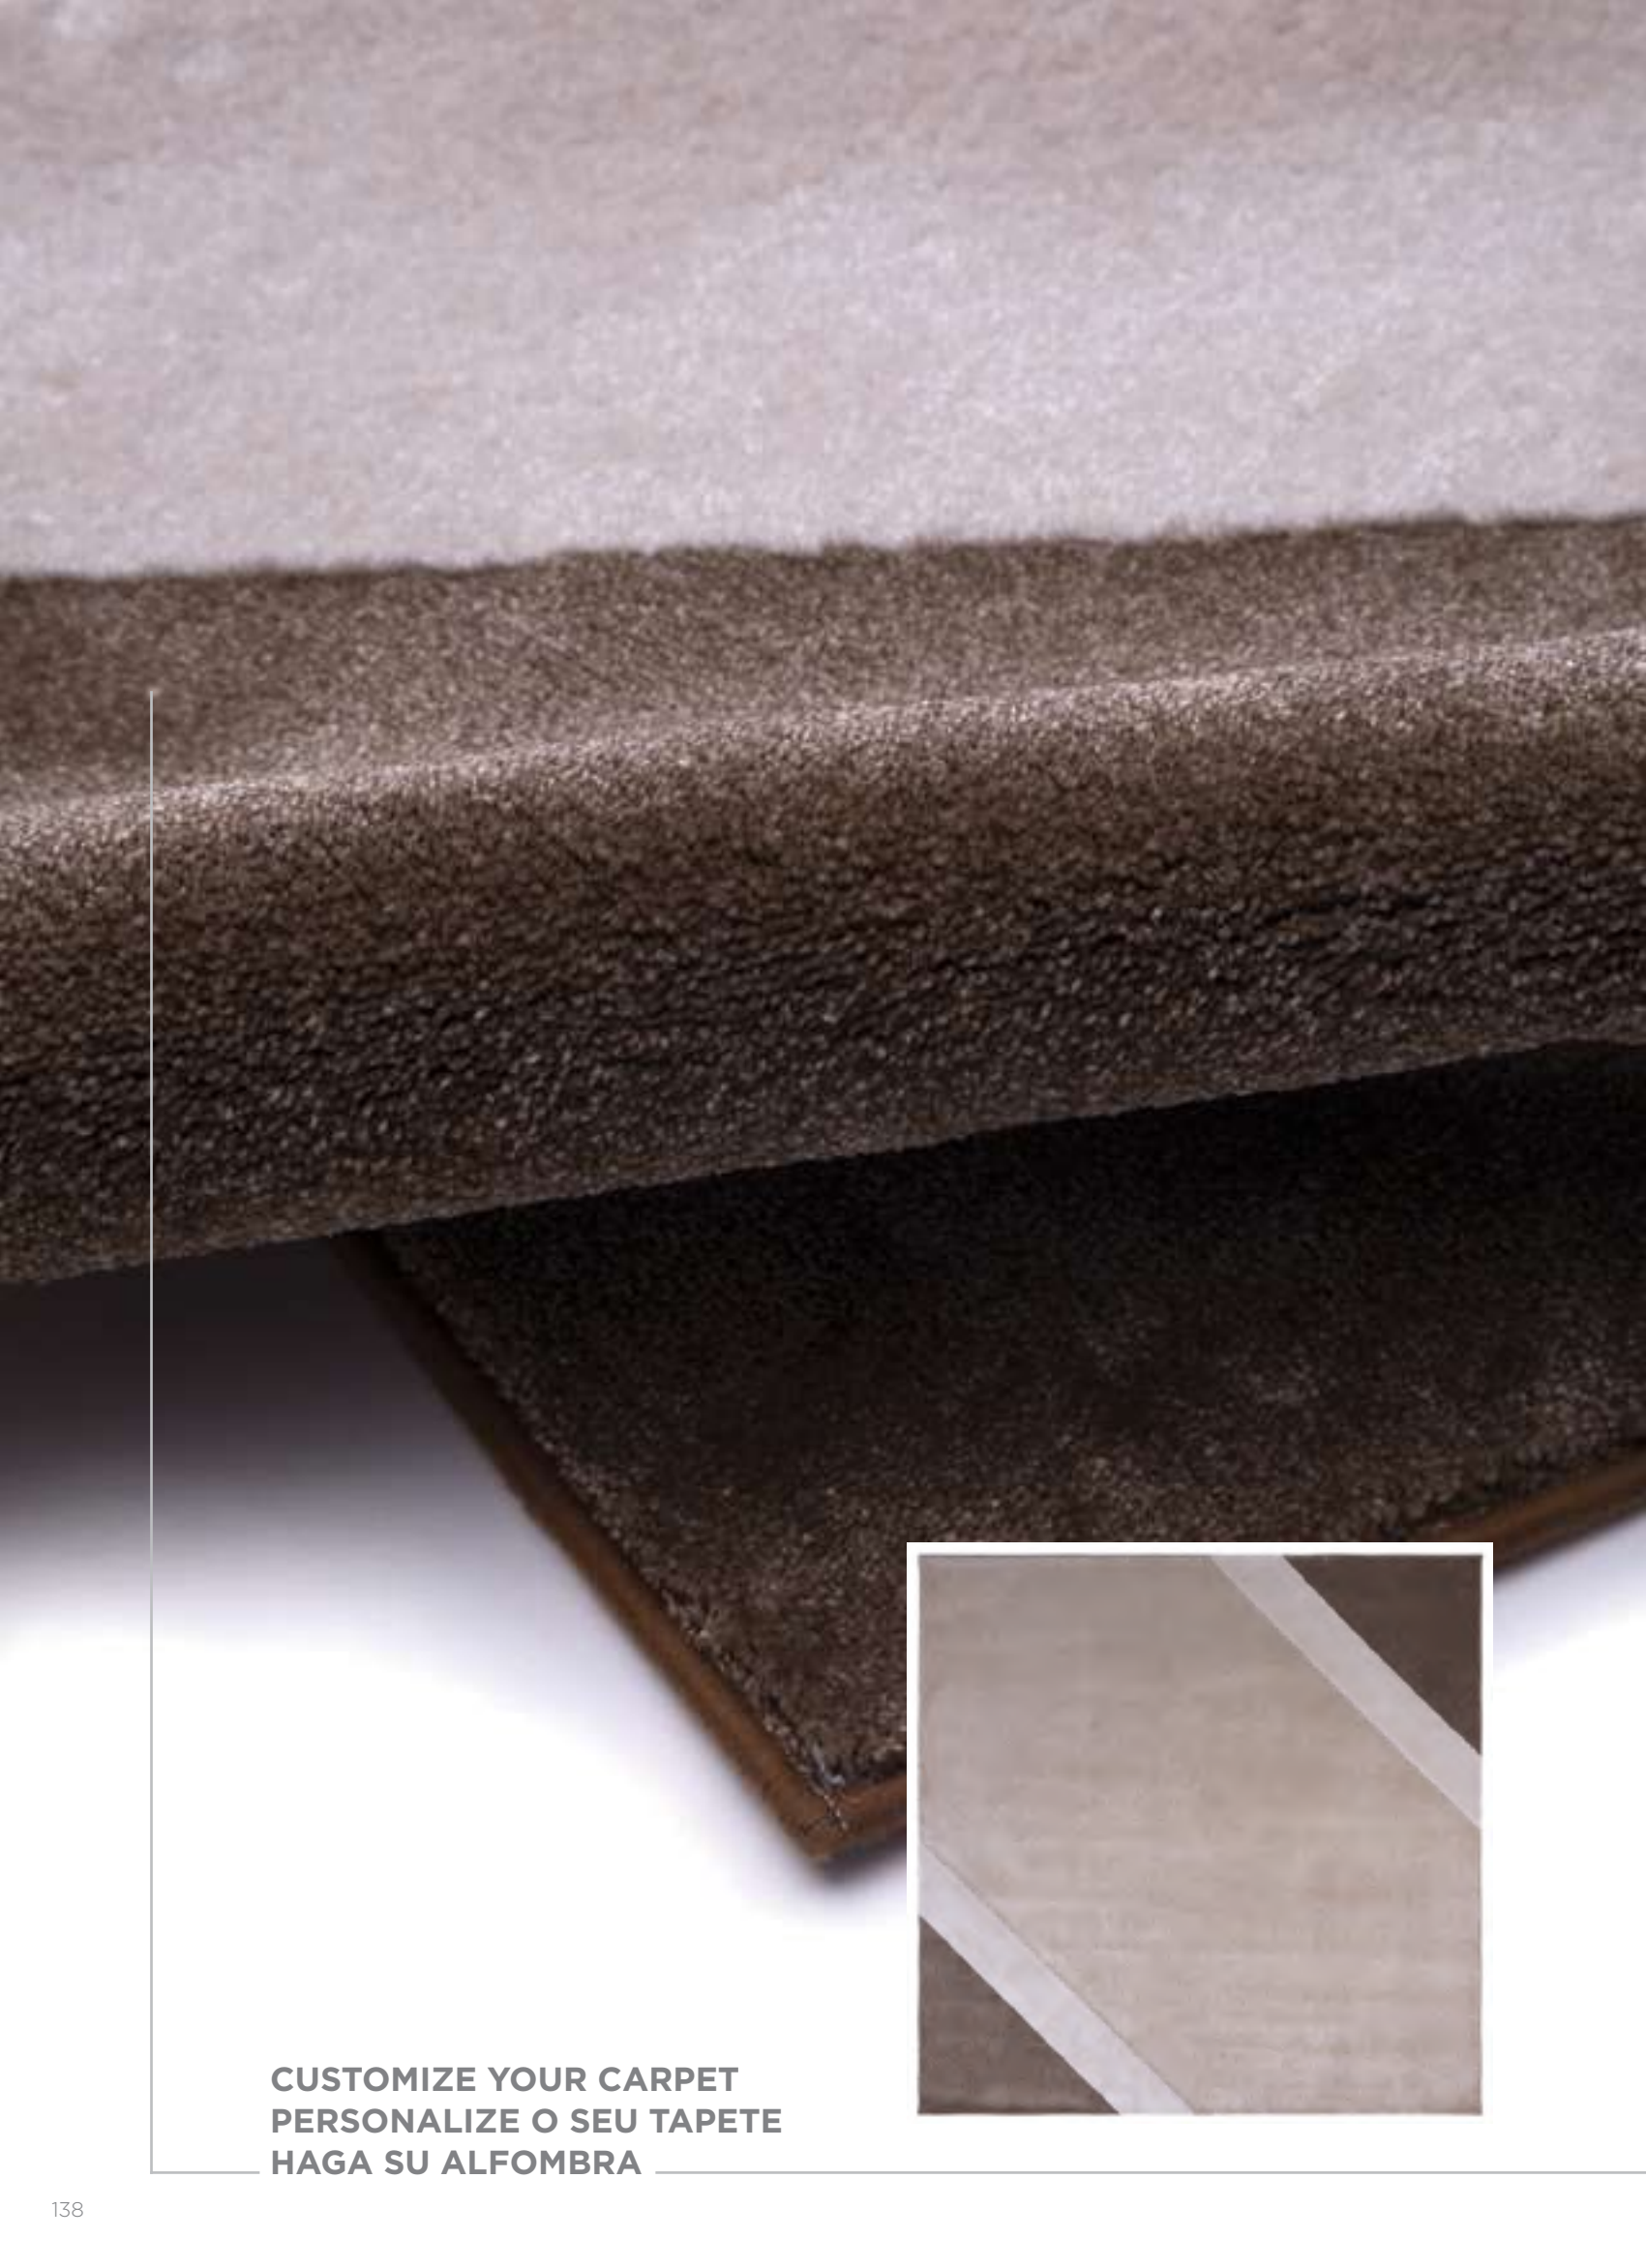

**CUSTOMIZE YOUR CARPET
PERSONALIZE O SEU TAPETE
HAGA SU ALFOMBRA**