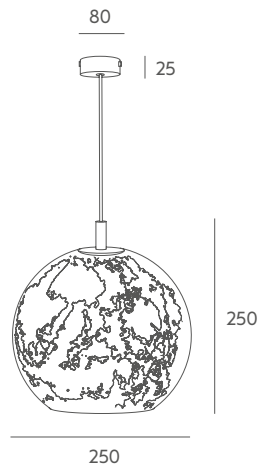

Ref 6602-25

LED 1x11W **A+**