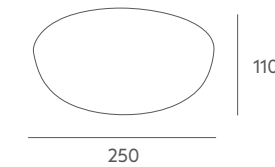

[Ref 3460-25](#)

LED 1 x 7W **A+**