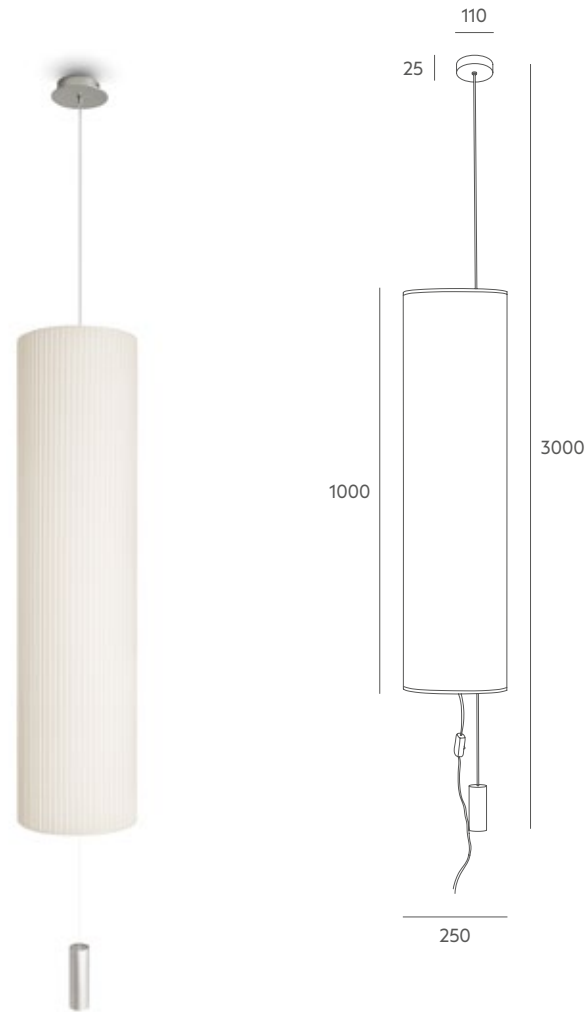

MASSMI

Suspension lamp
Lámpara de suspensión
[Ref 6846 C BL BMT](#)

Suspension lamps
Lámparas de suspensión
[Ref 6846 C NE NMT](#)

[Ref 6846 C AZ BMT](#)

[Ref 6846 C BL BMT](#)

SINCE 1942

Suspension lamp / Lámpara de suspensión

Ref 6845 C / S · Pleated / Plisado C = A plug / A enchufe S = To ceiling / A techo

Ref 6846 C / S · Cotton / Algodón

LED 2 x 11W **A+**

Tecnical data

Frame: painted iron metal or satin nickel for canopy and counterweight.

Details: translucent cotton shade or beige pleated. Up and down lighting fixture with interior mechanism and sliding steel wire. Black or transparent PVC cable.

Recommended Bulb: E-27 11W LED (not included).