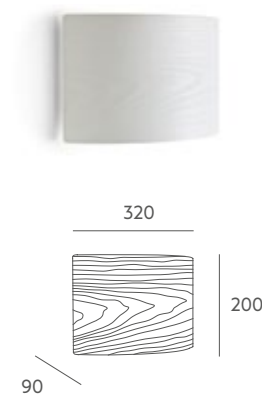

Wall lamps / Lámparas de pared

Ref 1503

LED 1 x 7W **A+**