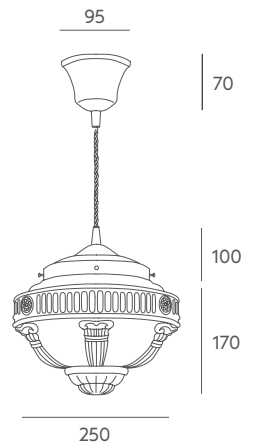

LED 1x7W **A+**

Ref 7003

LED 4x7W **A+**

Tecnical data

Frame: painted iron metal.

Details: acid or transparent glass shades. Black plaited cable.

Recommended Bulb: E-27 7W (not included).

Important: the standard cable length is 1 metre, if you need special size please contact our Customer Support Department. Ref: 7003 standard metal bar is 50 cm, for special sizes contact us. We can evaluate to change coating or painting colour for project with a minimum quantity of pieces, please check with us.