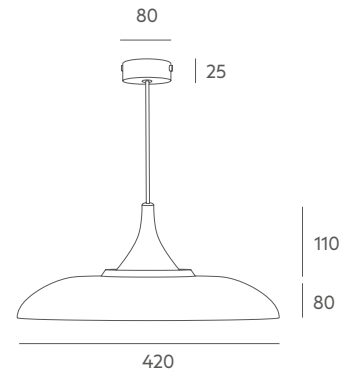

Suspension lamps / Lámparas de suspensión

Ref 6984

LED 1 x 11W **A+**