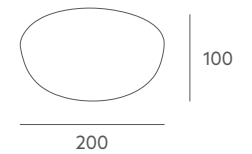

[Ref 3460-20](#)

LED 1 x 7W **A+**