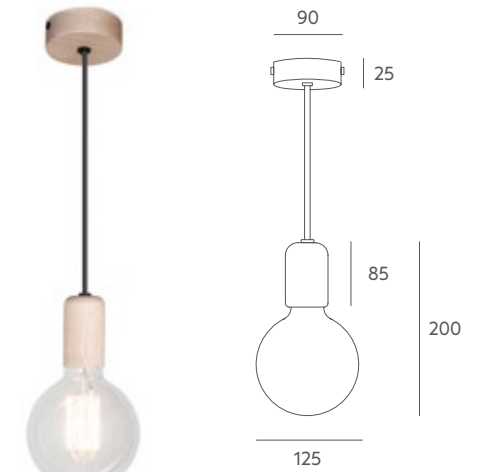

Ref 6991 D

1 x 40W **A+**