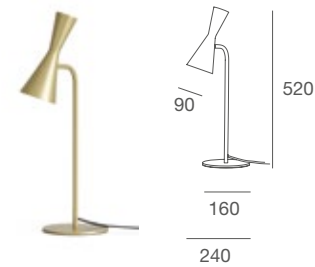

LED 1 x 11W **A+** 

Ref 6987-P

LED 1 x 7W **A+** 

Table lamp / Lámpara de mesa

Ref 4438

LED 1 x G9 4W **A+** 

Tecnical data

Frame: painted iron metal.