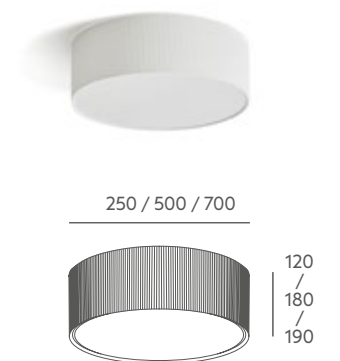

Ceiling lamp / Plafón

Ref 3505

LED Ø 25, 2 x 7W

LED Ø 50, 2 x 11W

LED Ø 70, 4 x 11W **A+**

Tecnical data

Frame: painted iron metal.

Details: pleated parchment shade. Black PVC cable. Ceiling lamp with stone sockets and magnet system to hang the shade.