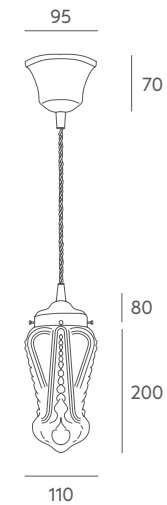

Ref 6001

LED 1x7W **A+**