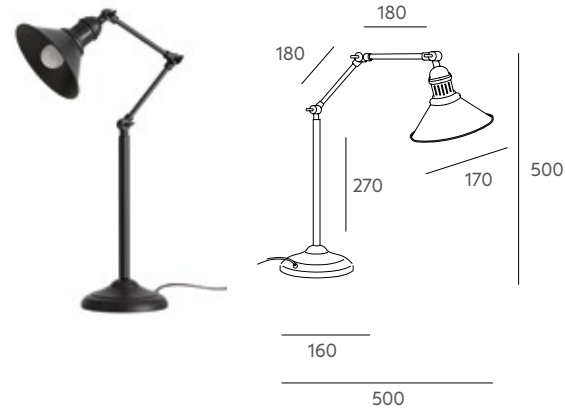

Tecnical data

Frame: painted iron metal.

Details: articulated lamps, position and sizes change. **Ref 1617** has adjustable arm. Black plaited cable for suspension lamp. Black PVC cable in floor lamp, table lamp and wall lamp.