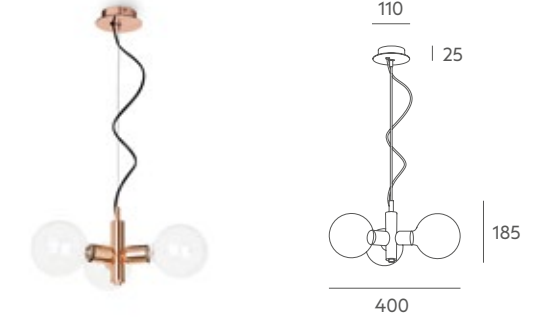

Ref 6979

3 x 40W **A+**