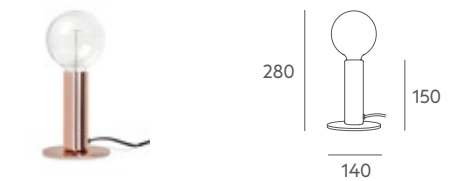

1 x 40W **A+**

Tecnical data

Frame: painted or coated iron metal.

Details: black or white textil cable [Ref 6981](#). PVC cable [Ref 6979](#) [Ref 6980](#) [Ref 4419](#)

Recommended Bulb: E-27 40W Nostalgic Edison bulb (included).