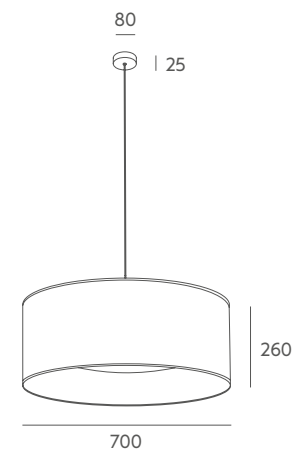

Suspension lamps / Lámparas de suspensión

Ref 6925-70 BL / NE

Ref 6942-70 BL-D / CR-D / D / NE-D *

* Golden interior / Interior dorado

LED 3 x 11W