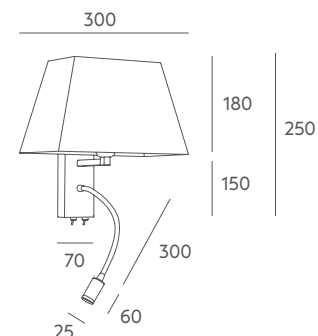

Ref 1706

LED 1x7W · 1x1,4W