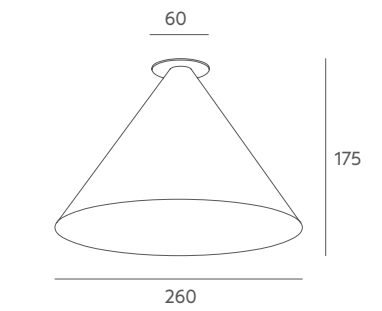

Ref 3422-G

LED 1 x 15W **A+**