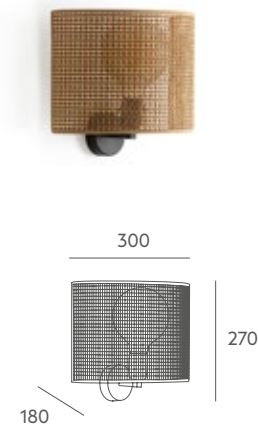

Wall lamp / Lámpara de pared

Ref 1463

LED 1 x 6W **A+**