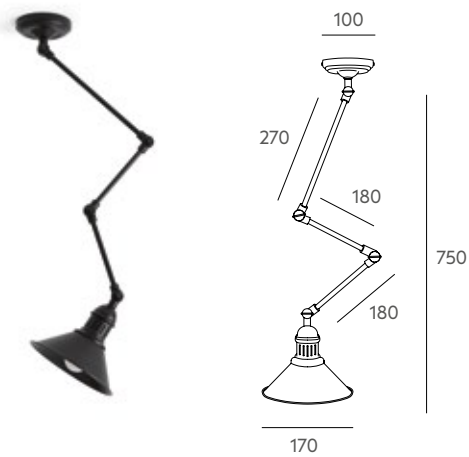

Ref 6895-1

LED 1 x 7W **A+**