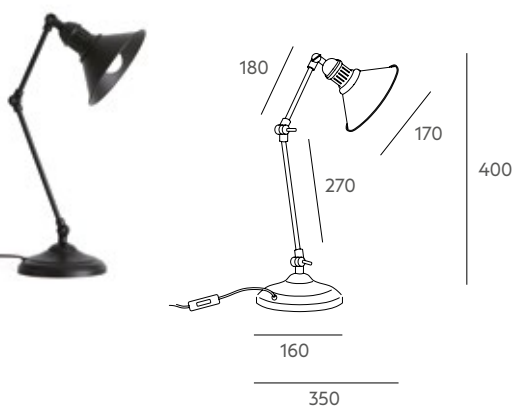

Table lamps / Lámparas de mesa

Ref 4275

LED 1 x 7W **A+**