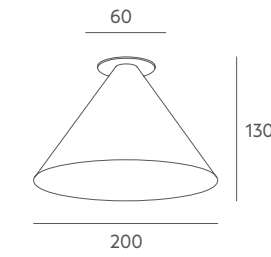

Ceiling lamps / Plafones

Ref 3422-P

LED 1 x 15W **A+**