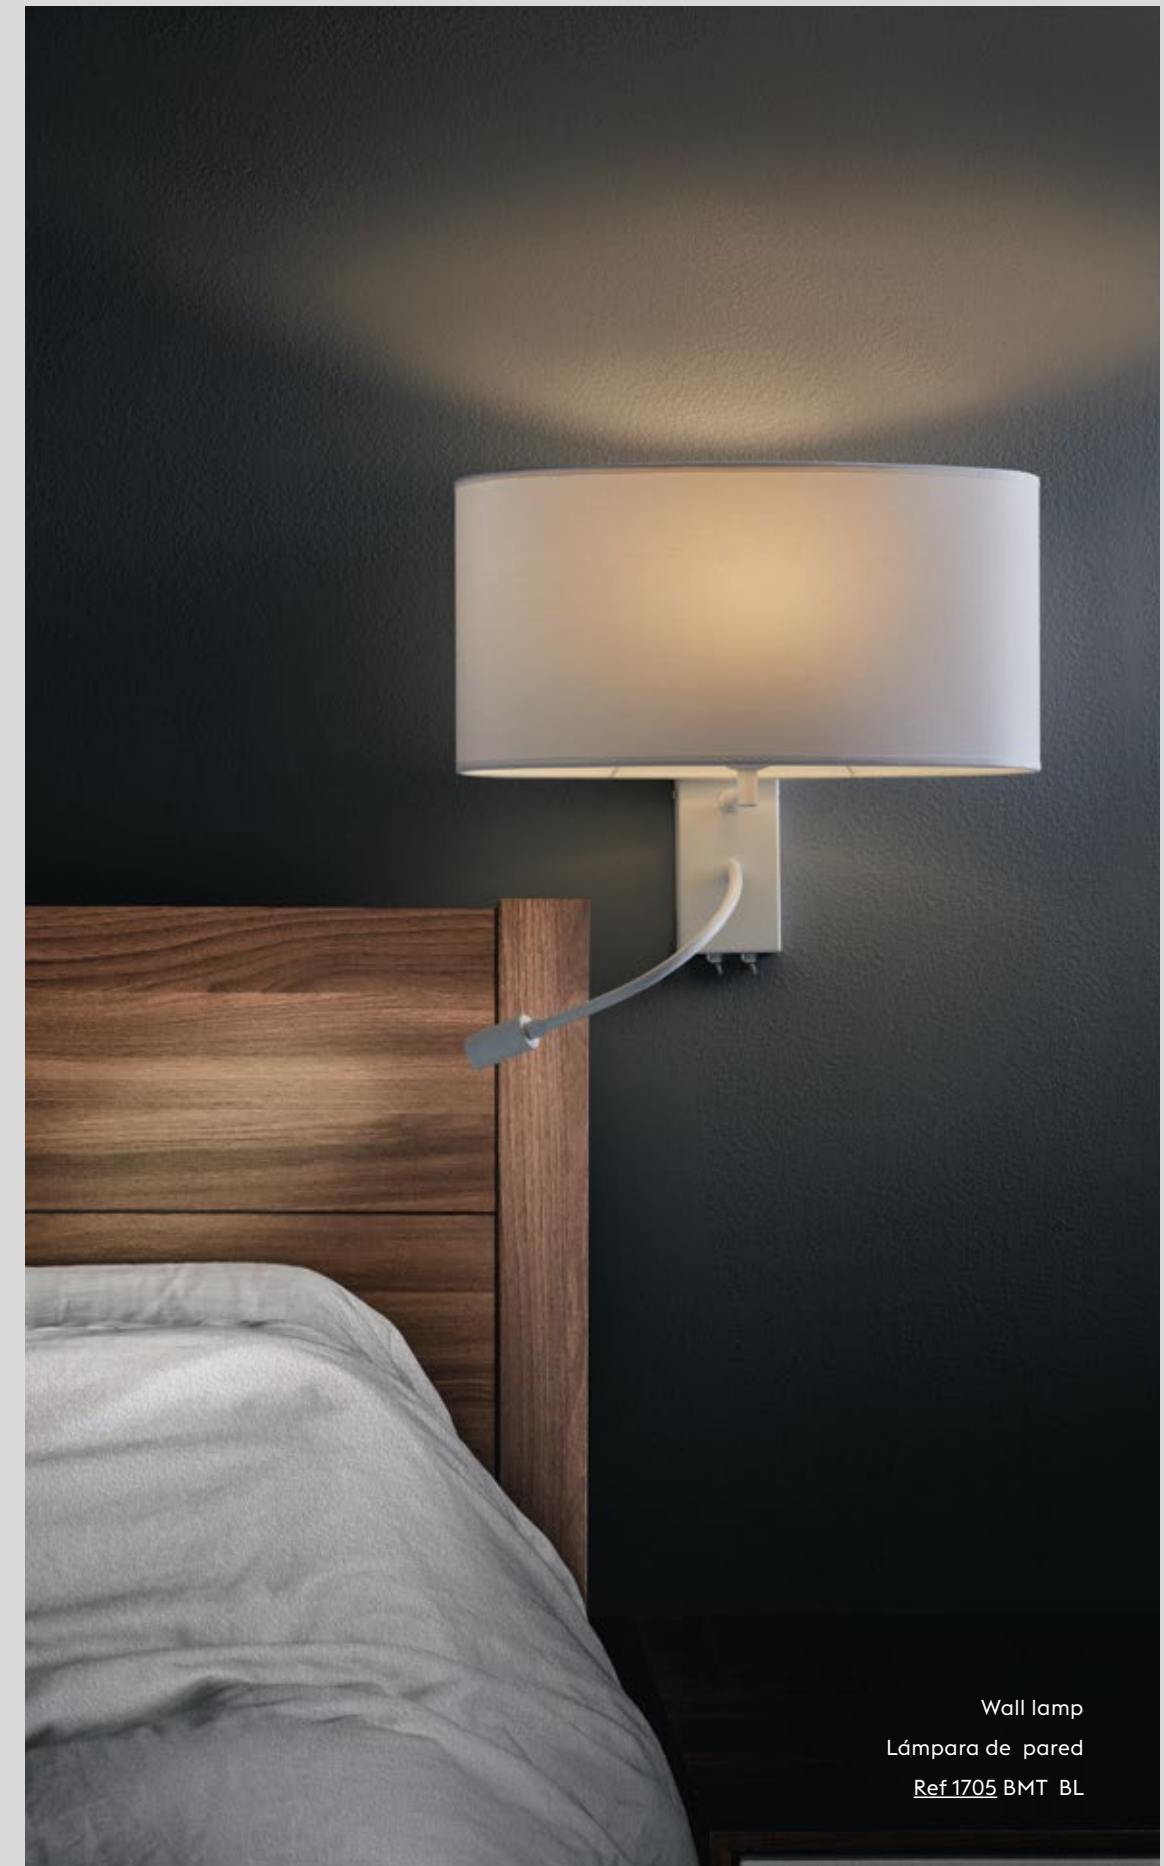

DLED SHADE

2009 by Massmi

Extensive collection of wall lamps perfect to use as bedside lamp or in a hall. It includes a cotton lampshade in different shapes combined with the flexible arm. It can be orientable depending on client's need. Available in several colors.

Amplia familia de apliques que se convierte en el aliado perfecto para iluminar de manera focal o ambiental habitaciones y cabeceros de cama, tanto en el ámbito residencial como en el contract. Incluye una pantalla de algodón de formatos varios, que combina con el flexo orientable según necesidades del usuario. Disponible en varios colores.

MASSMI

SINCE 1942