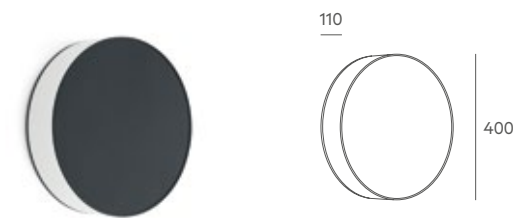

Ref 3506-40

LED 2 x 11W **A+**