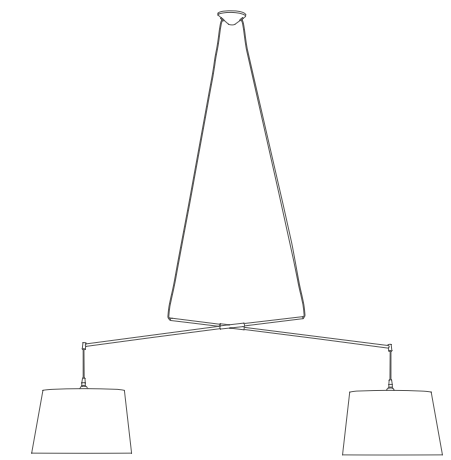

MASSMI

SINCE 1942

Suspension lamp / Lámpara de suspensión

Ref 7210

LED 2 x 11W **A+**