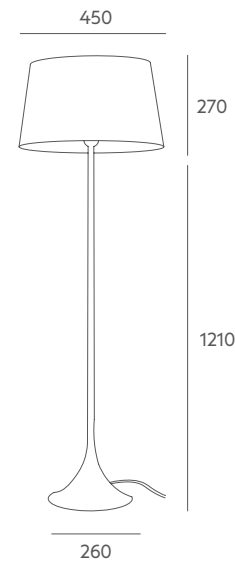

Floor lamp / Lámpara de pie

Ref 5459

LED 1 x 11W **A+**

Tecnical data

Frame: painted or coated iron metal.

Details: translucent cotton shade. Black PVC cable.

Recommended Bulb: E-27 7W or 11W LED (not included).

Important: we can evaluate to change coating or painting colour for project with a minimum quantity of pieces, please check with us.

Finishes Acabados

Metal Colour / Acabado Metal

Shade / Pantalla

Información técnica

Cuerpo: metal hierro pintado o bañado.

Detalles: pantalla tela de algodón traslúcido. Cable PVC negro.

Bombilla recomendada: E-27 7W o 11W LED (no incluida).

Importante: se puede valorar cambios de color baño o pintura para proyectos con un mínimo de unidades, no duden en consultarnos.