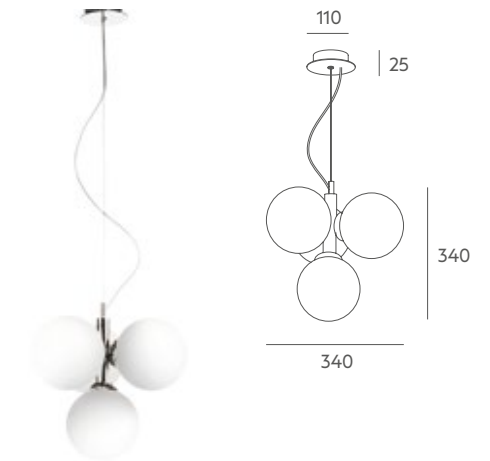

LED 4 x 7W **A+**

Ref 6140

LED 4 x 7W **A+**

Tecnical data

Frame: painted or coated iron metal.

Details: steel cable + transparent PVC cable. Opal matte clip system glass

Recommended Bulb: E-14 7W LED (not included).