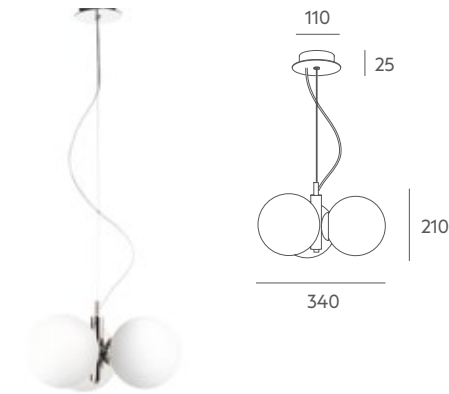

Suspension lamps / Lámparas de suspensión

Ref 6138

LED 3 x 7W **A+**