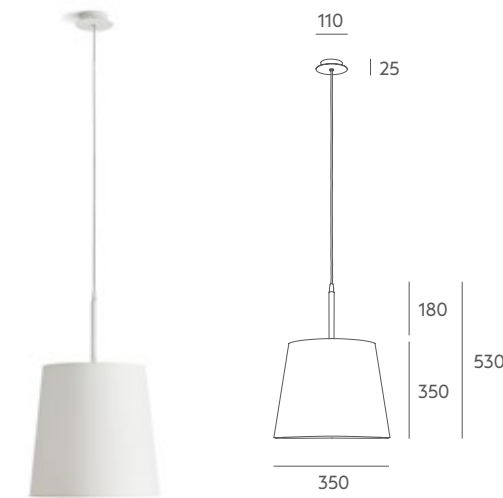

Suspension lamp / Lámpara de suspensión

Ref 6857

LED 1 x 11W **A+**

Table lamps / Lámparas de mesa

Ref 4458

LED 1 x 11W **A+**