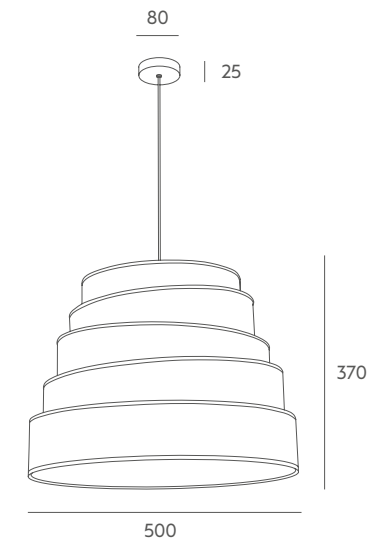

Tecnical data

Details: opaque cotton shade with diffuser of white parchment. Black or white textil cable.

Recommended Bulb: E-27 11W LED (not included).

Important: the standard cable length is 1 metre, if you need special size please contact our Customer Support Department.

Finishes Acabados

Metal Colour / Acabado Metal

BMT NMT

Shade / Pantalla

BL NE

Cable / Cable

TEX BL TEX NE

Información técnica

Detalles: pantalla tela algodón opaco con difusor de pergamino blanco. Cable textil color blanco o negro.

Bombilla recomendada: E-27 11W LED (no incluida).

Importante: la longitud del cable estándar es de 1 metro, si desea una medida especial no dude en ponerse en contacto con nosotros.