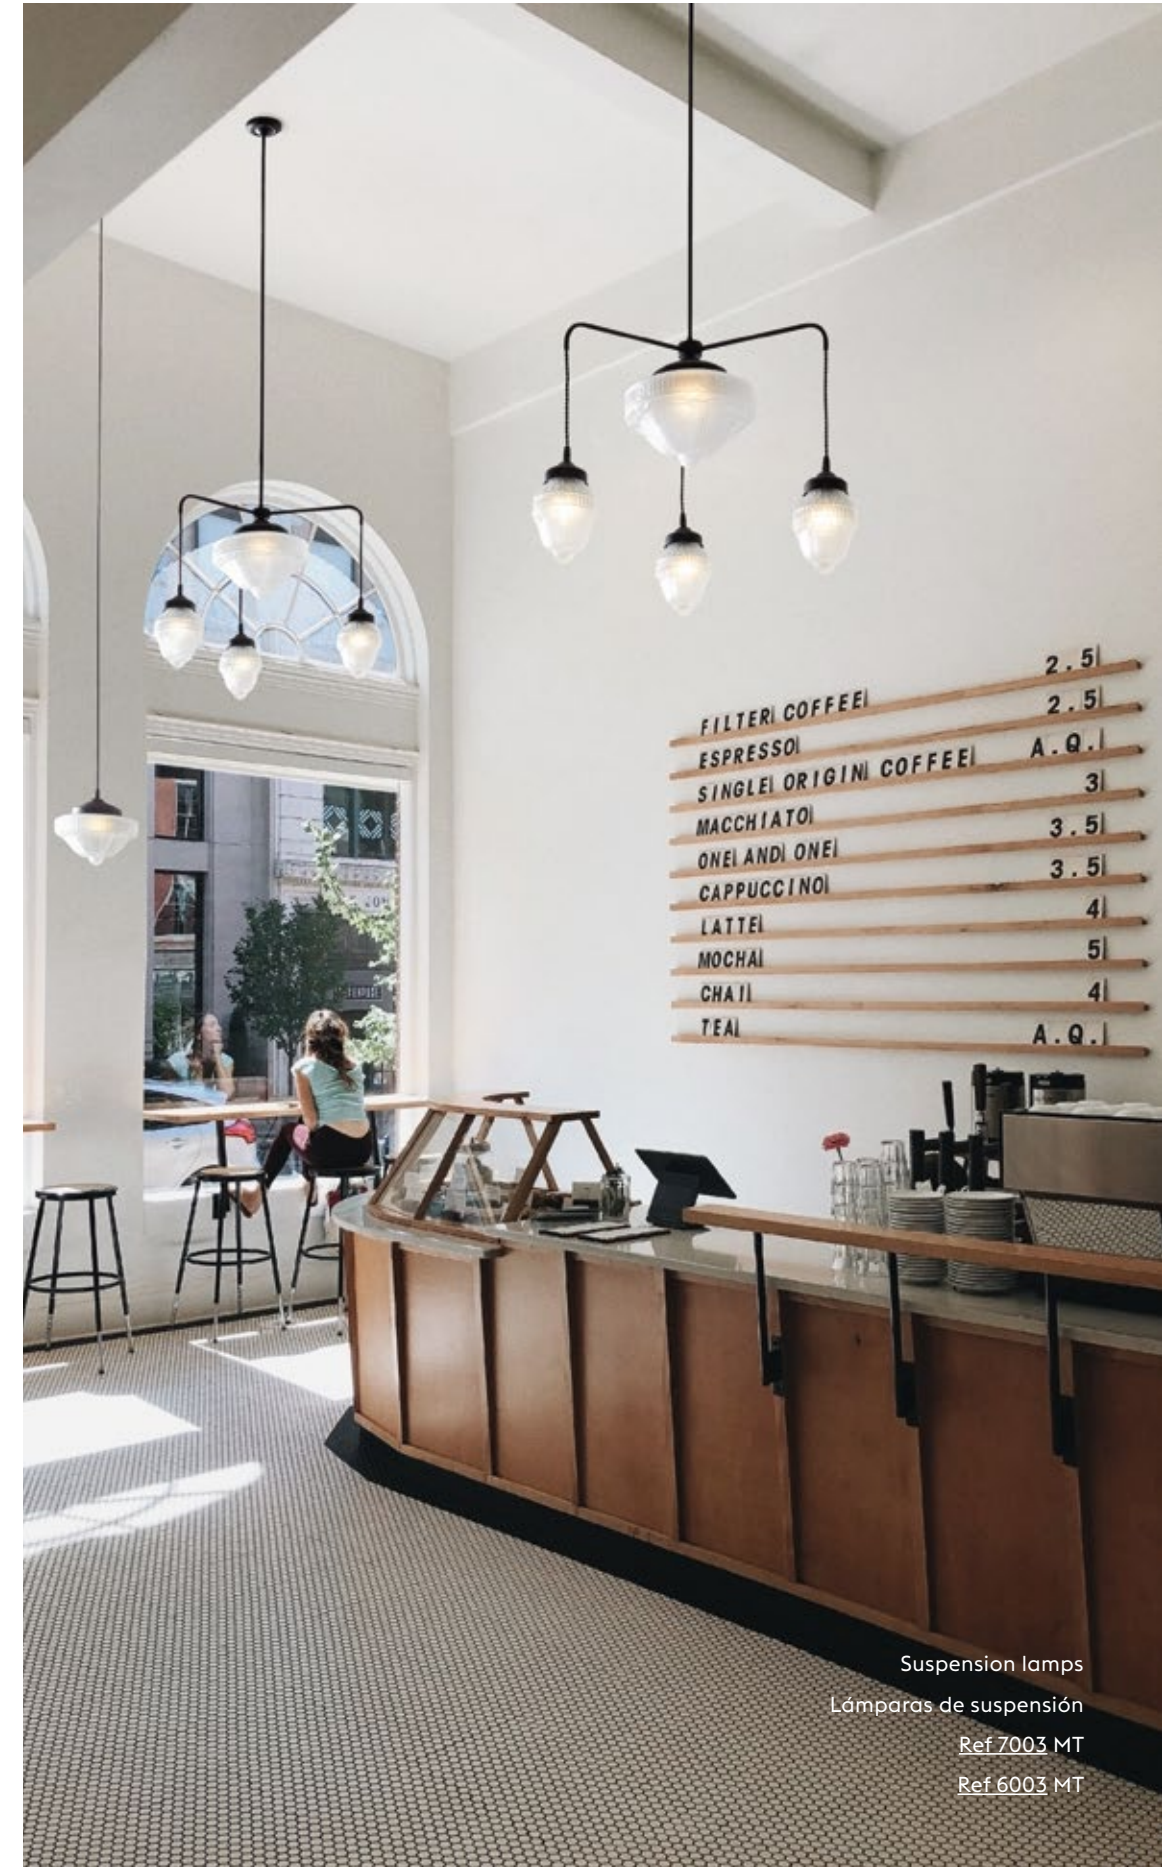

Suspension lamps
Lámparas de suspensión
Ref 7003 MT
Ref 6003 MT