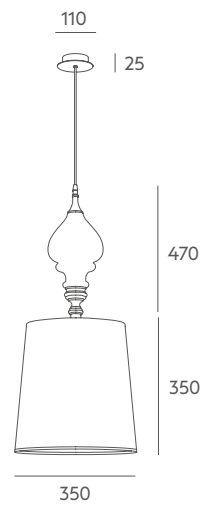

Suspension lamp / Lámpara de suspensión

Ref 6854

LED 1 x 11W **A+**

Tecnical data

Frame: painted iron metal.

Details: opaque cotton shade. Textil black or white cable for suspension lamp. Table lamp black or transparent PVC cable.

Recommended Bulb: E-27 11W LED (not included).

Important: the standard cable length is 1 metre, if you need special size please contact our Customer Support Department.

Finishes Acabados

Metal Colour / Acabado Metal

Shade / Pantalla

Cable / Cable

Información técnica

Cuerpo: metal hierro pintado.

Detalles: pantalla tela de algodón traslúcido. Cable textil negro o blanco en lámpara de suspensión. Lámpara de mesa cable PVC transparente o negro.

Bombilla recomendada: E-27 11W LED (no incluida).

Importante: la longitud del cable estándar es de 1 metro, si desea una medida especial no dude en ponerse en contacto con nosotros.