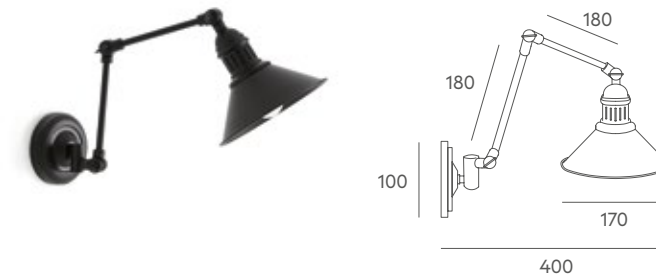

Ref 1614

LED 1 x 7W **A+**