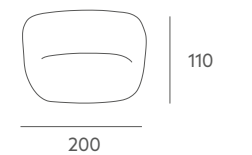

[Ref 3459-20](#)

LED 1 x 7W **A+**