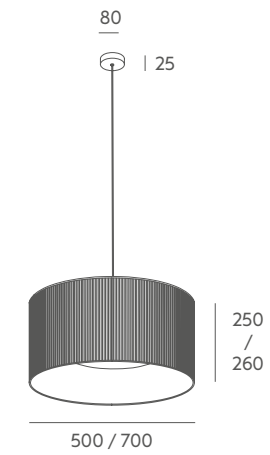

Suspension lamps / Lámparas de Suspensión

Ref 6941-50-70 Pleated / Plisado

LED 2-3 x 11W A+