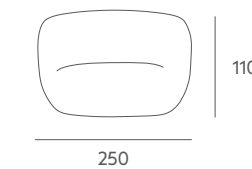

[Ref 3459-25](#)

LED 1 x 7W **A+**