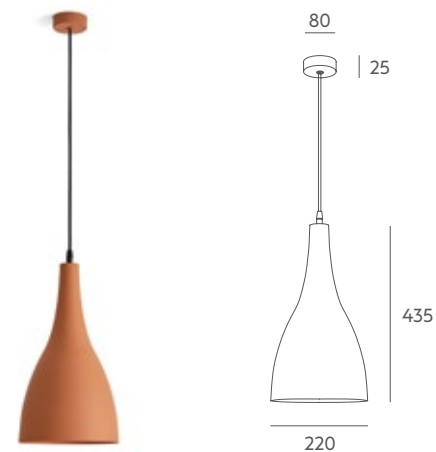

Ref 6976

LED 1 x 11W **A+**