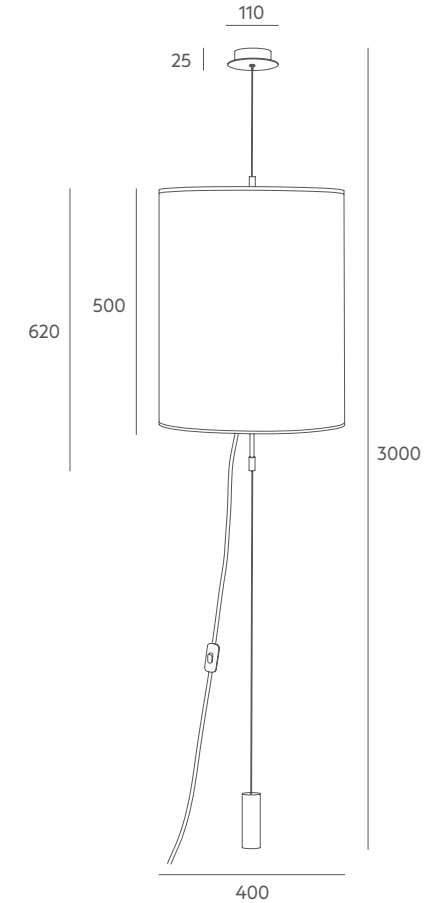

Tecnical data

Frame: painted iron metal.

Details: translucent cotton shade. Up and down lighting fixture with interior mechanism and sliding steel wire. Down connection (plug). Special support. Black or transparent PVC cable.

Recommended Bulb: E-27 11W LED (not included).

Important: the standard cable length is 3 metres, if you need special size please contact our Customer Support Department.

Finishes Acabados

Shade / Pantalla

BL

NE

Metal Colour / Acabado Metal

BMT

NMT

Cable / Cable

TR

NE

Información técnica

Cuerpo: metal hierro pintado.

Detalles: pantalla tela de algodón translúcido. Lámpara sube y baja a través de un mecanismo interior por el que desliza el cable de acero. Con instalación inferior (enchufe). Cogida de la pantalla especial. Cable PVC negro o transparente.

Bombilla recomendada: E-27 11W LED (no incluida).

Importante: la longitud del cable estándar es de 3 metros, si desea una medida especial no dude en ponerse en contacto con nosotros.