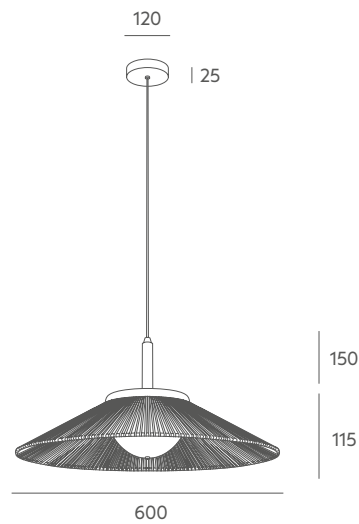

Ref 6015-60

LED 3 x G9 4W **A+**