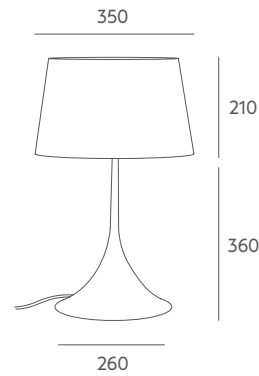

Table lamps / Lámparas de mesa

Ref 4460

LED 1 x 11W **A+**

Ref 4459

LED 1 x 7W **A+**