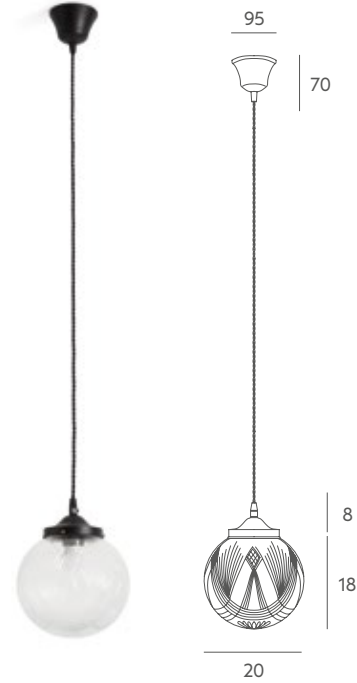

Ref 6010-20

LED 1x7W **A+**