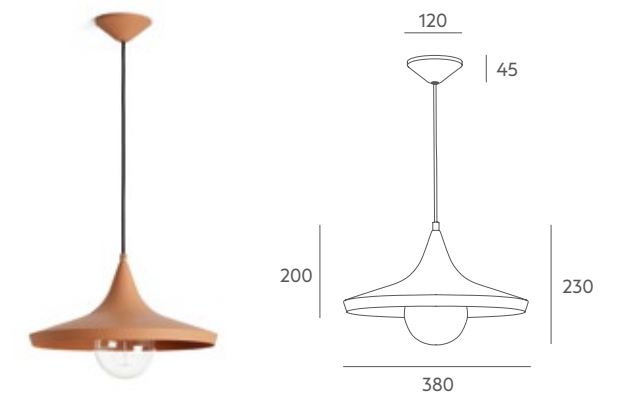

Tecnical data

Frame: painted iron metal.

Details: same coloured inside and outside. Black or white textile cable.

Recommended Bulb: E-27 11W LED (not included).
Ref 6982 E-27 40W Nostalgic Edison bulb (included).