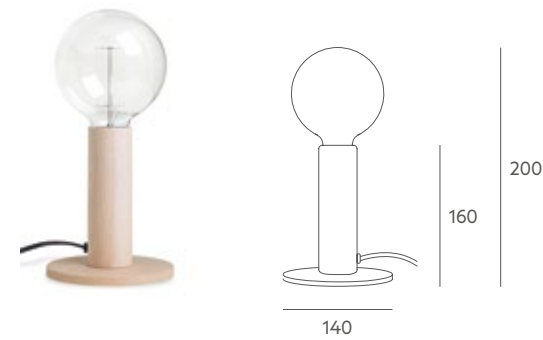

Table lamp / Lámpara de mesa

Ref 4440 D

1 x 40W **A+**

Bulbs / Bombillas

A

LED 1 x 6W **A+**

B

LED 1 x 6W **A+**

C

LED 1 x 6W **A+**

D

1 x 40W **A+**

Tecnical data

Frame: varnished beech wood.

Details: black textile cable. Ref 4440 black PVC cable.

Recommended Bulb: A, B, C E-27 6W LED o D E-27 40W Nostalgic Edison bulb (included).

Important: the standard cable length is 1 metre, if you need special size please contact our Customer Support Department.

Finishes Acabados

Wood / Madera

Información técnica

Cuerpo: madera de haya barnizada.

Detalles: cable textil negro. Ref 4440 cable PVC negro.

Bombilla recomendada: A, B, C E-27 6W LED o D E-27 40W Bombilla nostálgica Edison (incluida).

Importante: la longitud del cable estándar es de 1 metro, si desea una medida especial no dude en ponerse en contacto con nosotros.