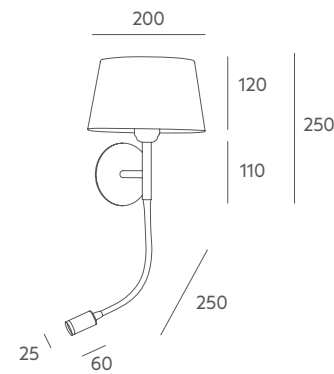

Ref 1698

LED 1x7W · 1x1,4W