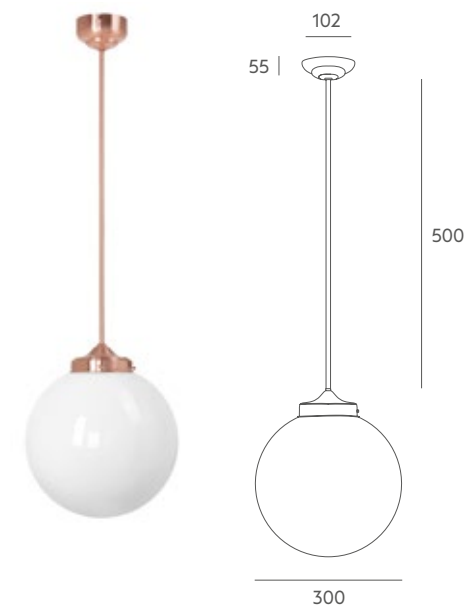

Ref 6978-20

LED 1 x 11W **A+**

Ref 6978-25

LED 1 x 11W **A+**

Ref 6978-30

LED 1 x 11W **A+**

Tecnical data

Frame: painted or coated iron metal.

Details: opal triplex glasses fixed by nuts.

Recommended Bulb: E-27 11W LED (not included).

Important: standard metal bar is 50 cm, for special sizes contact us. We can evaluate to change coating or painting colour for project with a minimum quantity of pieces, please check with us.