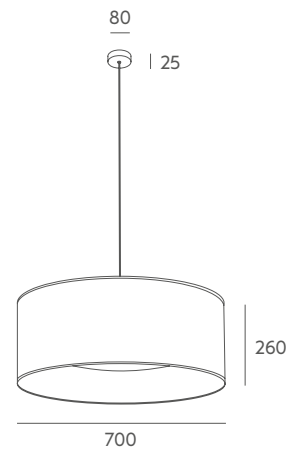

Ref 6924-70 Cotton / Algodón

LED 3 x 11W A+