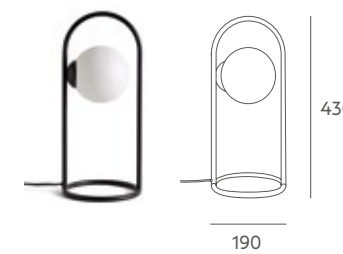

Table lamp / Lámpara de mesa

Ref 4408

LED 1 x G9 4W **A+**