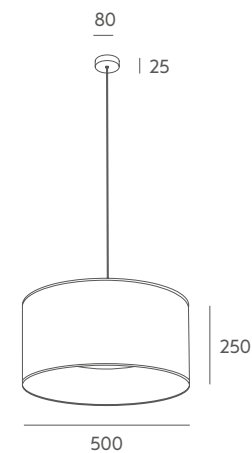

Ref 6925-50 BL / NE

Ref 6942-50 BL-D / CR-D / D / NE-D *

* Golden interior / Interior dorado

LED 2 x 11W