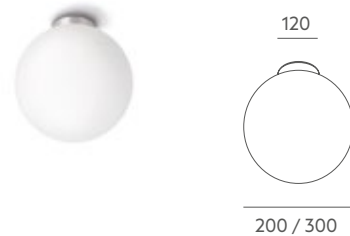

LED 1 x 11W **A+**

Table Lamp / Lámpara de mesa

Ref 4239-20-30

LED 1 x 11W **A+**

Tecnical data

Frame: satin nickel, satin brass colour or painted iron metal.

Details: opal mate glasses fixed by nuts (hanging lamp). By clips (plafond and table lamp). Table lamp transparent PVC cable. Suspension lamp Steel cable + transparent PVC cable.