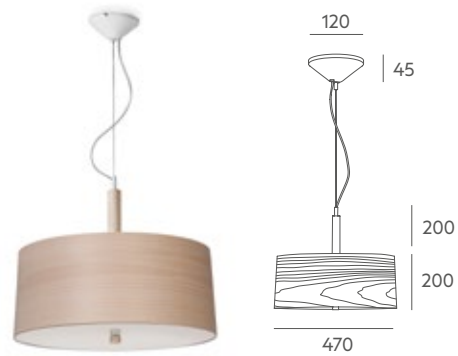

Suspension lamp / Lámpara de suspensión

Ref 6802

LED 3 x 7W **A+**

Table lamps / Lámparas de mesa

Ref 4432 G

LED 2 x 7W **A+**