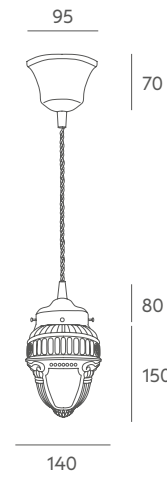

Suspension lamps / Lámparas de suspensión

Ref 6000

LED 1x7W **A+**