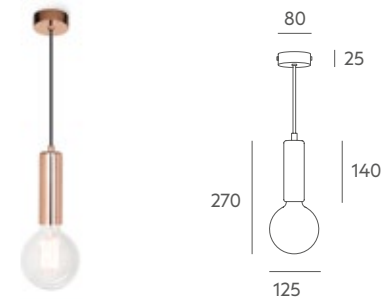

Ref 6981

1 x 40W **A+**