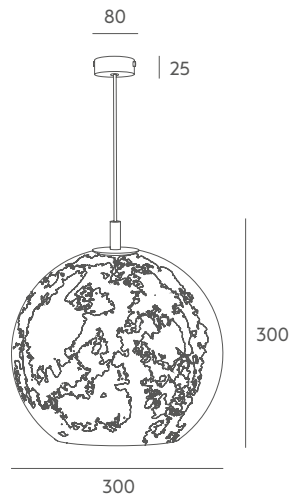

Suspension lamps / Lámparas de Suspensión

Ref 6602-30

LED 1x11W **A+**