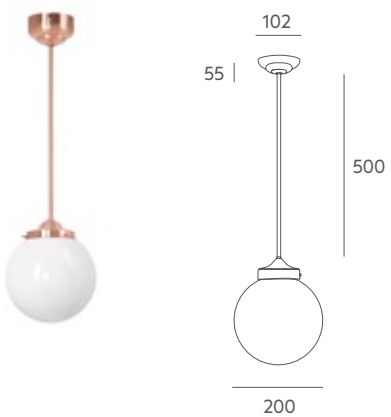

Ref 6978-20

LED 1 x 11W **A+**