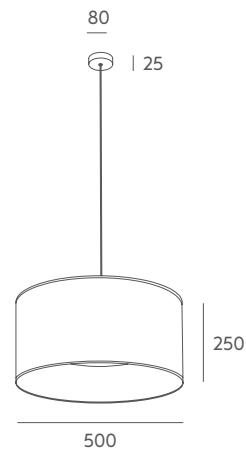

Ref 6924-50 Cotton / Algodón

LED 2x 11W A+