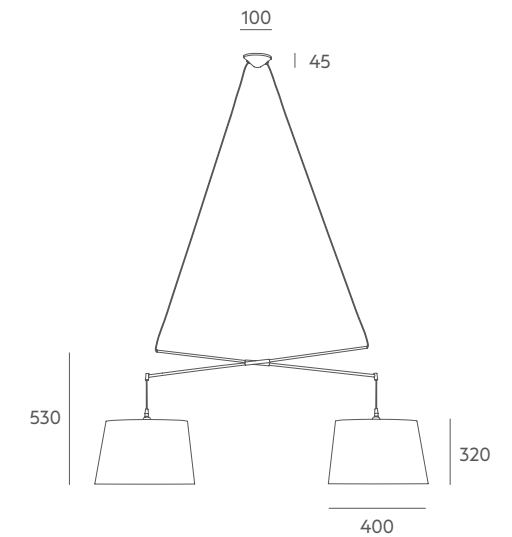

MASSMI

SINCE 1942

Suspension lamp / Lámpara de suspensión

Ref 7210

LED 2 x 11W **A+**