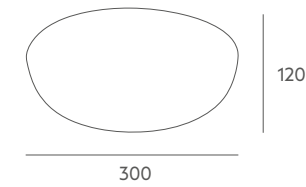

Ceiling lamps / Plafones

[Ref 3460-30](#)

LED 2 x 7W **A+**