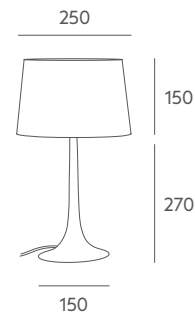

Table lamps / Lámparas de mesa

Ref 4460

LED 1 x 11W **A+**

Ref 4459

LED 1 x 7W **A+**

Floor lamp / Lámpara de pie

Ref 5459

LED 1 x 11W **A+**

Tecnical data

Frame: painted or coated iron metal.

Details: translucent cotton shade. Black PVC cable.

Recommended Bulb: E-27 7W or 11W LED (not included).

Important: we can evaluate to change coating or painting colour for project with a minimum quantity of pieces, please check with us.

Finishes Acabados

Metal Colour / Acabado Metal

Shade / Pantalla

Información técnica

Cuerpo: metal hierro pintado o bañado.

Detalles: pantalla tela de algodón traslúcido. Cable PVC negro.

Bombilla recomendada: E-27 7W o 11W LED (no incluida).

Importante: se puede valorar cambios de color baño o pintura para proyectos con un mínimo de unidades, no duden en consultarnos.