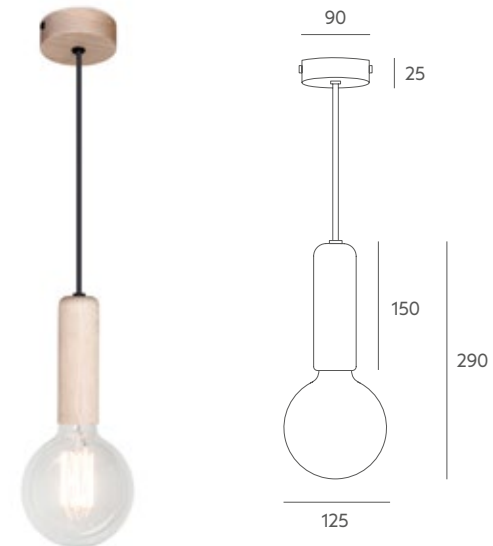

Suspension Lamp / Lámpara de suspensión

Ref 6992 D

1 x 40W **A+**