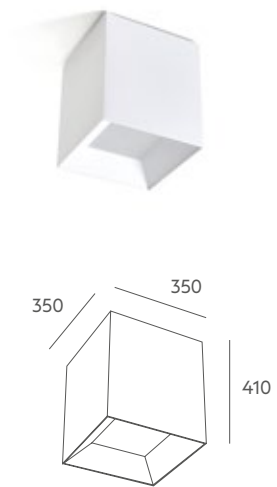

Ref 3483 BL / NE

Ref 3495 BL-D / NE-D *

* Golden interior / Interior dorado

LED 2 x 11W **A+**