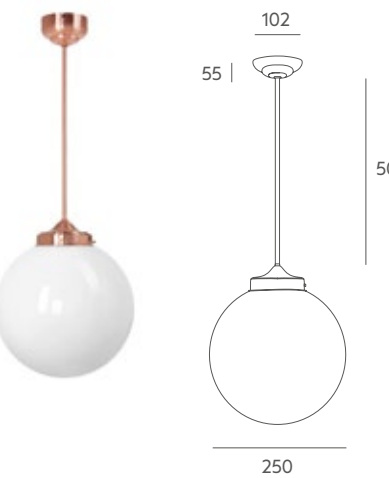

Ref 6978-25

LED 1 x 11W **A+**