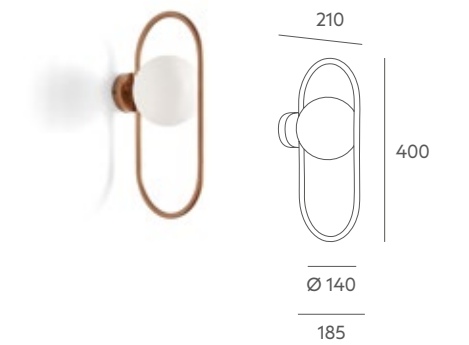

Wall lamp / Lámpara de pared

Ref 1401

LED 1 x G9 4W **A+**