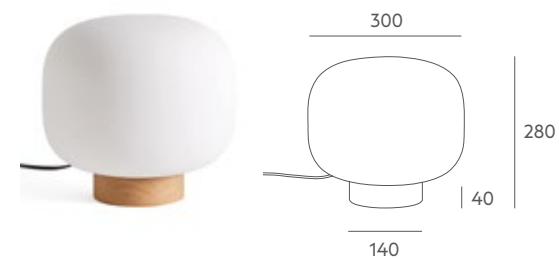

Ref 4002-P

LED 1 x 7W **A+**

Tecnical data

Frame: : varnished oaky wood. Black metal canopy.
Details: clip opal mate glasses. Black PVC cable.

Recommended Bulb: big Size E-27 11W LED. Small Size E-27 7W LED (not included).