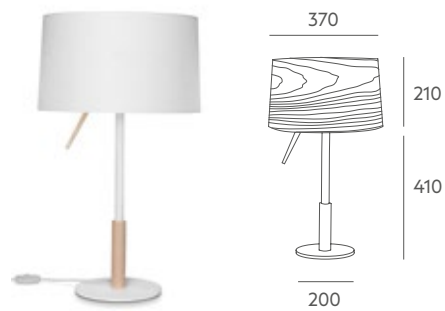

Suspension lamp / Lámpara de suspensión

Ref 6802

LED 3 x 7W **A+**

Table lamps / Lámparas de mesa

Ref 4432 G

LED 2 x 7W **A+**

Wall lamps / Lámparas de pared

Ref 1503

LED 1 x 7W **A+**

Ref 1504

LED 1 x 7W **A+**

Ref 4432 P

LED 2 x 7W **A+**

Ceiling lamp / Plafón

Ref 3503

LED Ø 25, 2 x 7W
LED Ø 50, 2 x 11W
LED Ø 70, 4 x 11W **A+**

Tecnical data

Frame: matte white or matte black painted iron metal, combined with beech wood.

Details: natural beech wood or white painted ash-tree wood shade. Transparent PVC cable. Beech wood handle and ornament. The pendant has glass diffuser. Opal metacrylate diffuser for ceiling lamps. Table lamp and floor lamp are adjustable by using a knee cap. This collection has a special support. The big table lamp has not diffuser. The small table lamp use a partial disc to cover the sockets. Ceiling lamp with stone sockets and magnet system to hang the shade.

Recommended Bulb: E-27 7W or 11W LED (not included).

Important: standard length of cable is 1 metre, if you need special length please contact us. We can evaluate to change colour of wood for projects with a minimum quantity of pieces, please check with us.

Finishes Acabados

Shade / Pantalla

Methacrylate or glass/ Metacrilato o cristal

Metal Colour / Acabado Metal

Información técnica

Cuerpo: metal hierro pintado en blanco mate texturado combinado con madera de haya.