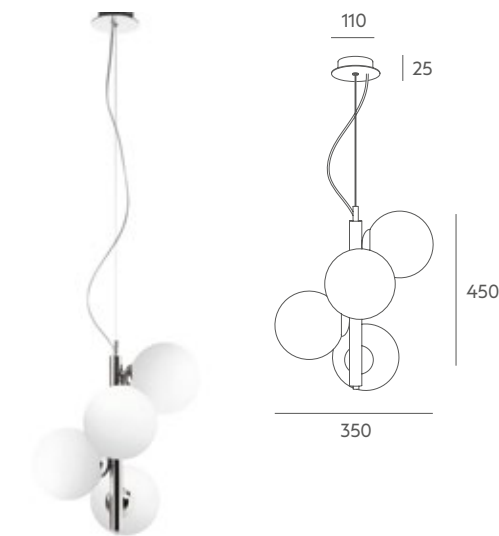

LED 4 x 7W **A+**

Ref 6140

LED 4 x 7W **A+**

Tecnical data

Frame: painted or coated iron metal.

Details: steel cable + transparent PVC cable. Opal matte clip system glass

Recommended Bulb: E-14 7W LED (not included).