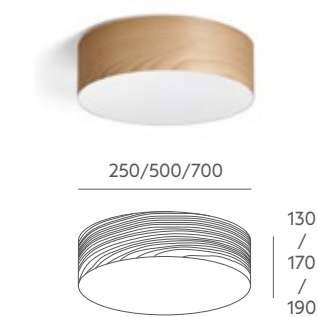

Ref 3503

LED Ø 25, 2 x 7W
LED Ø 50, 2 x 11W
LED Ø 70, 4 x 11W **A+**

Tecnical data

Frame: matte white or matte black painted iron metal, combined with beech wood.

Details: natural beech wood or white painted ash-tree wood shade. Transparent PVC cable. Beech wood handle and ornament. The pendant has glass diffuser. Opal metacrylate diffuser for ceiling lamps. Table lamp and floor lamp are adjustable by using a knee cap. This collection has a special support. The big table lamp has not diffuser. The small table lamp use a partial disc to cover the sockets. Ceiling lamp with stone sockets and magnet system to hang the shade.