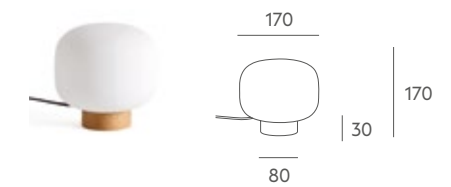

Tecnical data

Frame: : varnished oaky wood. Black metal canopy.
Details: clip opal mate glasses. Black PVC cable.

Recommended Bulb: big Size E-27 11W LED. Small Size E-27 7W LED (not included).

Important: standard length of cable is 1 metre, if you need special length please contact us. We can evaluate to change colour of wood for projects with a minimum quantity of pieces, please check with us.

Finishes Acabados

Glass / Cristal

Wood / Madera

Metal Colour / Acabado Metal

Información técnica

Cuerpo: madera de roble barnizada. Florón de metal negro.
Detalles: tulipas opal mate cogida con pinzas. Cable PVC negro.

Bombilla recomendada: tamaño Grande E-27 11W LED. Tamaño pequeño E-27 7W LED (no incluida).

Importante: la longitud del cable estándar es de 1 metro, si se desea una medida especial póngase en contacto con nosotros. Se puede valorar cambio en el color de la madera para proyectos con un mínimo de unidades, no duden en consultarnos.