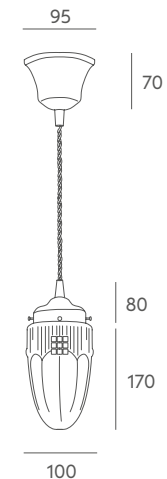

Ref 6002

LED 1x7W **A+**