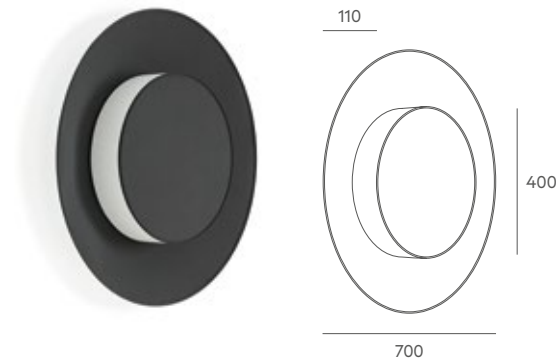

Plafond & wall lamp / Plafón y lámpara de pared

Ref 3504-70

LED 2 x 11W **A+**

Ref 3504-50

LED 2 x 7W **A+**

Ref 3506-40

LED 2 x 11W **A+**

Ref 3506-25

LED 2 x 7W **A+**

Tecnical data

Details: opaque cotton lampshade. Side white parchment diffuser. Stone sockets and magnet system to hang the shade.

Recommended bulb: E-27 7W or 11W LED (not included).

Important: we can evaluate to change lampshade material for projects with a minimum quantity of pieces, please check with us.

Shade / Pantalla

Información técnica

Detalles: pantalla de tela algodón opaco. Difusor lateral de pergamino blanco. Portalámparas de piedra y sistema de sujeción de la pantalla con imanes.

Bombilla recomendada: E-27 7W o 11W LED (no incluida).

Importante: se puede valorar cambios de tela para proyectos con un mínimo de unidades, no duden en consultarnos.