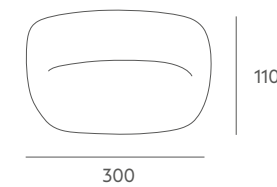

[Ref 3459-30](#)

LED 2 x 7W **A+**