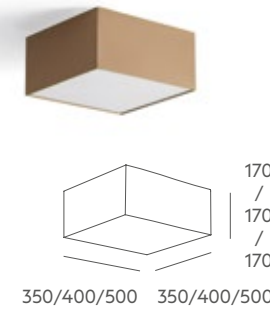

Ceiling lamps / Plafones

Ref 3466-35-40-50 Cotton / Algodón

35-40 LED 2 x 11W **A+**

50 LED 4 x 11W **A+**