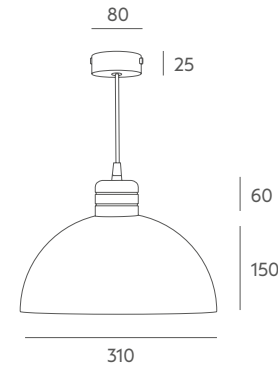

Ref 6985

LED 1 x 11W **A+**

Tecnical data

Frame: painted iron metal. Beech wood holder.

Details: same coloured inside and outside. Textile cable.

Recommended Bulb: E-27 11W LED (not included).

Important: the standard cable length is 1 metre, if you need special size please contact our Customer Support Department. We can value colour changes for projects with a minimum quantity.