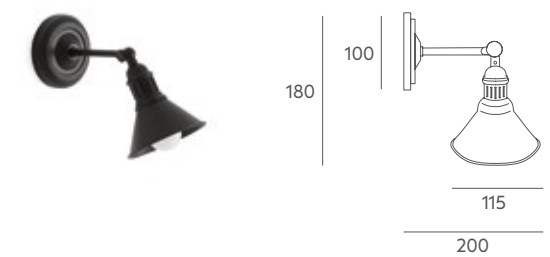

Ref 1616

LED 1 x 7W **A+**