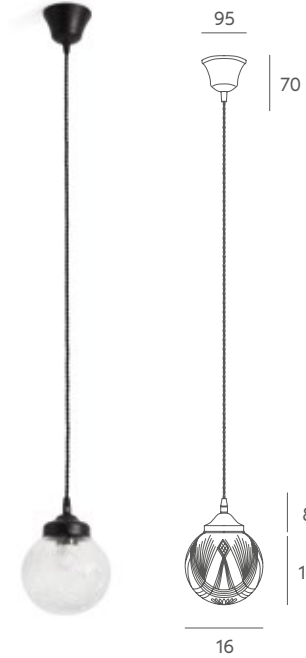

Ref 6010-16

LED 1x7W **A+**