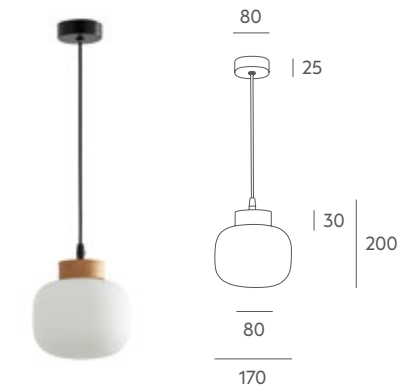

Ref 6012-P

LED 1 x 7W **A+**