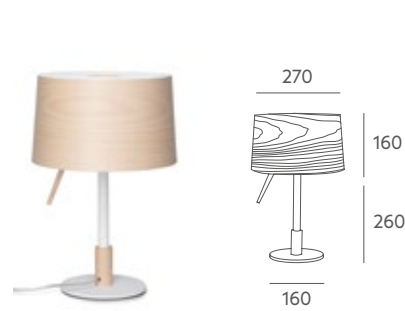

Ref 4432 P

LED 2 x 7W **A+**