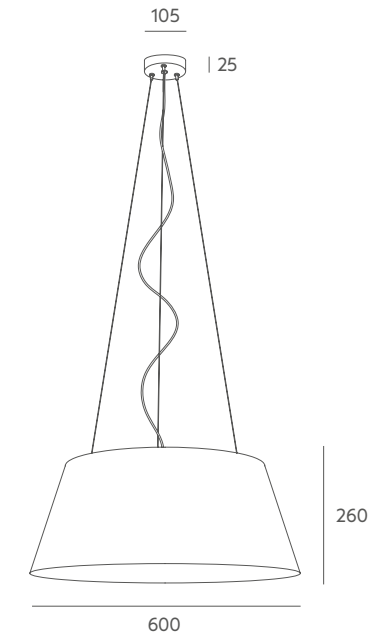

MASSMI

SINCE 1942

Suspension lamp
Lámpara de suspensión
Ref 6500

Suspension lamp / Lámpara de suspensión

Ref 6500

LED 2 x 11W **A+**

Tecnical data

Frame: satin nickel canopy.

Details: traslucent cotton shade with white parchment diffuser. Steel cable + transparent PVC cable.

Recommended Bulb: E-27 11W LED (not included).

Important: the standard cable length is 1 metre, if you need special size please contact our Customer Support Department.