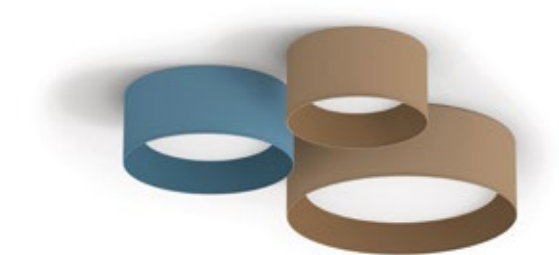

Ref 3493-40-50-70 Pleated / Plisado

LED Ø 40-50, 2 x 11W

LED Ø 70, 4 x 11W A+

Example composition A / Ejemplo composición A

Ref 3477-40 AZ + Ref 3477-70 AZ

Example composition B / Ejemplo composición B

Ref 3477-40 MA + Ref 3477-50 AZ + Ref 3477-70 MA

HANG OUT

2007 by Massmi

Hang Out gives a vertical look to any space, with its illusion of solidity even as it hangs in the air. The shade has an embedded system for adjusting the height of the lamp. You can choose between a ceiling connection or a plug connection to add warmth and light to any cosy nook.