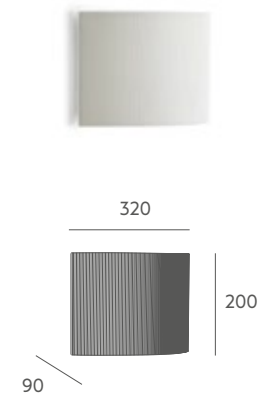

Ceiling lamp / Plafón

Ref 3505

LED Ø 25, 2 x 7W

LED Ø 50, 2 x 11W

LED Ø 70, 4 x 11W **A+**

Tecnical data

Frame: painted iron metal.

Details: pleated parchment shade. Black PVC cable. Ceiling lamp with stone sockets and magnet system to hang the shade.