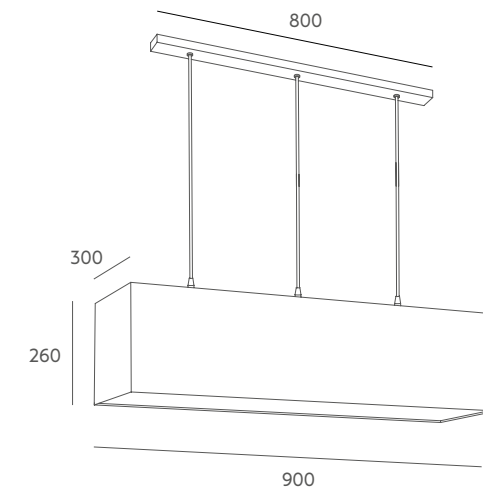

Tecnical data

Frame: painted iron metal.

Details: cotton shade or linen. White parchment diffuser. Black or transparent PVC cable.

Recommended Bulb: E-27 11W LED (not included)

Important: the standard cable length is 1 metre, if you need special size please contact our Customer Support Department.