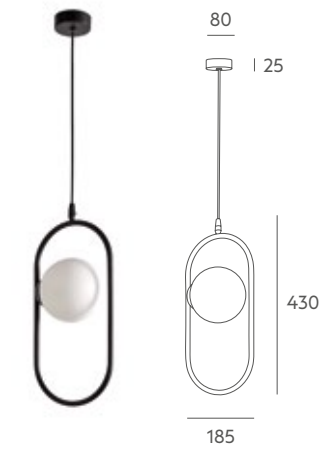

Ref 6013-1

LED 1 x G9 4W **A+**