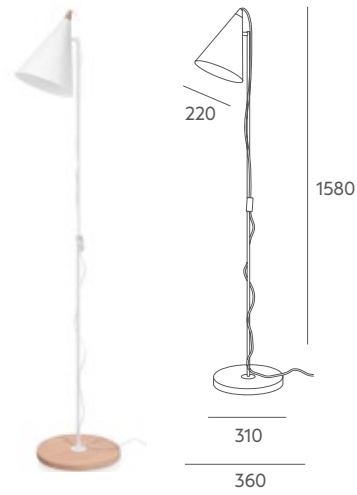

Floor lamp / Lámpara de pie

Ref 5433

LED 1 x 11W

Wall lamp / Lámpara de pared

Ref 1433

LED 1 x 7W