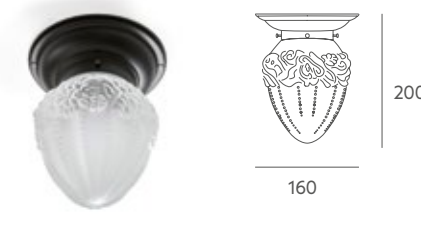

Ref 3428

LED 1x7W A+