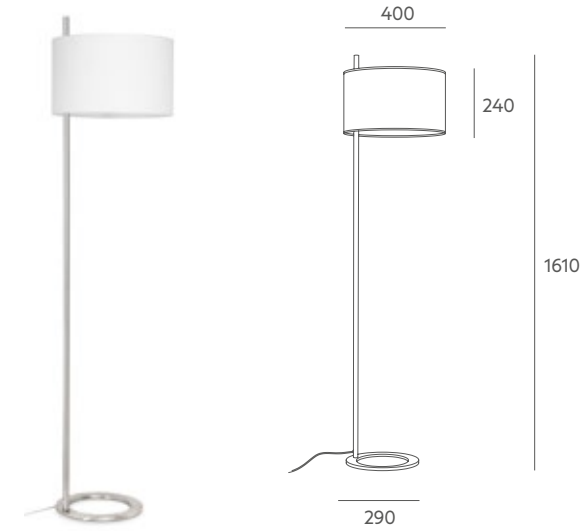

Ref 5456

LED 1 x 11W **A+**

Table lamp / Lámpara de mesa

Ref 4456

LED 1 x 7W **A+**