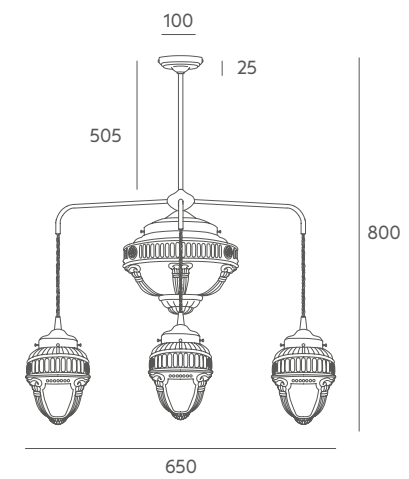

LED 1x7W **A+**

Ref 7003

LED 4x7W **A+**

Tecnical data

Frame: painted iron metal.

Details: acid or transparent glass shades. Black plaited cable.

Recommended Bulb: E-27 7W (not included).

Important: the standard cable length is 1 metre, if you need special size please contact our Customer Support Department. Ref: 7003 standard metal bar is 50 cm, for special sizes contact us. We can evaluate to change coating or painting colour for project with a minimum quantity of pieces, please check with us.