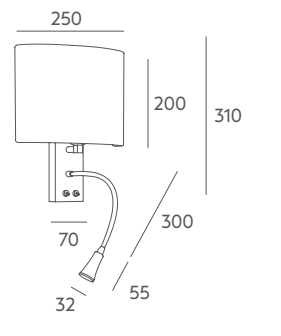

Ref 1651

LED 1x7W · 1x1,4W

Tecnichal data

Frame: satin nickel or painted metal iron.

Details: cotton shade. Flexible arms.

Recommended Bulb: E-27 7W LED (not included). Arm bulb + transformer included 1,4W LED. 6000K

Important: we can evaluate to change lampshade material for projects with a minimum quantity of pieces, please check with us.

Finishes Acabados

Metal Colour / Acabado Metal

Shade / Pantalla

Flexible arm / Brazo flexible

Información técnica

Cuerpo: níquel satinado o metal hierro pintado.

Detalles: pantalla de tela de algodón traslúcido. Brazos flexibles.

Bombilla recomendada: E-27 7W LED (no incluida). Bombilla del brazo y transformador incluido: 1,4W LED. 6000K.

Importante: se puede valorar cambios de tela para proyectos con un mínimo de unidades, no duden en consultarnos.

Tecnichal data

Frame: satin nickel or painted iron metal.

Details: cotton shade. Flexible arms.

Recommended Bulb: E-27 7W LED (not included). Arm bulb + transformer included 1,4W LED. 6000K

Important: we can evaluate to change lampshade material for projects with a minimum quantity of pieces, please check with us.