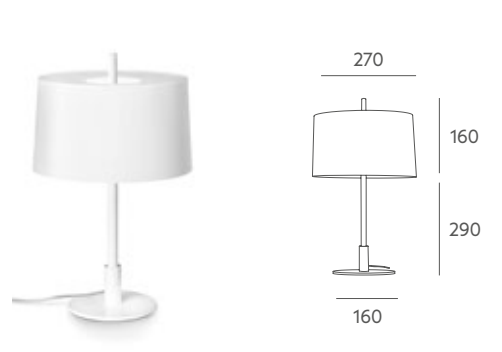

Tecnical data

Frame: painted or coated iron metal.

Details: translucent cotton shade. The pendant has glass diffuser. Table and floor lamps have top covers partial in same material. Complete collection has special support. Black or transparent PVC cable.