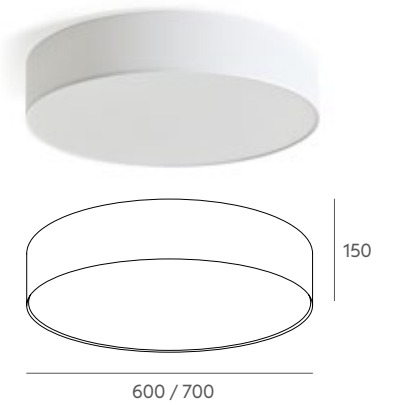

Ref 3490-50 Lamitex / Lamitex

LED 2 x 11W **A+**

Ref 3489-60-70 Cotton / Algodón

Ref 3490-60-70 Lamitex / Lamitex

LED 4 x 11W **A+**

Ceiling lamps / Plafones

Ref 3466-35-40-50 Cotton / Algodón

35-40 LED 2 x 11W **A+**