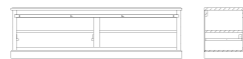

165 x 52 x 91 cm

BOHÈME Sideboard Big

210 x 52 x 91 cm
235 x 52 x 91 cm

BOHÈME Support Cabinet

122 x 42 x 78 cm

BOHÈME TV Cabinet

141 x 42 x 50 cm | 171 x 42 x 50 cm

BOHÈME Chest of Drawers