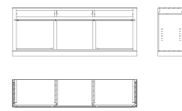

BOHÈME Support Cabinet

122 x 42 x 78 cm