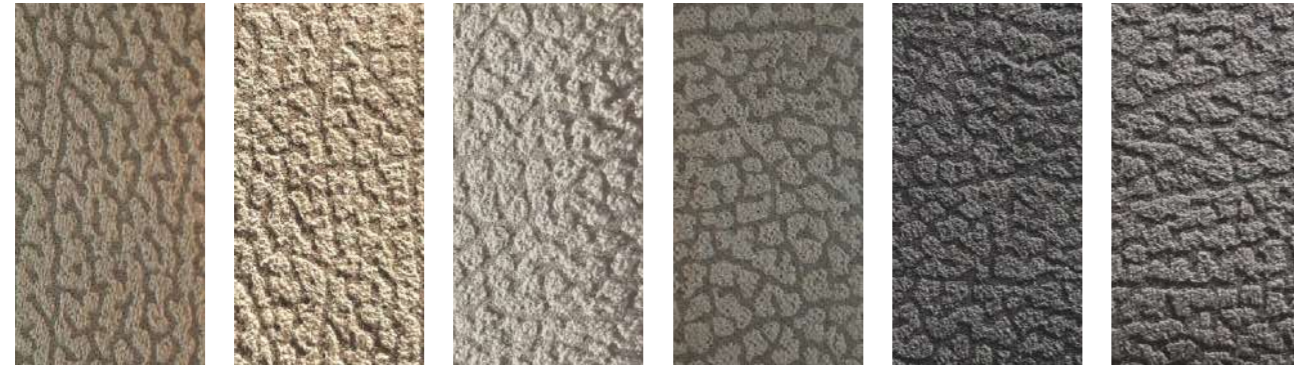

Taupe Trufa Light Grey Medium Grey Dark Grey Elephant