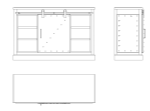

165 x 52 x 91 cm

BOHÈME Sideboard Big

210 x 52 x 91 cm
235 x 52 x 91 cm

BOHÈME Support Cabinet

122 x 42 x 78 cm

BOHÈME TV Cabinet

141 x 42 x 50 cm | 171 x 42 x 50 cm

BOHÈME Chest of Drawers