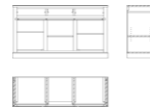

BOHÈME Sideboard Big

210 x 52 x 91 cm
235 x 52 x 91 cm