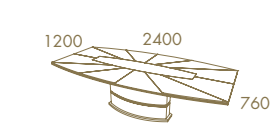

*Sunset*

*Sunset*

SUNSET Rect. Fixed Top Dining Table · CLUB Chair  
ELY Console · ELY Console Mirror

*Gaudi*

GAUDI Rect. Ext. Dining Table  
GAUDI Chair

—  
*Sunset with  
Gaudi Column*

SUNSET Fixed Top With Gaudi Column Dining Table  
CLUB Chair · BOGO Sideboard

—  
*Sunset*

SUNSET Fixed Top With Gaudi Column Dining Table  
SHELL Chair  
SUNSET 2,20 Sideboard  
SUNSET High Bar Unit  
RIVIERA Sideboard Mirror

SUNSET Fixed Top With Gaudi Column Dining Table · SHELL Chair  
SUNSET 2,20 Sideboard · SUNSET High Bar Unit · RIVIERA Sideboard Mirror