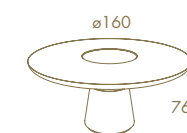

—  
*Sunset*

SUNSET Fixed Top With Gaudi Column Dining Table  
SHELL Chair  
SUNSET 2,20 Sideboard  
SUNSET High Bar Unit  
RIVIERA Sideboard Mirror

SUNSET Fixed Top With Gaudi Column Dining Table · SHELL Chair  
SUNSET 2,20 Sideboard · SUNSET High Bar Unit · RIVIERA Sideboard Mirror

—  
*Sunset*

SUNSET Round Dining Table  
SUNSET Chair  
SUNSET 2,20 Sideboard  
SUNSET Sideboard Mirror  
SUNSET High Bar Unit

SUNSET Round Dining Table  
SUNSET Chair

SUNSET 2,20 Sideboard · SUNSET Sideboard Mirror