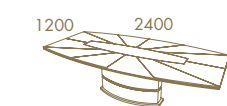

*Sunset*

*Sunset*

SUNSET Rect. Fixed Top Dining Table · CLUB Chair  
ELY Console · ELY Console Mirror

*Gaudi*

GAUDI Rect. Ext. Dining Table  
GAUDI Chair

—  
*Sunset with  
Gaudi Column*

SUNSET Fixed Top With Gaudi Column Dining Table  
CLUB Chair · BOGO Sideboard

—  
*Sunset*

SUNSET Fixed Top With Gaudi Column Dining Table  
SHELL Chair  
SUNSET 2,20 Sideboard  
SUNSET High Bar Unit  
RIVIERA Sideboard Mirror

SUNSET Fixed Top With Gaudi Column Dining Table · SHELL Chair  
SUNSET 2,20 Sideboard · SUNSET High Bar Unit · RIVIERA Sideboard Mirror