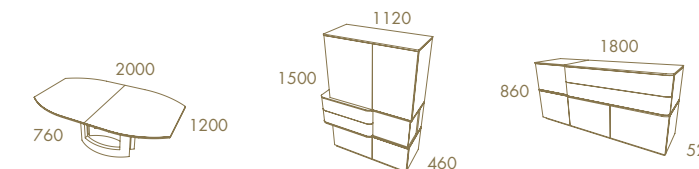

Jade

—  
*Sunset*

*The extraordinary beauty  
of simple lines that exhale elegance*

*Diabolo*

*Diabolo*

DIABOLO Living Wall Unit A  
CURVE Coffee Table

CURVE Dining Table  
 MEDIALE Chair  
 DIABOLO Bar  
 DIABOLO Sideboard 1800

Diabolo

DIABOLO Sideboard 2000 · CURVE Dining Table · DIABOLO Chair

*Mystifying the artistry and the  
functionality through clean lines  
and beautiful finishes*

*Curve*

—  
*Curve*

CURVE Sideboard 2300 · CURVE Mirror · CURVE Dining Table  
CURVE 205 Vitreen · CURVE Chair