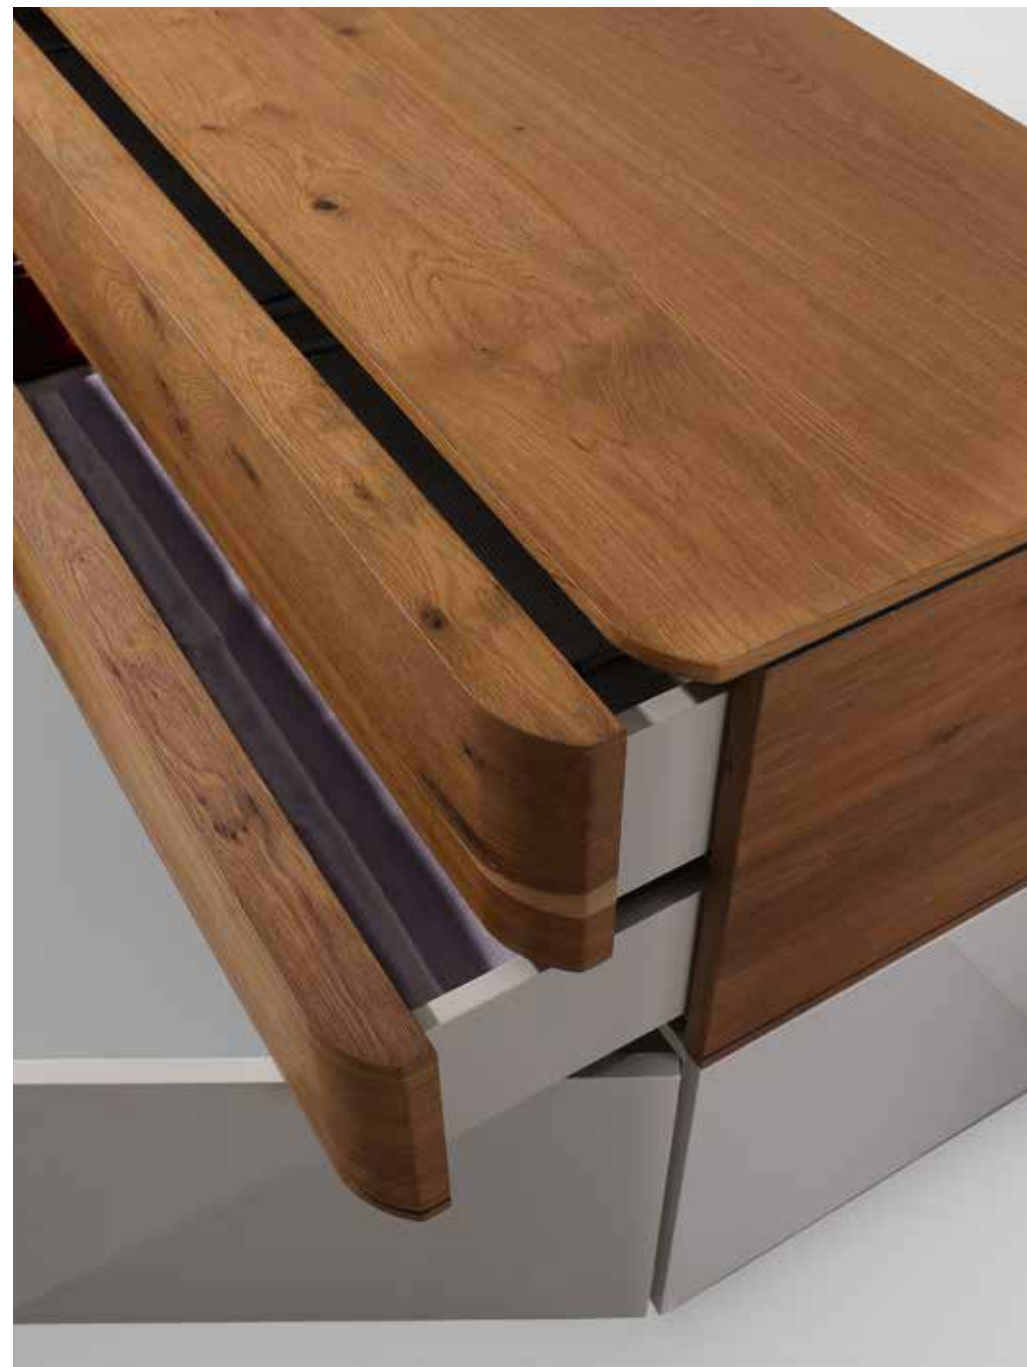

Jade

—  
*Sunset*

*The extraordinary beauty  
of simple lines that exhale elegance*

*Diabolo*

*Diabolo*

DIABOLO Living Wall Unit A  
CURVE Coffee Table

CURVE Dining Table  
 MEDIALE Chair  
 DIABOLO Bar  
 DIABOLO Sideboard 1800

Diabolo

DIABOLO Sideboard 2000 · CURVE Dining Table · DIABOLO Chair

*Mystifying the artistry and the  
functionality through clean lines  
and beautiful finishes*

*Curve*

—  
*Curve*

CURVE Sideboard 2300 · CURVE Mirror · CURVE Dining Table  
CURVE 205 Vitreen · CURVE Chair