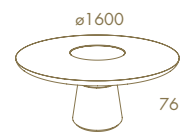

—  
*Sunset*

SUNSET Fixed Top With Gaudi Column Dining Table  
SHELL Chair  
SUNSET 2,20 Sideboard  
SUNSET High Bar Unit  
RIVIERA Sideboard Mirror

SUNSET Fixed Top With Gaudi Column Dining Table · SHELL Chair  
SUNSET 2,20 Sideboard · SUNSET High Bar Unit · RIVIERA Sideboard Mirror

—  
*Sunset*

SUNSET Round Dining Table  
SUNSET Chair  
SUNSET 2,20 Sideboard  
SUNSET Sideboard Mirror  
SUNSET High Bar Unit

SUNSET Round Dining Table  
SUNSET Chair

SUNSET 2,20 Sideboard · SUNSET Sideboard Mirror