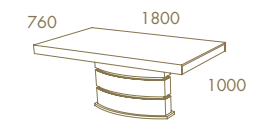

*Sunset*

*Sunset*

SUNSET Rect. Fixed Top Dining Table · CLUB Chair  
ELY Console · ELY Console Mirror

*Gaudi*

GAUDI Rect. Ext. Dining Table  
GAUDI Chair

—  
*Sunset with  
Gaudi Column*

SUNSET Fixed Top With Gaudi Column Dining Table  
CLUB Chair · BOGO Sideboard

—  
*Sunset*

SUNSET Fixed Top With Gaudi Column Dining Table  
SHELL Chair  
SUNSET 2,20 Sideboard  
SUNSET High Bar Unit  
RIVIERA Sideboard Mirror

SUNSET Fixed Top With Gaudi Column Dining Table · SHELL Chair  
SUNSET 2,20 Sideboard · SUNSET High Bar Unit · RIVIERA Sideboard Mirror