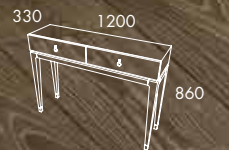

CLUB Console
CLUB Bench