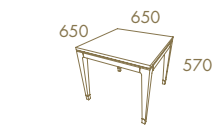

—  
*Sunset*

SUNSET Round Dining Table  
SUNSET Chair  
SUNSET 2,20 Sideboard  
SUNSET Sideboard Mirror  
SUNSET High Bar Unit

SUNSET Round Dining Table  
SUNSET Chair

SUNSET 2,20 Sideboard · SUNSET Sideboard Mirror

—  
*Sunset*

SUNSET 1,80 TV Base  
SUNSET Round Support Table  
SUNSET Coffee Table  
AVANTGARD sofa

*A place where comfort  
meets high quality,  
exquisite design and smooth lines*

*Club*

Page 44 CLUB Small Coffee Table  
AVANTGARDE Sofa