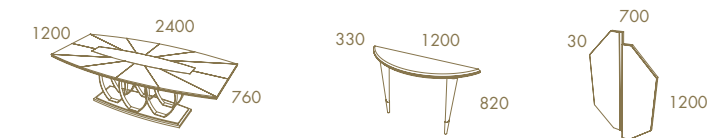

*Sunset*

*Sunset*

SUNSET Rect. Fixed Top Dining Table · CLUB Chair  
ELY Console · ELY Console Mirror

*Gaudi*

GAUDI Rect. Ext. Dining Table  
GAUDI Chair

—  
*Sunset with  
Gaudi Column*

SUNSET Fixed Top With Gaudi Column Dining Table  
CLUB Chair · BOGO Sideboard

—  
*Sunset*

SUNSET Fixed Top With Gaudi Column Dining Table  
SHELL Chair  
SUNSET 2,20 Sideboard  
SUNSET High Bar Unit  
RIVIERA Sideboard Mirror

SUNSET Fixed Top With Gaudi Column Dining Table · SHELL Chair  
SUNSET 2,20 Sideboard · SUNSET High Bar Unit · RIVIERA Sideboard Mirror

—  
*Sunset*

SUNSET Round Dining Table  
SUNSET Chair  
SUNSET 2,20 Sideboard  
SUNSET Sideboard Mirror  
SUNSET High Bar Unit

SUNSET Round Dining Table  
SUNSET Chair

SUNSET 2,20 Sideboard · SUNSET Sideboard Mirror