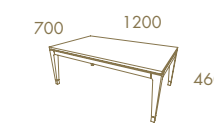

—  
*Sunset*

SUNSET Round Dining Table  
SUNSET Chair  
SUNSET 2,20 Sideboard  
SUNSET Sideboard Mirror  
SUNSET High Bar Unit

SUNSET Round Dining Table  
SUNSET Chair

SUNSET 2,20 Sideboard · SUNSET Sideboard Mirror

—  
*Sunset*

SUNSET 1,80 TV Base  
SUNSET Round Support Table  
SUNSET Coffee Table  
AVANTGARD sofa

*A place where comfort  
meets high quality,  
exquisite design and smooth lines*

*Club*

Page 44 CLUB Small Coffee Table  
AVANTGARDE Sofa