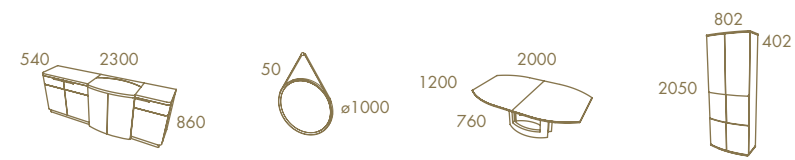

Diabolo

DIABOLO Sideboard 2000 · CURVE Dining Table · DIABOLO Chair

*Mystifying the artistry and the  
functionality through clean lines  
and beautiful finishes*

*Curve*

—  
*Curve*

CURVE Sideboard 2300 · CURVE Mirror · CURVE Dining Table  
CURVE 205 Vitreen · CURVE Chair