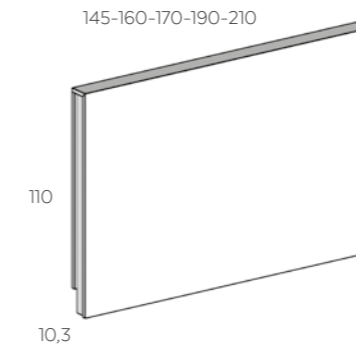

CABEZAL WALL

WALL HEADBOARD / TETE DE LIT WALL

Cabezal WALL

- Ref. D1210** Cabezal WALL de 199 a 224 cm.
Ref. D1211 Cabezal WALL de 224 a 254 cm.

Chapa
Laca Mate

267
289

Laca
Brillo

333
375

CABEZAL WALL DOBLE

WALL HEADBOARD / TETE DE LIT WALL

Cabezal Central WALL

- Ref. D1220** Cabezal central WALL s/135 cm. (145)
Ref. D1221 Cabezal central WALL s/150 cm. (160)
Ref. D1222 Cabezal central WALL s/160 cm. (170)
Ref. D1223 Cabezal central WALL s/180 cm. (190)
Ref. D1224 Cabezal central WALL s/200 cm. (210)