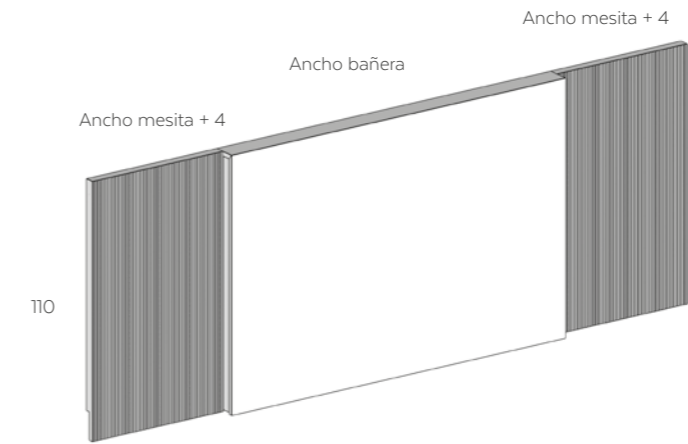

CABEZAL WALL

WALL HEADBOARD / TETE DE LIT WALL

Cabezal WALL

- Ref. D1210** Cabezal WALL de 199 a 224 cm.
Ref. D1211 Cabezal WALL de 224 a 254 cm.

Chapa
Laca Mate

267
289

Laca
Brillo

333
375

CABEZAL WALL DOBLE

WALL HEADBOARD / TETE DE LIT WALL

Cabezal Central WALL

- Ref. D1220** Cabezal central WALL s/135 cm. (145)
Ref. D1221 Cabezal central WALL s/150 cm. (160)
Ref. D1222 Cabezal central WALL s/160 cm. (170)
Ref. D1223 Cabezal central WALL s/180 cm. (190)
Ref. D1224 Cabezal central WALL s/200 cm. (210)