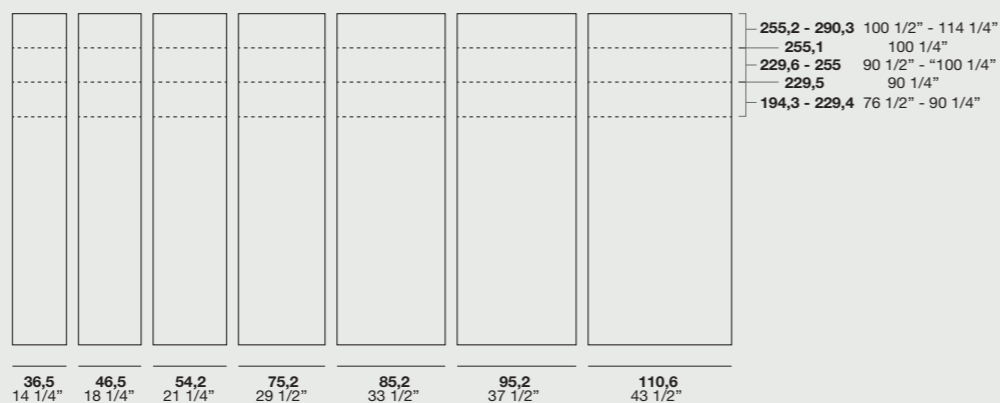

Go

Apertura battente /Swinging opening

Finiture frontale /Front finishes:

- Nobilitato Liscio / Smooth surfaced
- Nobilitato Olmo / Elm surfaced
- Nobilitato Rovere / Oak surfaced
- Nobilitato Quercia / Quercia surfaced
- Nobilitato Concrete Bronzo / Bronzo concrete surfaced
- Nobilitato Metal Smoke / Metal smoke surfaced
- Nobilitato Rasato / Stucco look surfaced
- Nobilitato Gurè / Gurè surfaced
- Laccati Opachi Base / Basic matt lacquereds
- Laccati Opachi / Matt lacquereds
- Nobilitati Roveri Laccati Opachi / Matt lacquered surfaced oak

Maniglie integrata / Built-in handle:

- Verniciato Bianco / Painted bianco
- Verniciato Titanio / Painted titanio
- Laccati Opachi / Matt lacquereds
- Finitura Ottone / Brass finish