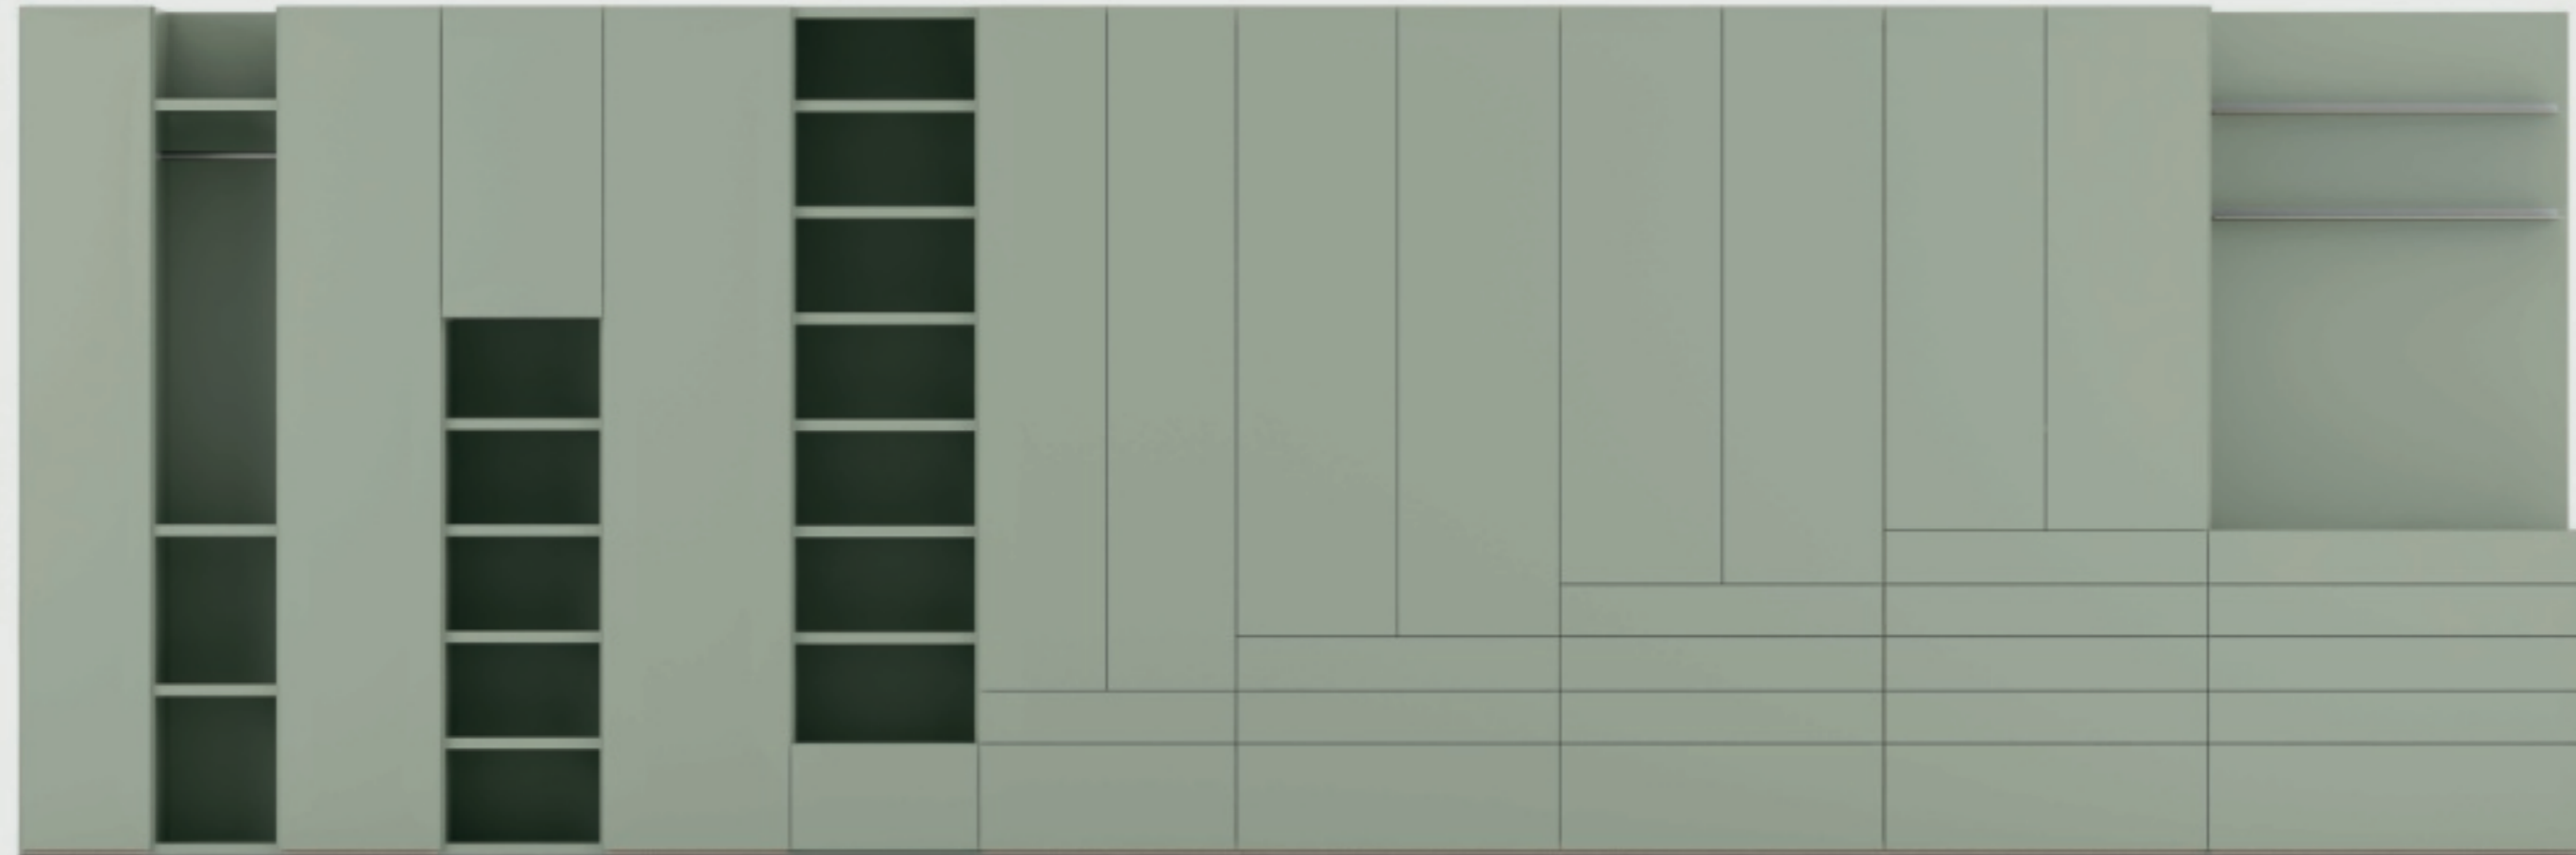

Modulo a giorno
centrale
Central open
units

Vano a giorno
componibile
con anta
Open modular
compartments
with door

Vano a giorno
componibile con
cesto
Open modular
compartments
with large drawer

Moduli ante battenti con cassetti esterni
Swinging door with external drawers units

Cassettiera esterna,
schienale e
mensole metallo
External chest of
drawers, back and
metal shelves