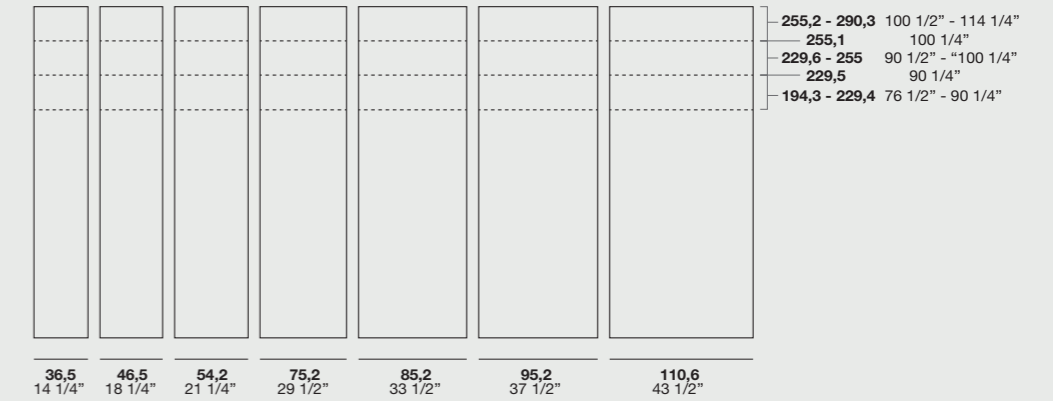

ANTE Doors / Puertas / Portes / Türen / Створки

Even

Apertura battente /Swinging opening

Finiture frontale /Front finishes:

Nobilitato Liscio / Smooth surfaced
Nobilitato Olmo / Elm surfaced
Nobilitato Rovere / Oak surfaced
Nobilitato Quercia / Quercia surfaced
Nobilitato Concrete Bronzo / Bronzo concrete surfaced
Nobilitato Metal Smoke /Metal smoke surfaced
Nobilitato Rasato / Stucco look surfaced
Nobilitato Gurè / Gurè surfaced
Laccati Opachi Base / Basic matt lacquered
Laccati Opachi / Matt lacquered
Nobilitati Roveri Laccati Opachi / Matt lacquered surfaced oak

Maniglie disponibili /Handles available:

Push-Pull
Hobby
Barra
Ellie
Z
Ponte
Katy
Katy T
Rev