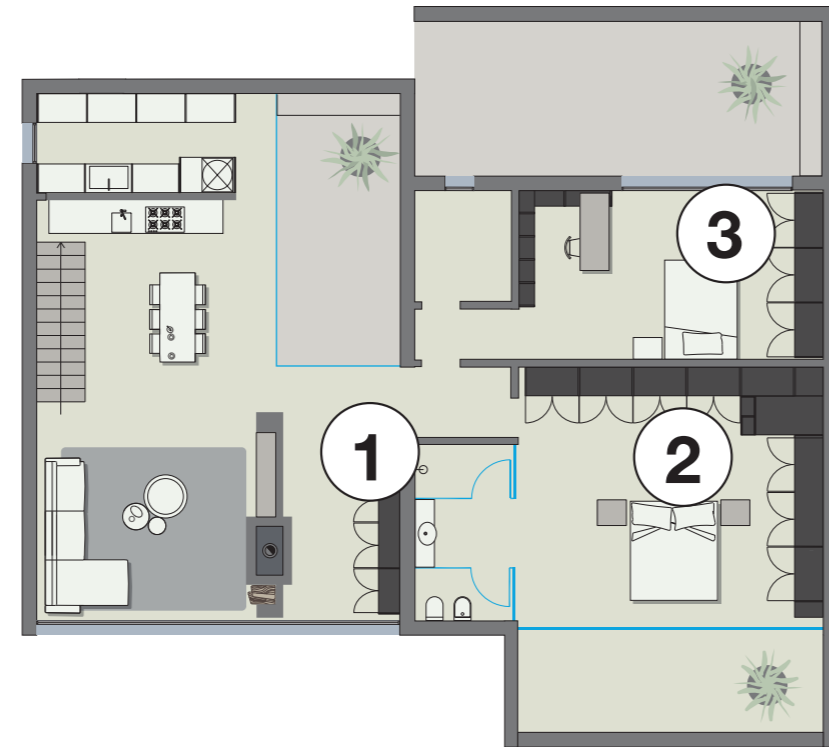

1. **1** **INGRESSO CORRIDOIO** Composizione Poker laccato arena opaco, vano a giorno laccato bordeaux opaco, interno nobilitato trama coloniale.
   ENTRANCE HALL CORRIDOR Poker composition in matt arena lacquered, open compartment in matt bordeaux lacquered, colonial pattern surfaced interior.

1. **2** **CAMERA** Composizione Poker laccato platino opaco, nobilitato Gurè, maniglia finitura ottone, interno nobilitato trama coloniale.
   BED ROOM Poker composition in matt platino lacquered, Gurè surfaced, ottone finish handle, colonial pattern surfaced interior.

1. **3** **CAMERETTA** Composizione Poker laccato moka shine opaco, maniglia Rigadin verniciato elettrocol raggrinzante, interno nobilitato trama coloniale.
   CHILDREN'S BEDROOM Poker composition in matt moka shine lacquered, Rigadin handle in elettrocol painted, colonial pattern surfaced interior.