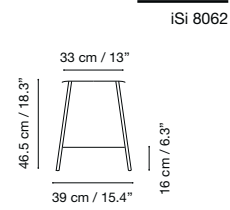

iSi 8063

Faro

Collection by iSiMAR

Collection made of galvanized wire, polyester powder coated. Suitable for outdoor, indoor, and contract use.

Colección fabricada con varilla galvanizado y lacado con polvo de poliéster. Apto para uso exterior, interior y contract.

Collection fabriquée en fil galvanisé et laqué avec de la poudre de polyester. Convient pour utilisation extérieure et intérieure et CHR.

Die Kollektion ist aus mit Polyester-Epoxid-Pulverlack lackiertem verzinktem Draht hergestellt.

iSi 8062