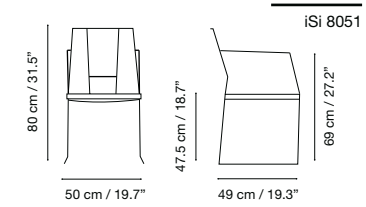

Dimensions in cm and inches
Medidas en cms y pulgadas
Mesures en cm et en pouces
Maße in cm und Zoll

Chicago

Collection by iSiMAR

Collection made of galvanized wire, polyester powder coated. Suitable for outdoor, indoor, and contract use.