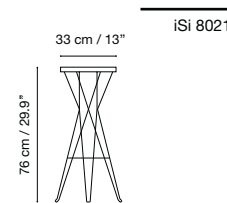

Madrid

Collection by iSiMAR

Collection made of galvanized wire, polyester powder coated. Suitable for outdoor, indoor, and contract use.

Colección fabricada con varilla galvanizado y lacado con polvo de poliéster. Apto para uso exterior, interior y contract.

Collection fabriquée en fil galvanisé et laqué avec de la poudre de polyester. Convient pour utilisation extérieure et intérieure et CHR.

Die Kollektion ist aus mit Polyester-Epoxid-Pulverlack lackiertem verzinktem Draht hergestellt.

(agora)

Cushions:

See Pag. 141