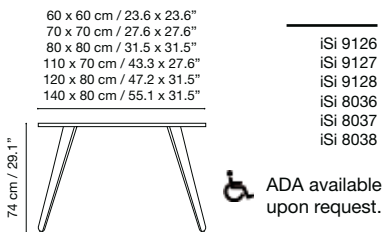

Dimensions in cm and inches
Medidas en cms y pulgadas
Mesures en cm et en pouces
Maße in cm und Zoll

ADA available upon request.

Menorca

Collection by iSiMAR

Collection made of galvanized wire, polyester powder coated. Suitable for outdoor, indoor, and contract use.