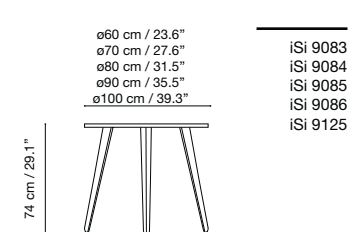

Dimensions in cm and inches
Medidas en cms y pulgadas
Mesures en cm et en pouces
Maße in cm und Zoll

ADA available upon request.

Menorca

Collection by iSiMAR

Collection made of galvanized wire, polyester powder coated. Suitable for outdoor, indoor, and contract use.