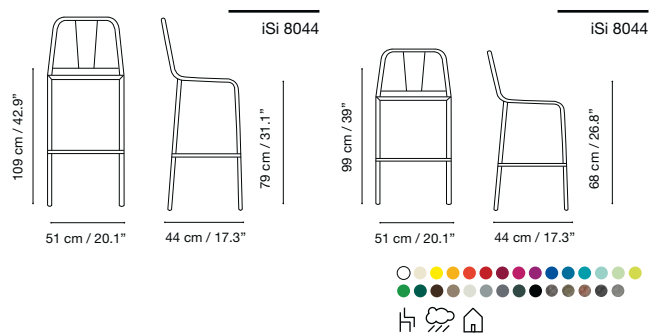

Nápoles

Collection by iSiMAR

Collection made of aluminum, polyester powder coated. Suitable for outdoor, indoor, and contract use.

Colección fabricada con aluminio lacado con polvo de poliéster. Apto para uso exterior, interior y contract.

Collection en aluminium et peint avec de la poudre de polyester. Convient pour utilisation extérieure, intérieure et CHR.

Die Kollektion ist aus mit Polyester-Epoxid-Pulverlack lackiertem Aluminium hergestellt.