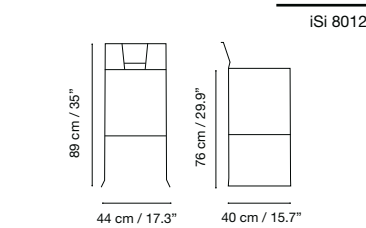

Dimensions in cm and inches
Medidas en cms y pulgadas
Mesures en cm et en pouces
Maße in cm und Zoll

Chicago

Collection by iSiMAR

Collection made of galvanized wire, polyester powder coated. Suitable for outdoor, indoor, and contract use.