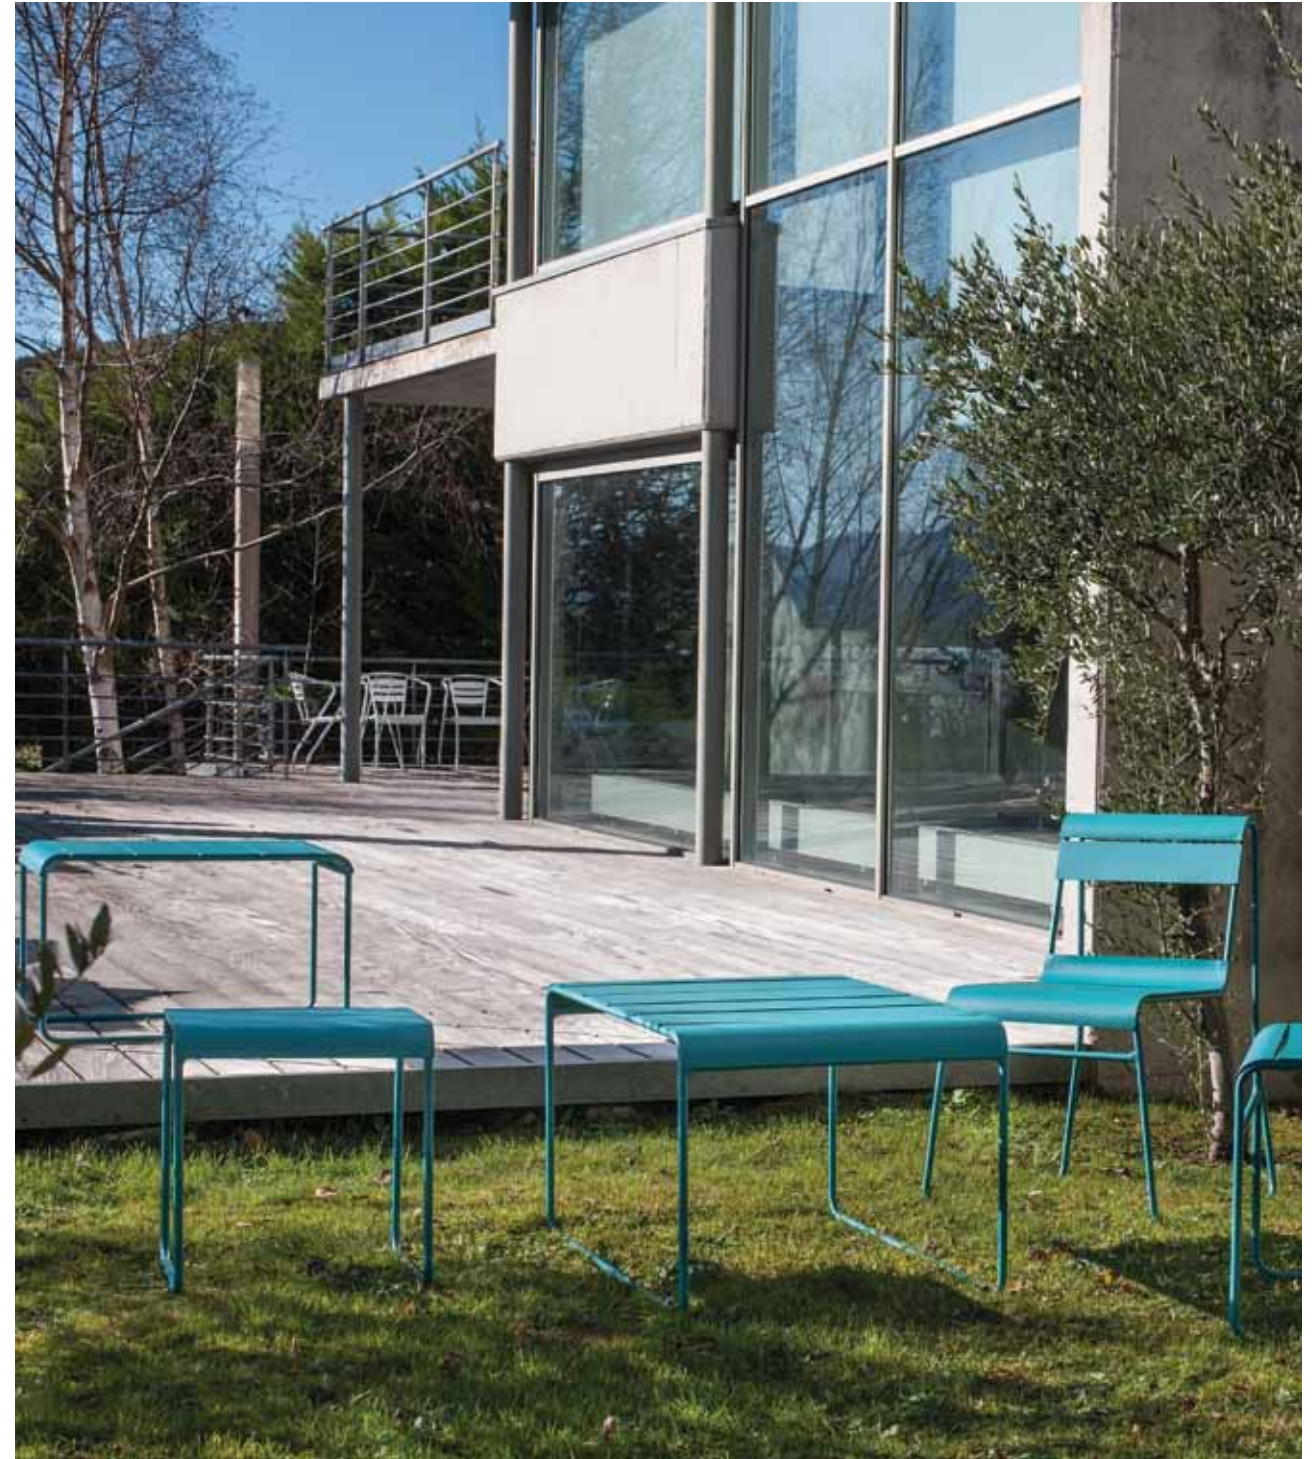

Toscana Table, Bench, Puff and Chairs
Agata blue RAL 5018