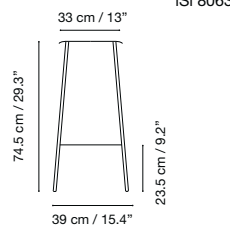

(agora)

Cushions:

See Pag. 141