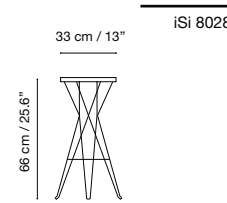

Madrid

Collection by iSiMAR

Collection made of galvanized wire, polyester powder coated. Suitable for outdoor, indoor, and contract use.

Colección fabricada con varilla galvanizado y lacado con polvo de poliéster. Apto para uso exterior, interior y contract.

Collection fabriquée en fil galvanisé et laqué avec de la poudre de polyester. Convient pour utilisation extérieure et intérieure et CHR.

Die Kollektion ist aus mit Polyester-Epoxid-Pulverlack lackiertem verzinktem Draht hergestellt.

(agora)

Cushions:

See Pag. 141