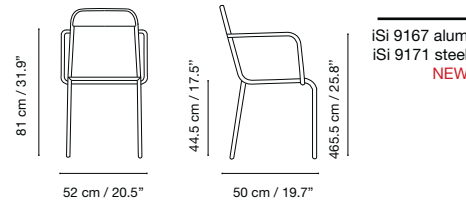

iSi 9167 alum
iSi 9171 steel
NEW