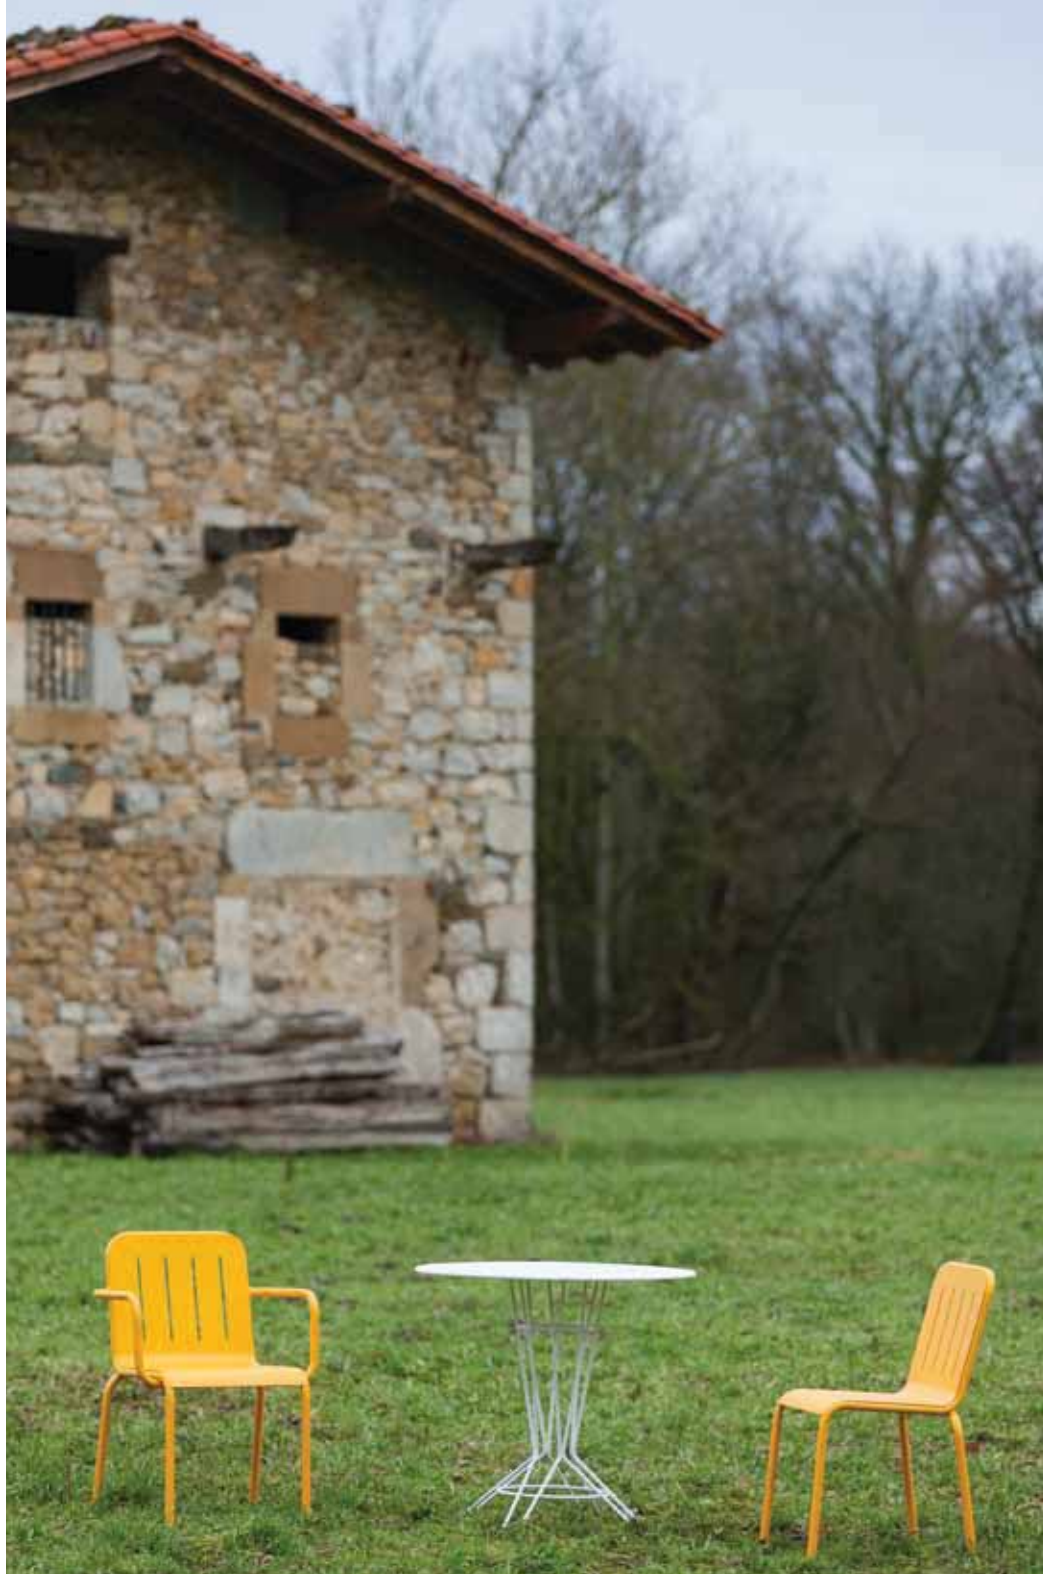

SARDINIA

Sardinia Chair & Armchair
Natural Honey RAL 1028
Nostrum Table
Ibiza White RAL 9016

Sardinia Chair & Armchair
Geranium Red RAL 3020