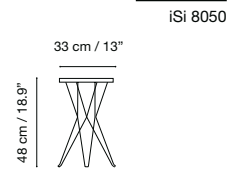

Madrid

Collection by iSiMAR

Collection made of galvanized wire, polyester powder coated. Suitable for outdoor, indoor, and contract use.

Colección fabricada con varilla galvanizado y lacado con polvo de poliéster. Apto para uso exterior, interior y contract.

Collection fabriquée en fil galvanisé et laqué avec de la poudre de polyester. Convient pour utilisation extérieure et intérieure et CHR.

Die Kollektion ist aus mit Polyester-Epoxid-Pulverlack lackiertem verzinktem Draht hergestellt.

(agora)

Cushions:

See Pag. 141