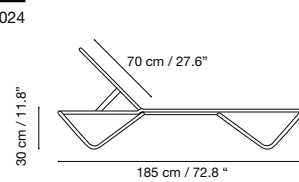

Barceloneta

Collection by iSiMAR

Collection made of aluminum, polyester powder coated. Suitable for outdoor, indoor, and contract use.

Colección fabricada con aluminio lacado con polvo de poliéster. Apto para uso exterior, interior y contract.

Collection en aluminium et peint avec de la poudre de polyester. Convient pour utilisation extérieure, intérieure et CHR.

Die Kollektion ist aus mit Polyester-Epoxid-Pulverlack lackiertem Aluminium hergestellt.

(agora)

Cushions:

See Pag. 141

Dimensions in cm and inches
Medidas en cms y pulgadas
Mesures en cm et en pouces
Maße in cm und Zoll

TEXTILEN
Available in various colors, please inquire.
Disponible en varios colores, consultar.
Disponibles en différentes Couleurs, consulter.
In mehreren Farben erhältlich, erkundigen Sie sich.