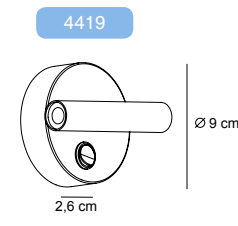

MiniFlat

Design by Cristian Cubiñá

Estructura hierro
Structure iron

Con driver, lámpara LED incluida, no reemplazable
With Driver, LED lamp included, not replaceable

- 4419/011 blanco **white**
- 4419/016 níquel mate **matt nickel**
- 4413/011 blanco **white**
- 4413/016 níquel mate **matt nickel**
- 4414/011 blanco **white**
- 4414/016 níquel mate **matt nickel**

LED Cree 3W 3000K 260lm 30°

CE IP 20 A+