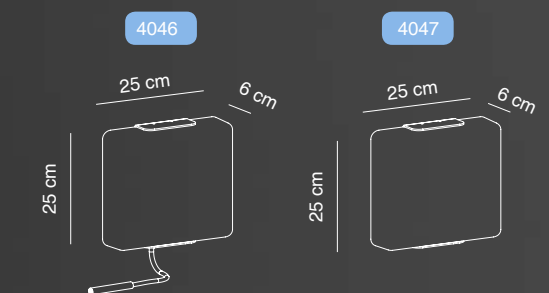

Square

Design by Josep Novell & Ernest Perera

Estructura hierro pintado epoxi
Structure powder coated iron

Pantalla metacrilato opal conformado
Shade formed opal methacrylate

Con interruptor para el lector. Lámpara LED incluida, no reemplazable
With switch for the reading light. LED lamp included, not replaceable

Con lector
With reading light

4046/011 blanco **white**

4046/016 plata **silver**

G24q 26W x 2

A

LED Cree 3W 3000K 260lm 30°

A+

Sin lector
Without reading light

4047/011 blanco **white**

4047/016 plata **silver**

G24q 26W x 2

A

CE IP 20