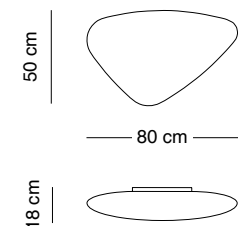

Stone

Design by Josep Novell & Josep Puig

Pantalla polietileno rotomoldeado
Shade rotomolded polyethylene

Estructura hierro pintado epoxi blanco
Structure iron epoxi white painted

Balasto electrónico incluido / Lámpara no incluida
Electronic ballast included / Lamp not included

9300/036 blanco **white**

2Gx13 T5 55W **B**

9300/036LED blanco **white**

LED Epistar 40W 3500lm 3000K **A+**

Regulable mediante Triac
Dimming through Triac

CE IP 20