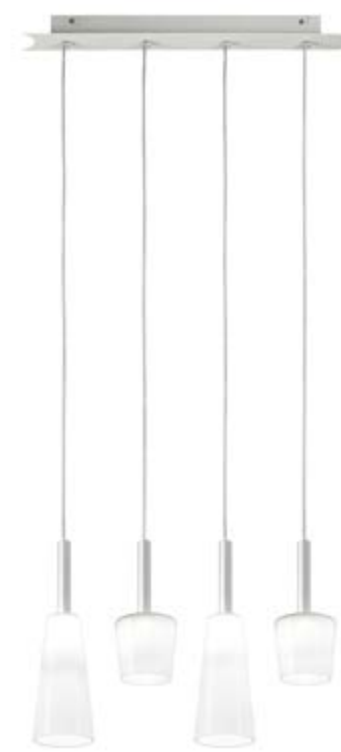

Blow

Design by Josep Novell & Ernest Perera

Estructura hierro / latón
Structure iron / brass

Pantalla cristal soplado no incluida
Blown glass shade not included

Lámpara incluida y no reemplazable
Lamp included and not replaceable

5700/V41 colgante lineal 4 luces blanco para cristales ovales / cónicos
linear pendant 4 lights white for oval / conic glasses

5700/V46 colgante lineal 4 luces níquel para cristales ovales / cónicos
linear pendant 4 lights matt nickel for oval / conic glasses

5700/V47 colgante lineal 4 luces cromo para cristales ovales / cónicos
linear pendant 4 lights chrome for oval / conic glasses

LED Cree 3W 3000K 180lm

CE