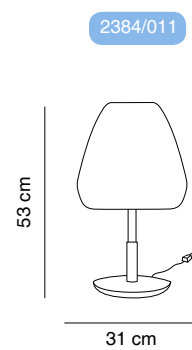

Aspen

Design by Javier Taberner & Nacho Poveda

Pantalla cerámica esmaltada brillante
Shade shiny enamelled ceramic

Estructura madera de roble / hierro pintado epoxi / cable textil
Structure oak wood / epoxy painted iron / textile cable

Lámparas no incluidas
Lamps not included

2382/011 blanco **white**

2384/011 blanco **white**

3x E14 max. 10W / LED

CE IP20 A