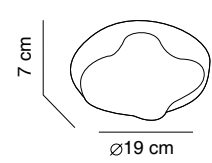

Mizu

Design by Ricard Ferrer

Pantalla cristal triplex opal
Shade opal blown glass

Estructura hierro pintado epoxi/aro aluminio
Structure iron epoxy painted/aluminium ring

Lámpara no incluida
Lamp not included

9282

9283

9280

9281

9282/011 blanco **white**

9282/016 plata **silver**

220V G9 60W / LED

9283/011 blanco **white**

9283/016 plata **silver**

220V G9 40W / LED

9280/011 blanco **white**

9280/016 plata **silver**

220V G9 60W / LED

9281/011 blanco **white**

9281/016 plata **silver**

220V G9 40W / LED

CE IP23 A+

pag
240