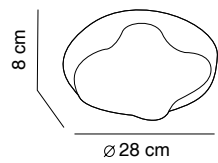

Mizu

Design by Ricard Ferrer

Pantalla cristal triplex opal
Shade opal blown glass

Estructura hierro pintado epoxi/aro aluminio
Structure iron epoxy painted/aluminium ring

Lámpara no incluida
Lamp not included

9282

9283

9280

9281

9282/011 blanco **white**

9282/016 plata **silver**

220V G9 60W / LED

9283/011 blanco **white**

9283/016 plata **silver**

220V G9 40W / LED

9280/011 blanco **white**

9280/016 plata **silver**

220V G9 60W / LED

9281/011 blanco **white**

9281/016 plata **silver**

220V G9 40W / LED

CE IP23 A+

pag
240