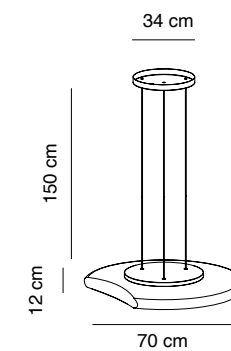

Moon

Design by Josep Novell & Ernest Perera

Estructura hierro pintado blanco texturado
Structure iron white textured powder coated

Pantalla Polietileno rotomoldeado opal
Shade white texturized rotomolded polyethylene

Regulable mediante Triac. Lámpara incluida y no reemplazable
Dimming through Triac . Lamp included and not replaceable

5850/011 blanco **white**

LED Epistar 40W 3000K 3500lm

CE ☐ IP 23 ☒ A+