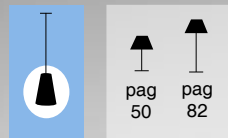

LED Cree 3W 3000K 180lm

CE   

pag
50

pag
82

Blow

Design by Josep Novell & Ernest Perera

Estructura hierro / latón
Structure iron / brass

Pantalla cristal soplado no incluida
Blown glass shade not included