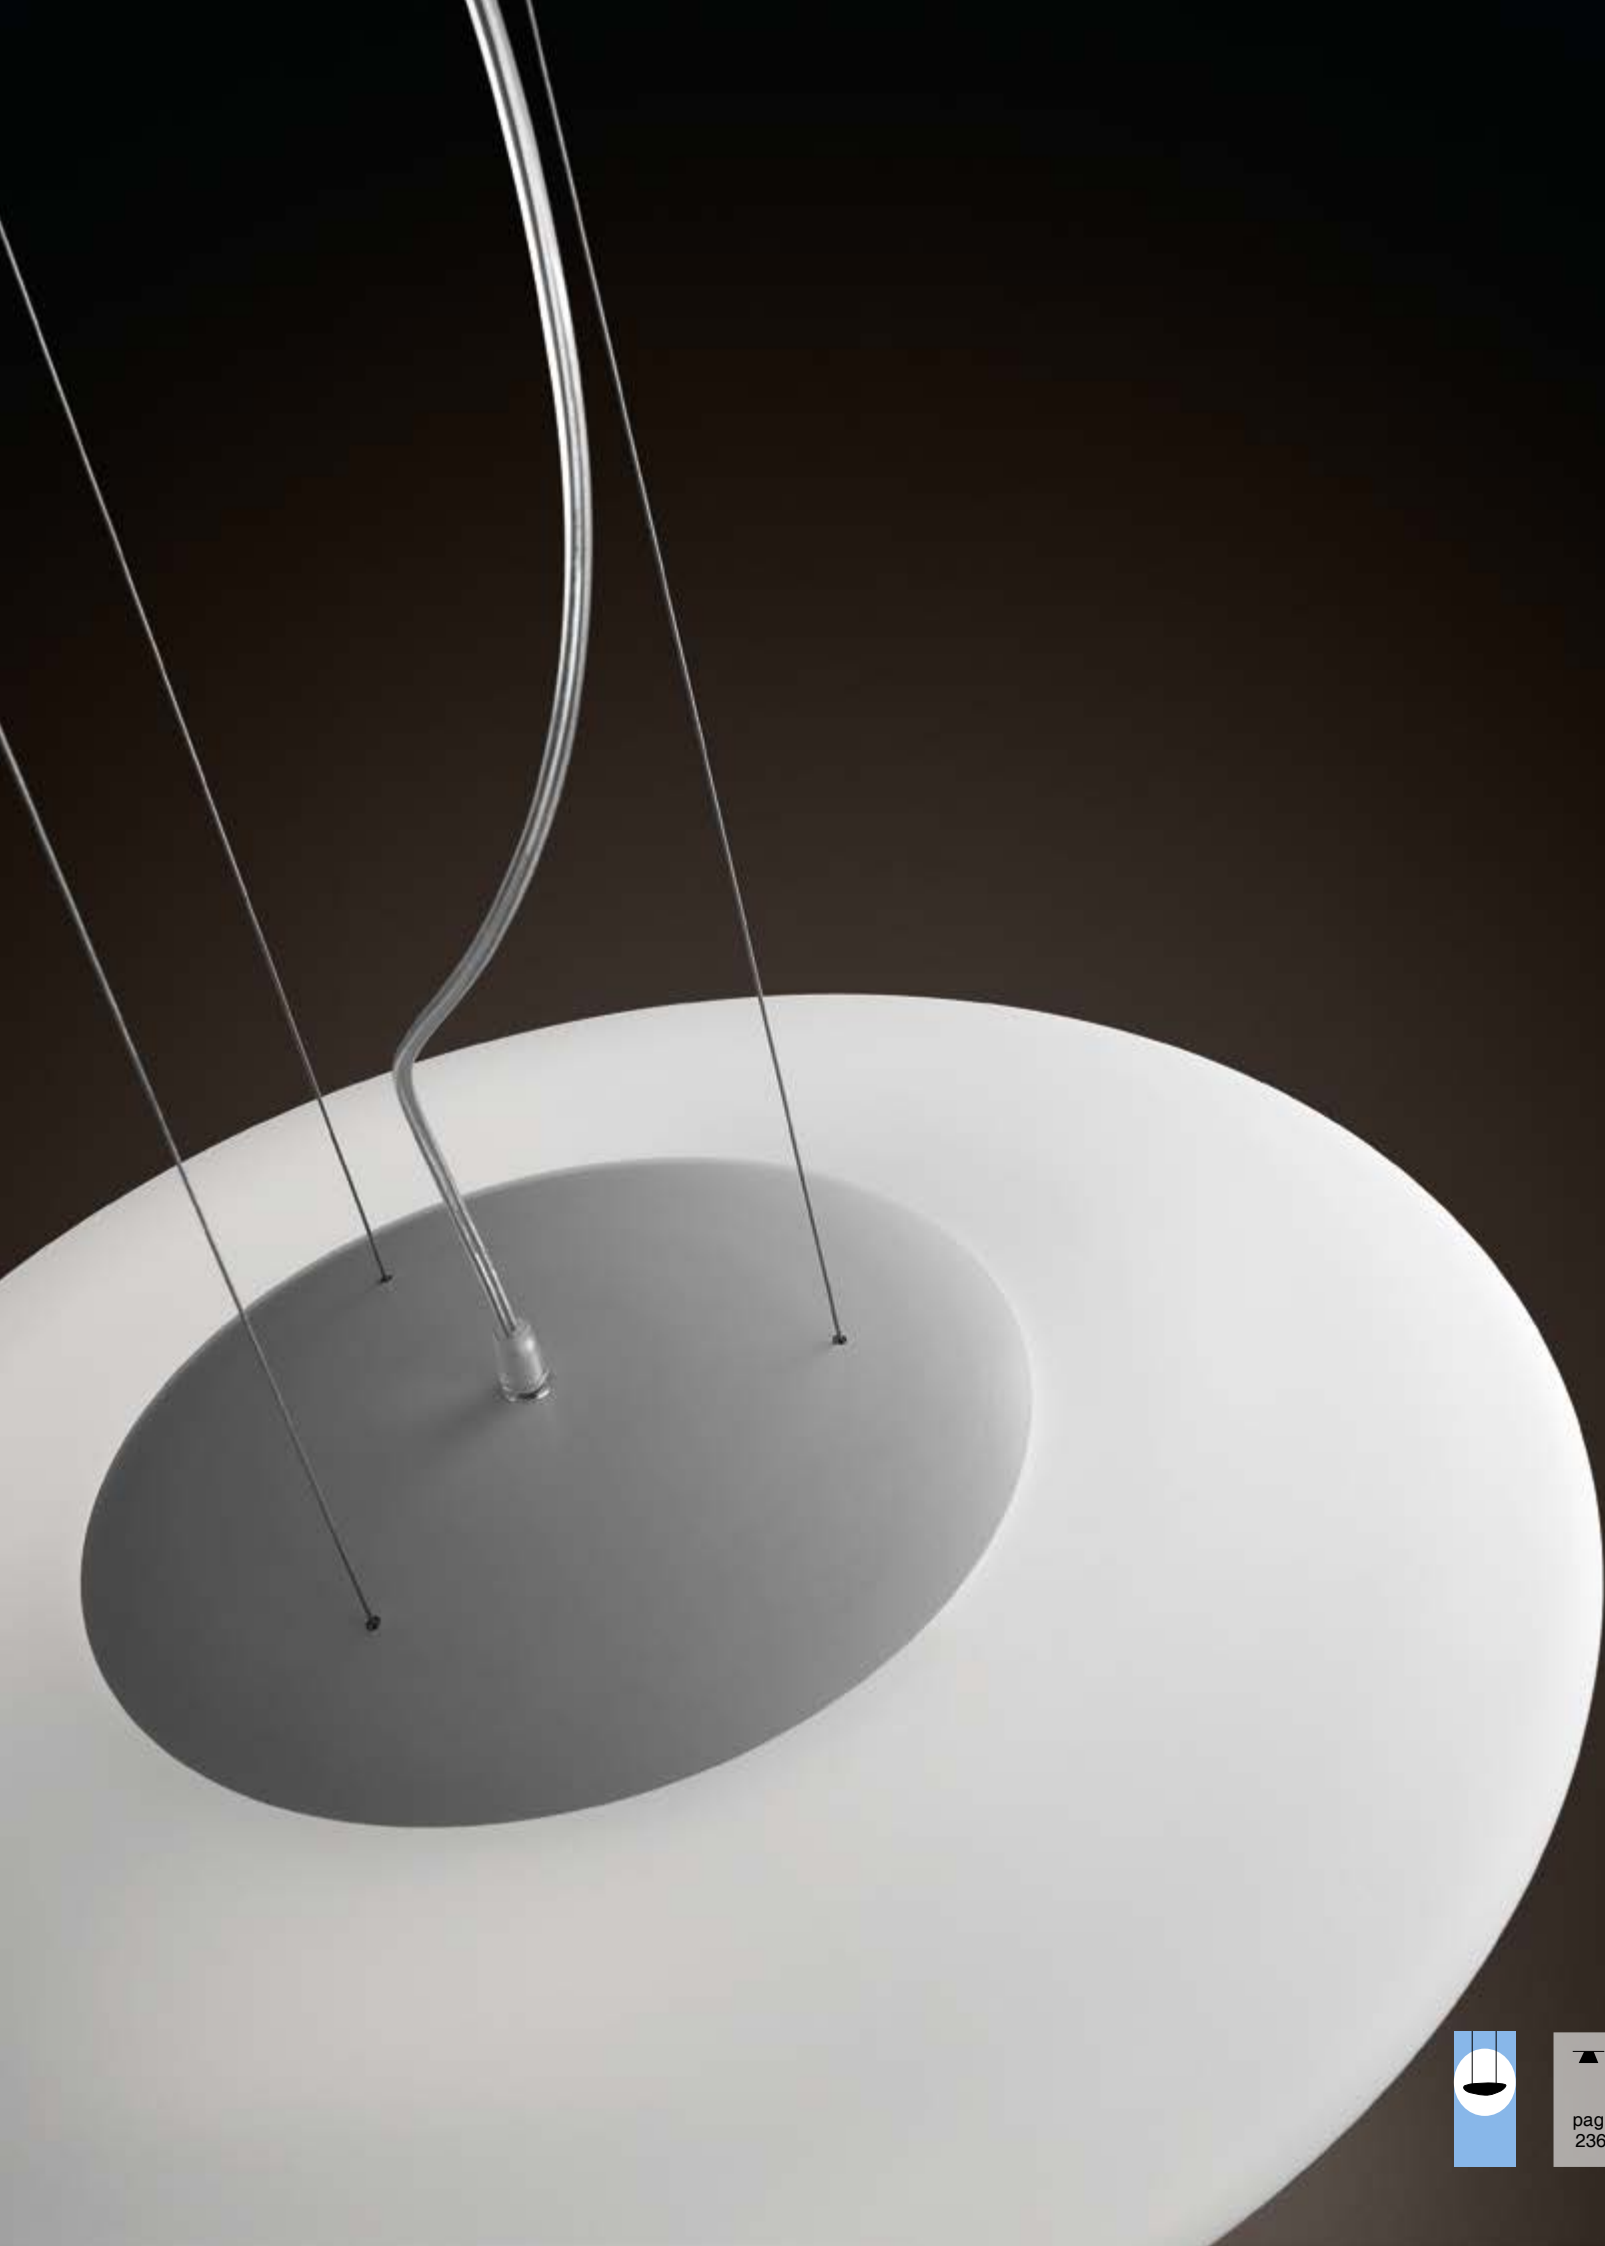

pag
236

En la versión RGB, mediante el mando a distancia se puede variar el color de los LED y fijarlo en el color deseado.

In the RGB version, by using the remote control the LED colour can be changed and fixed in the desired one.

Sun

Design by Josep Puig & Josep Novell

Pantalla cristal opal triplex soplado
Shade triplex blown opal glass

Estructura hierro
Structure iron

Lámpara no incluida
Lamp not included

5311/016 pintado epoxi blanco **epoxy white painted**

R7s 200W / LED **A+**

Lámpara incluida y no reemplazable
Lamp included and not replaceable

5311/016 RGB pintado epoxi blanco **epoxy white painted**
RGB LED 12W 300lm-350lm **A+**

Suspensión mediante cables de acero de 2 metros
ajustables mediante sistema de autobloqueo
Suspended by 2 metres of steel cable, height adjustable with auto blocking system

CE IP 20