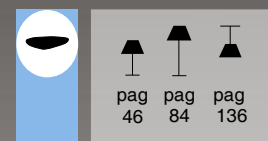

CE IP 20

5100/196S
5110/376S

16 cm

∅ 70 cm

5100/376S
5110/376S

20 cm

∅ 80 cm

Deco