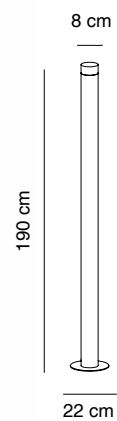

↑
pag
54

Suit Led

Design by Oriol Llahona

Estructura solid surface
Structure solid surface

Lámpara no incluida. Con regulador
Lamp not included. With dimmer

3920/011 blanco **white**
E27 LED máx. 12W

CE IP20 A+