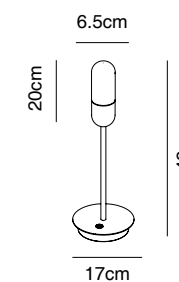

Sin regulador **without dimmer**

Lámpara incluida, no reemplazable
Lamp included, not replaceable

2270/011 blanco **withe**

LED Seoul 4,5W 3000K 450lm

CE   

Capsule

Design by Cristian Cubiñá

Pantalla cristal opal
Shade opal glass