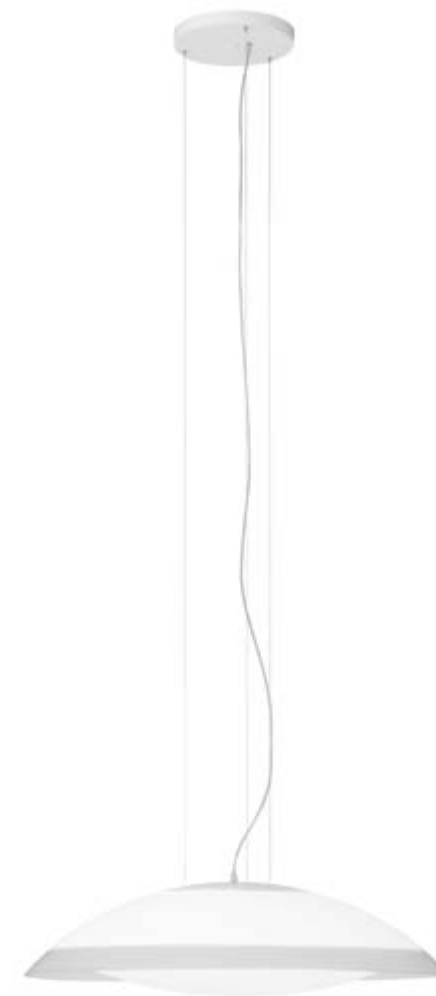

Lens

Design by Cristian Cubiná

Pantalla metacrilato opal
Shade opal methacrylate

Balasto electrónico incluido / Lámpara no incluida
Electronic ballast included / Lamp not included

5260/011 (70cm) blanco **white**

5290/011 (90cm) blanco **white**

5200/011 (120cm) blanco **white**

2Gx13 T5 55W **B**

Lámpara incluida y no reemplazable
Lamp included and not replaceable

5260/011LED (70cm) blanco **white**

5290/011LED (90cm) blanco **white**

5200/011LED (120cm) blanco **white**

LED Epistar 40W 3500lm 3000K **A+**

CE IP 20