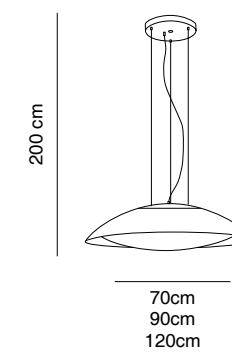

Lens RGB

Design by Cristian Cubin

Pantalla metacrilato opal
Shade opal methacrylate

Lmpara incluida y no reemplazable
Lamp included and not replaceable

Mediante el mando a distancia (incluido) se puede variar el color de los LED y fijarlo en el color deseado.

By using the remote control (included) the LED colour can be changed and fixed in the desired one.

5260/011RGB (70cm) blanco **white**

5290/011RGB (90cm) blanco **white**

5200/011RGB (120cm) blanco **white**

RGB LED 12W, 300lm - 350lm