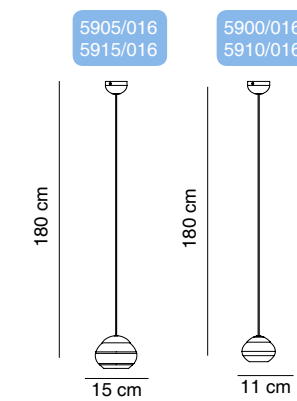

Soft

Design by Cristian Cubiñá

Pantalla cristal prensado rosado o negro
Shade pressed glass pink or black

Estructura hierro níquel mate.
Structure iron matt nickel

Lámpara incluida, no reemplazable
Lamp included, not replaceable

5900/016 cristal pequeño rosado **small pink glass**

5905/016 cristal grande rosado **big pink glass**

5910/016 cristal pequeño negro **small black glass**

5915/016 cristal grande negro **big black glass**

LED Seoul 4,5W 3000K 450lm

CE