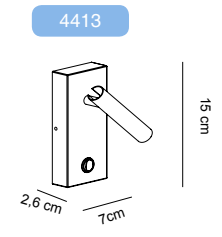

MiniFlat

Design by Cristian Cubiñá

Estructura hierro
Structure iron

Con driver, lámpara LED incluida, no reemplazable
With Driver, LED lamp included, not replaceable

- 4419/011 blanco **white**
- 4419/016 níquel mate **matt nickel**
- 4413/011 blanco **white**
- 4413/016 níquel mate **matt nickel**
- 4414/011 blanco **white**
- 4414/016 níquel mate **matt nickel**

LED Cree 3W 3000K 260lm 30°

CE IP 20 A+