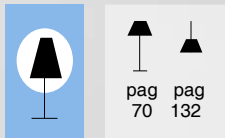

Sin regulador **without dimmer**

Lámpara incluida, no reemplazable
Lamp included, not replaceable

2270/011 blanco **withe**

LED Seoul 4,5W 3000K 450lm

CE   

Capsule

Design by Cristian Cubiñá

Pantalla cristal opal
Shade opal glass