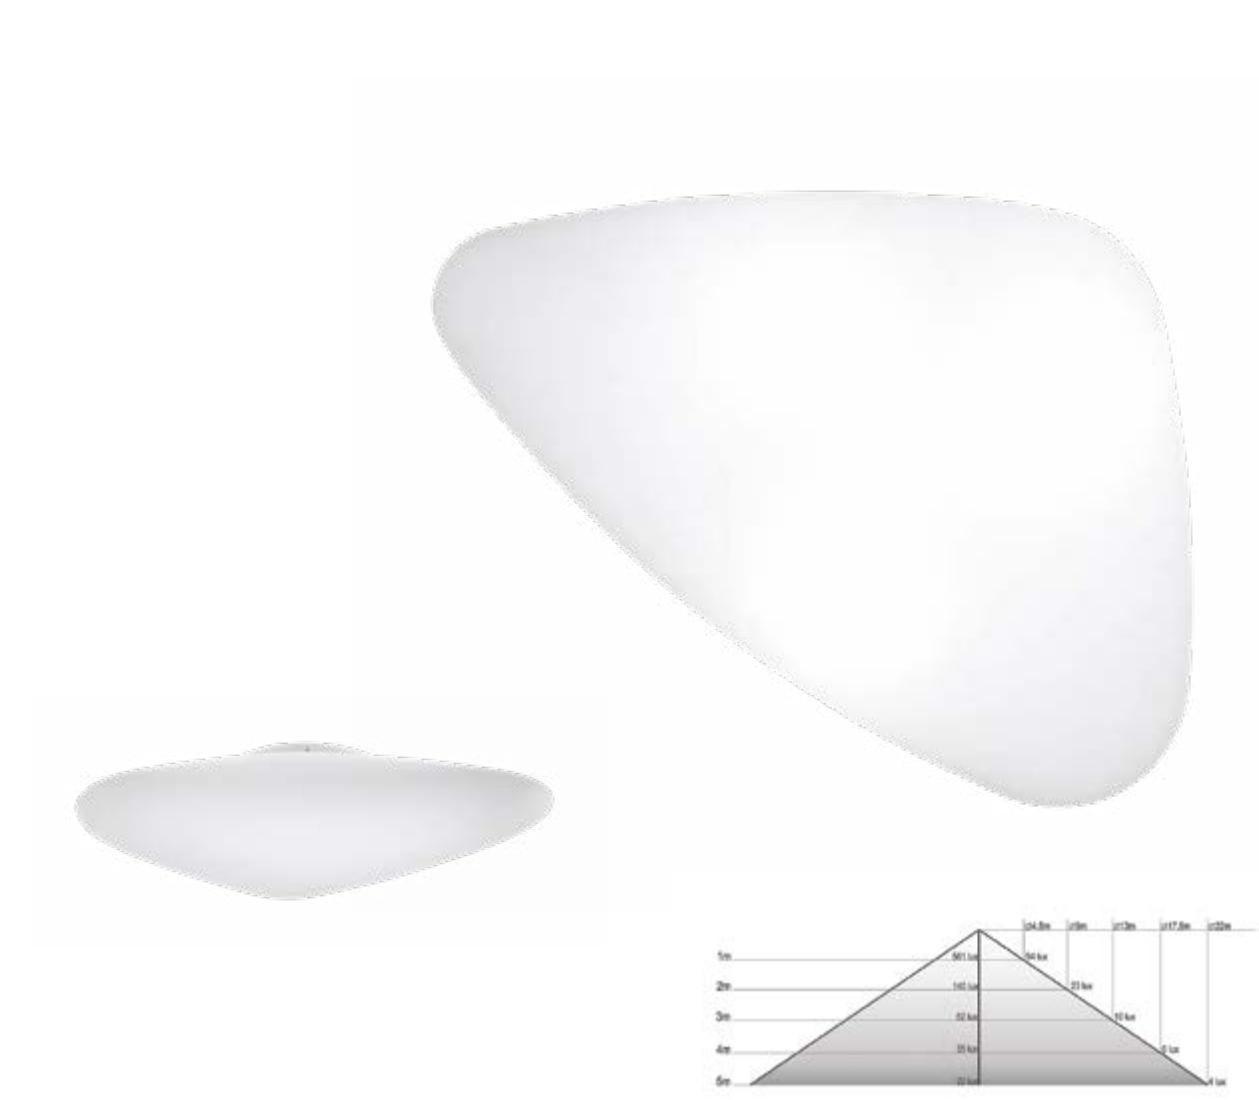

Curvas fotométricas disponibles en www.almalight.com
Photometric curves available on www.almalight.com

Stone

Design by Josep Novell & Josep Puig

Pantalla polietileno rotomoldeado
Shade rotomolded polyethylene

Estructura hierro pintado epoxi blanco
Structure iron epoxi white painted

Balasto electrónico incluido / Lámpara no incluida
Electronic ballast included / Lamp not included

9300/036 blanco **white**

2Gx13 T5 55W **B**

9300/036LED blanco **white**

LED Epistar 40W 3500lm 3000K **A+**

Regulable mediante Triac
Dimming through Triac

CE IP 20