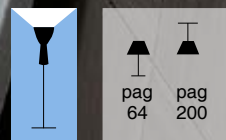

Kone

Design by Cristian Cubiñá

Pantalla cristal triplex soplado
Shade triplex blown glass

Estructura hierro
Structure iron

Lámpara no incluida
Lamp not included

3125/017 blanco **white**

E14 60W / LED

CE IP 20