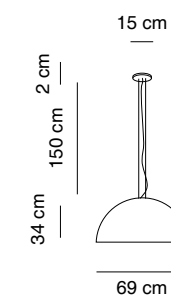

Capitone Led

Design by Oriol Llahona

Estructura hierro pintado epoxy blanco
Structure iron white powdered coated

Pantalla solid surface
Shade solid surface

Lamparas incluidas y no reemplazables / Peso 10Kg
Lamps included and not replaceable / Weight 10 kg

5400/011 blanco **white**

LED Seoul Acriche 18W 1800lm 3000K

CE ☐ IP 20 ☒ A+