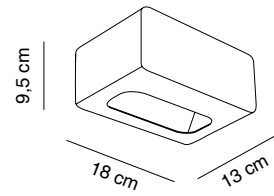

Note

Design by Oriol Llahona

Estructura aluminio anodizado o pintado epoxi texturizado
Structure anodized or texturized epoxy painted aluminium

Los acabados pintados son texturizados. Bajo pedido puede pintarse según RAL del cliente. La pantalla frontal en aluminio anodizado puede personalizarse bajo pedido
Painted finishings are texturized. Under request can be painted in customers RAL. Front shade in anodized aluminium can be personalized under request

Lámpara no incluida
Lamp not included

4900/011 blanco **white**

4900/015 rojo **red (ral 3020)**

4900/016 anodizado plata **silver anodized**

4900/017 pintado plata **silver**

4900/018 negro **black**

☞ R7s max. 120W ECO / LED

CE