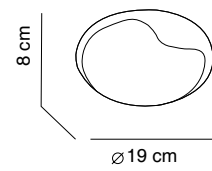

Mizu

Design by Ricard Ferrer

Pantalla cristal triplex opal
Shade opal blown glass

Estructura hierro pintado epoxi/aro aluminio
Structure iron epoxy painted/aluminium ring

Lámpara no incluida
Lamp not included

9282

9283

9280

9281

9282/011 blanco **white**

9282/016 plata **silver**

220V G9 60W / LED

9283/011 blanco **white**

9283/016 plata **silver**

220V G9 40W / LED

9280/011 blanco **white**

9280/016 plata **silver**

220V G9 60W / LED

9281/011 blanco **white**

9281/016 plata **silver**

220V G9 40W / LED

CE IP23 A+

pag
240