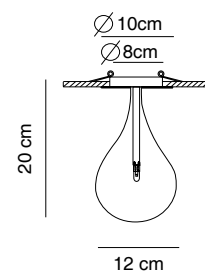

Drop Downlight

Design Cristian Cubiñá

Pantalla cristal borosilicato transparente
Shade borosilicate transparent glass

Foco empotrado/Estructura hierro
Embedded downlight/Structure iron

Transformador / driver no incluido
Transformer / driver not included

Lámpara incluida y reemplazable
Lamp included and replaceable

9101/016 halógeno cromo **chrome**

G4 12V-20W **C**

9111/016 LED cromo **chrome**

LED G4 1,5W 110lm 2700K **A+**

CE