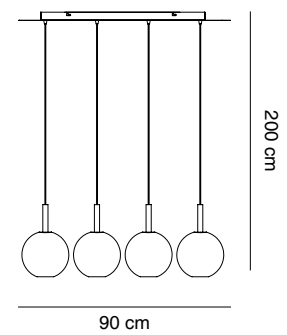

Blow

Design by Josep Novell & Ernest Perera

Estructura hierro / latón
Structure iron / brass

Pantalla cristal soplado no incluida
Blown glass shade not included

Lámpara incluida y no reemplazable
Lamp included and not replaceable

5700/V41 colgante lineal 4 luces blanco para cristales ovales / cónicos
linear pendant 4 lights white for oval / conic glasses

5700/V46 colgante lineal 4 luces níquel para cristales ovales / cónicos
linear pendant 4 lights matt nickel for oval / conic glasses

5700/V47 colgante lineal 4 luces cromo para cristales ovales / cónicos
linear pendant 4 lights chrome for oval / conic glasses

LED Cree 3W 3000K 180lm

CE