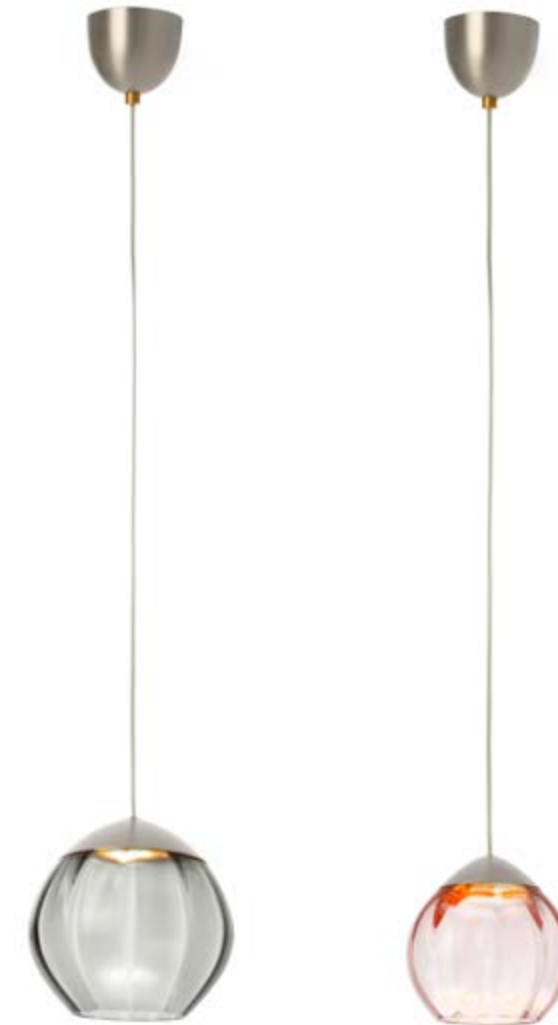

Soft

Design by Cristian Cubiñá

Pantalla cristal prensado rosado o negro
Shade pressed glass pink or black

Estructura hierro níquel mate.
Structure iron matt nickel

Lámpara incluida, no reemplazable
Lamp included, not replaceable

5900/016 cristal pequeño rosado **small pink glass**

5905/016 cristal grande rosado **big pink glass**

5910/016 cristal pequeño negro **small black glass**

5915/016 cristal grande negro **big black glass**

LED Seoul 4,5W 3000K 450lm

CE