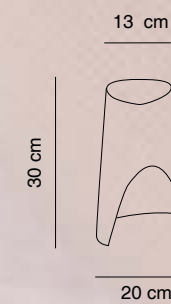

CE IP 20 A*

Suit Led

Design by Oriol Llahona

Estructura solid surface
Structure solid surface

Lámpara no incluida. Con regulador
Lamp not included. With dimmer

2920/011 blanco **white**

 G9 max. 60W / LED

CE   