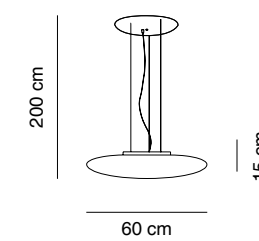

Sun

Design by Josep Puig & Josep Novell

Pantalla cristal opal triplex soplado
Shade triplex blown opal glass

Estructura hierro
Structure iron

Lámpara no incluida
Lamp not included

5311/016 pintado epoxi blanco **epoxy white painted**

R7s 200W / LED **A+**

Lámpara incluida y no reemplazable
Lamp included and not replaceable

5311/016 RGB pintado epoxi blanco **epoxy white painted**
RGB LED 12W 300lm-350lm **A+**

Suspensión mediante cables de acero de 2 metros
ajustables mediante sistema de autobloqueo
Suspended by 2 metres of steel cable, height adjustable with auto blocking system

CE IP 20