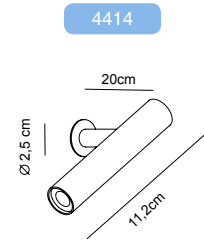

MiniFlat

Design by Cristian Cubiñá

Estructura hierro
Structure iron

Con driver, lámpara LED incluida, no reemplazable
With Driver, LED lamp included, not replaceable

- 4419/011 blanco **white**
- 4419/016 níquel mate **matt nickel**
- 4413/011 blanco **white**
- 4413/016 níquel mate **matt nickel**
- 4414/011 blanco **white**
- 4414/016 níquel mate **matt nickel**

LED Cree 3W 3000K 260lm 30°

CE IP 20 A+