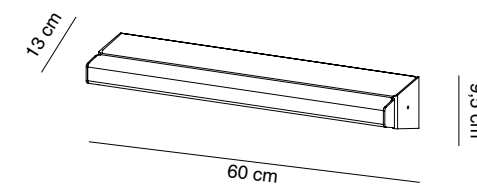

Cross

Design by Josep Novell & Ernest Perera

Estructura aluminio pintado texturado / Brazo movable
Structure texturized epoxy painted / Moveable arm

1 cuerpo fijo horizontal + 1 brazo abatible hasta 90° Fijación mediante imanes
S1 horizontal fix body + 1 tilting arm up to 90° Subjection with magnets

Pantalla Metacrilato opal
Shade Opal methacrylate

Lámpara incluida, no reemplazable
Lamp included, not replaceable

4490/011 blanco **white**

LED Lumens 18W 1800lm + 9W 900lm 3000K

CE