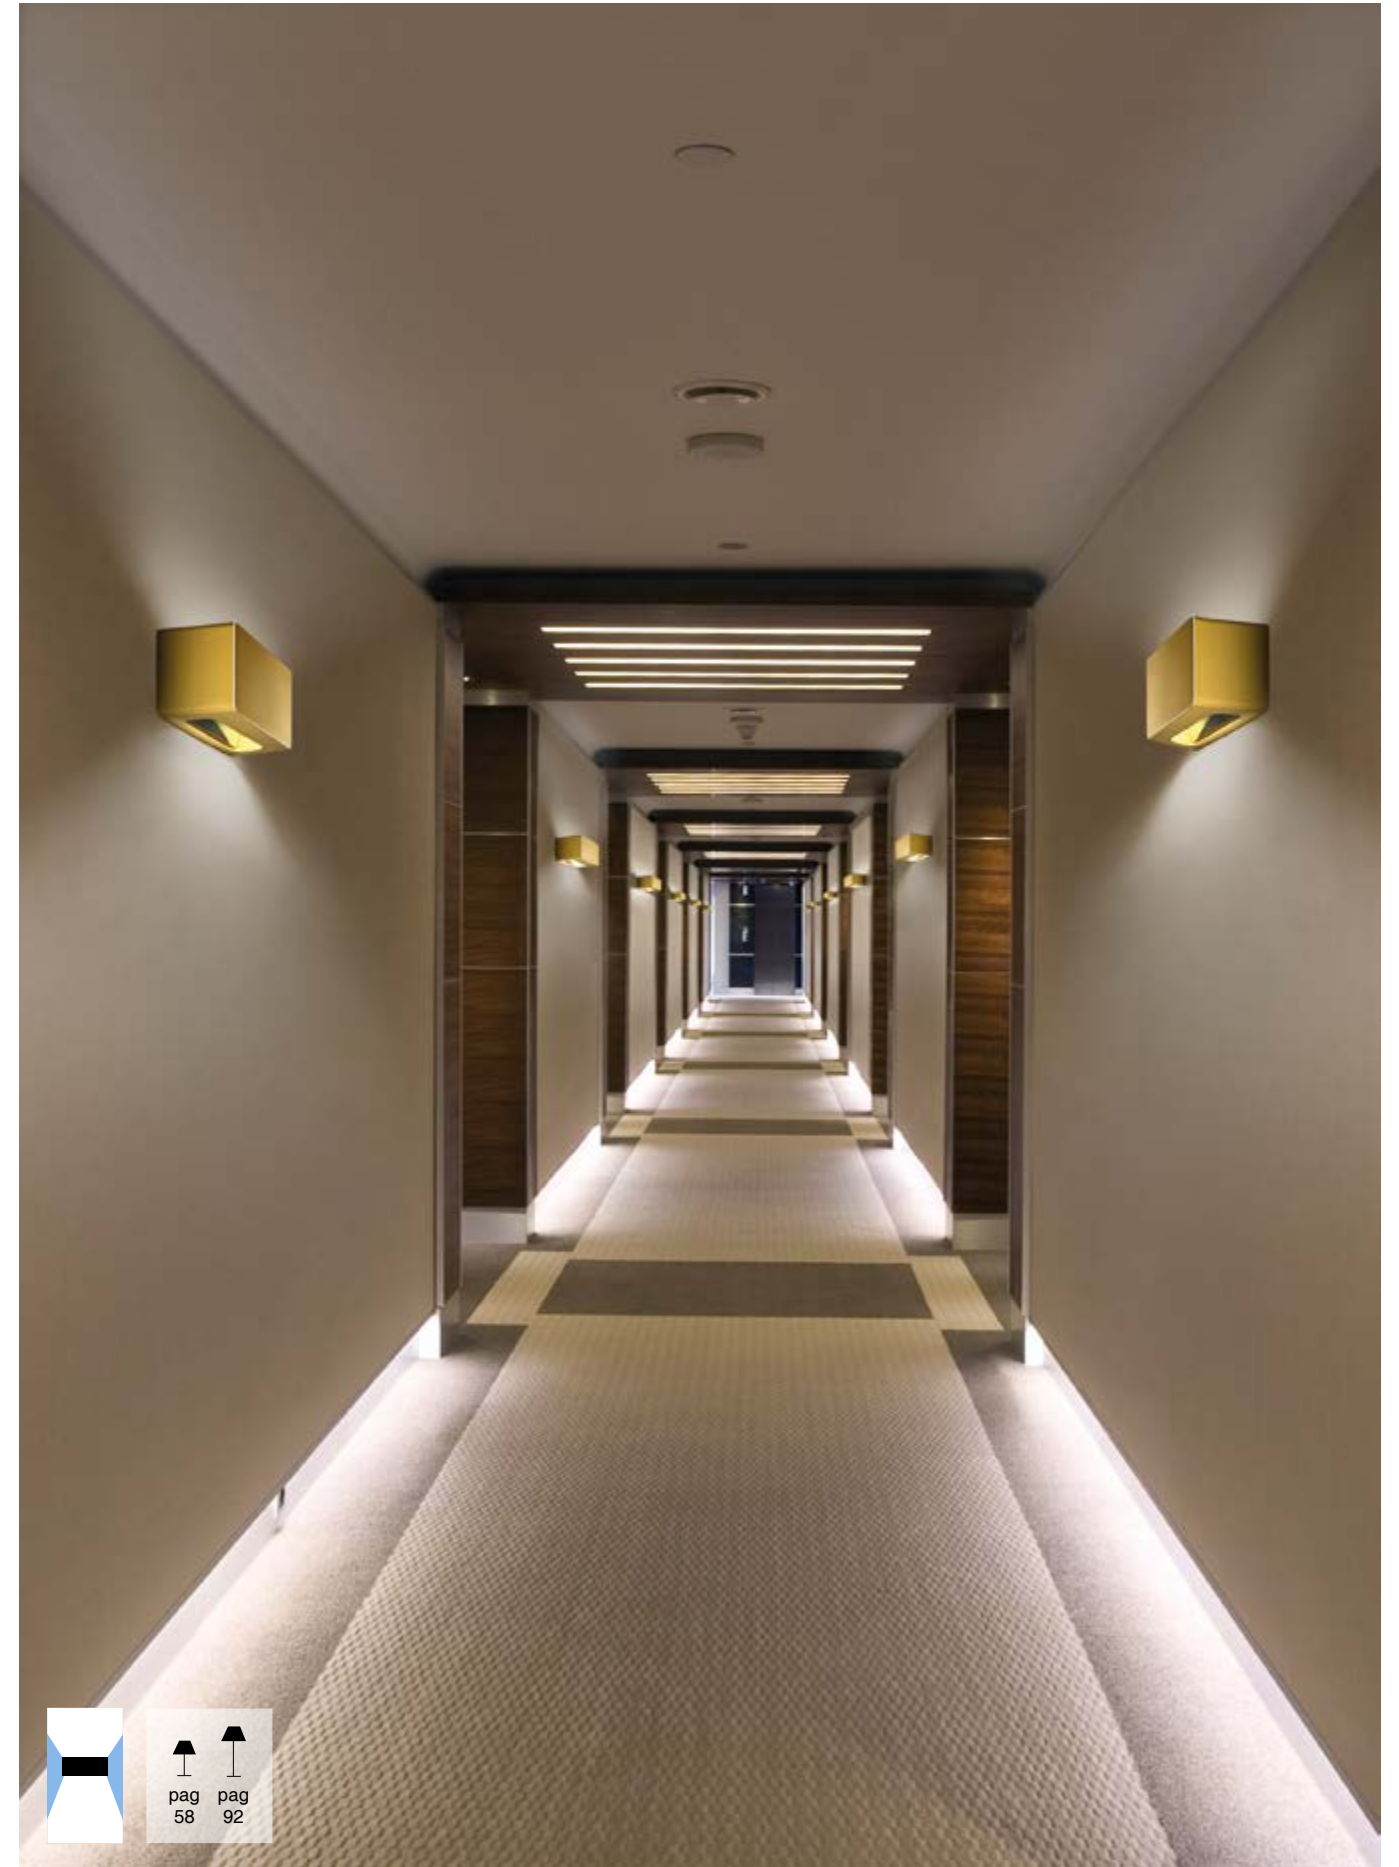

Note

Design by Oriol Llahona

Estructura aluminio anodizado o pintado epoxi texturizado
Structure anodized or texturized epoxy painted aluminium

Los acabados pintados son texturizados. Bajo pedido puede pintarse según RAL del cliente. La pantalla frontal en aluminio anodizado puede personalizarse bajo pedido
Painted finishings are texturized. Under request can be painted in customers RAL. Front shade in anodized aluminium can be personalized under request

Lámpara no incluida
Lamp not included

4900/011 blanco **white**

4900/015 rojo **red (ral 3020)**

4900/016 anodizado plata **silver anodized**

4900/017 pintado plata **silver**

4900/018 negro **black**

☞ R7s max. 120W ECO / LED

CE