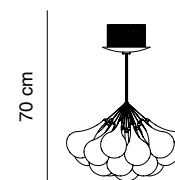

Drop S

Design by Cristian Cubiñá

Pantalla cristal borosilicato transparente
Shade borosilicate transparent glass

Estructura hierro / **Structure iron**

Transformador o driver incluido
Transformer or driver included

Lámparas incluidas
Lamps included

Transformador electrónico regulable mediante dispositivos adecuados para los mismos
Dimmable electronic transformer with appropriate devices for the same

5100/196S halógeno cromo **chrome** 19x G4 12V-10W

5100/376S halógeno cromo **chrome** 37x G4 12V-10W

Diver electrónico no regulable
Not dimmable electronic driver

5110/196S LED cromo **chrome** 19x G4 1,5W 110lm 2700K

5110/376S LED cromo **chrome** 37x G4 1,5W 110lm 2700K

CE IP 20

5100/196S
5110/376S

16 cm