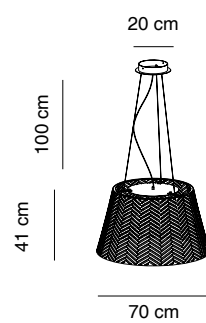

Spike

Design by Oriol Llahona

Estructura hierro galvanizado pintado blanco texturado
Structure: Galvanized steel textured white coated

Pantalla: Hierro galvanizado cortado al láser y pintado blanco texturado
Shade galvanized laser cut iron textured white coated

Admite regulación. Lámpara incluida y no reemplazable
Dimming allowed. Lamp included and not replaceable

5750/011 blanco **white**

LED 24W 3000K 2500lm

CE