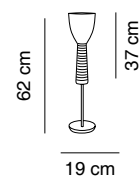

Kone

Design by Cristian Cubiñá

Pantalla cristal triplex soplado
Shade triplex blown glass

Estructura hierro / Lámpara no incluida
Structure iron / Lamp not included

2125/027 blanco **white**

E27 100W / LED

CE