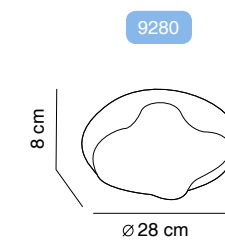

Mizu

Design by Ricard Ferrer

Pantalla cristal triplex opal
Shade opal blown glass

Estructura hierro pintado epoxi/aro aluminio
Structure iron epoxi painted/aluminium ring

Lámpara no incluida
Lamp not included

9280/011 blanco **white**

9280/016 plata **silver**

220V G9 60W / LED

9281/011 blanco **white**

9281/016 plata **silver**

220V G9 40W / LED

CE