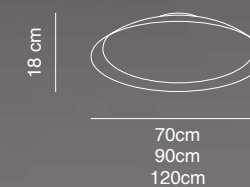

Lens

Design by Cristian Cubin

Pantalla de metacrilato blanco
Shade opal methacrylate

Estructura hierro pintado epoxi
Structure epoxy painted iron

Balasto electrnico incluido /Lmpara no incluida
Electronic ballast included/Lamp not included

9260/011 (70cm) blanco **white**

9290/011 (90cm) blanco **white**

9200/011 (120cm) blanco **white**

2Gx13 T5 55W **B**

Lmpara RGB incluida y no reemplazable
Lamp RGB included and not replaceable

9260/011RGB (70cm) blanco **white**

9290/011RGB (90cm) blanco **white**

9200/011RGB (120cm) blanco **white**

RGB LED 300lm - 350lm 12W **A+**

Lmpara LED incluida y no reemplazable
LED lamp included and not replaceable

9260/011LED (70cm) blanco **white**

9290/011LED (90cm) blanco **white**

9200/011LED(120cm) blanco **white**

LED Epistar 40W 3500lm 3000K **A+**

Regulable mediante Triac
Dimming through Triac

CE **IP 20**

En la versin RGB, mediante el mando a distancia se puede variar el color de los LED y fijarlo en el color deseado.

In the RGB version, by using the remote control the LED colour can be changed and fixed in the desired one.

pag
192