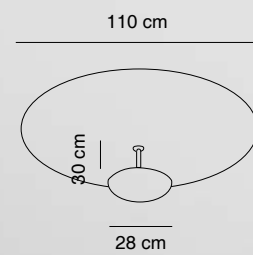

Capitone Led

Design by Oriol Llahona

Estructura hierro epoxi pintado
Structure powder coated iron

Pantalla solid surface
Shade solid surface

Lámpara incluida y no reemplazable
Lamp included and not replaceable

Regulable mediante Triac
Dimming through Triac

9410/011 (110cm) blanco **white**

LED Epistar 40W 3000K 3500lm

CE IP 20 A+