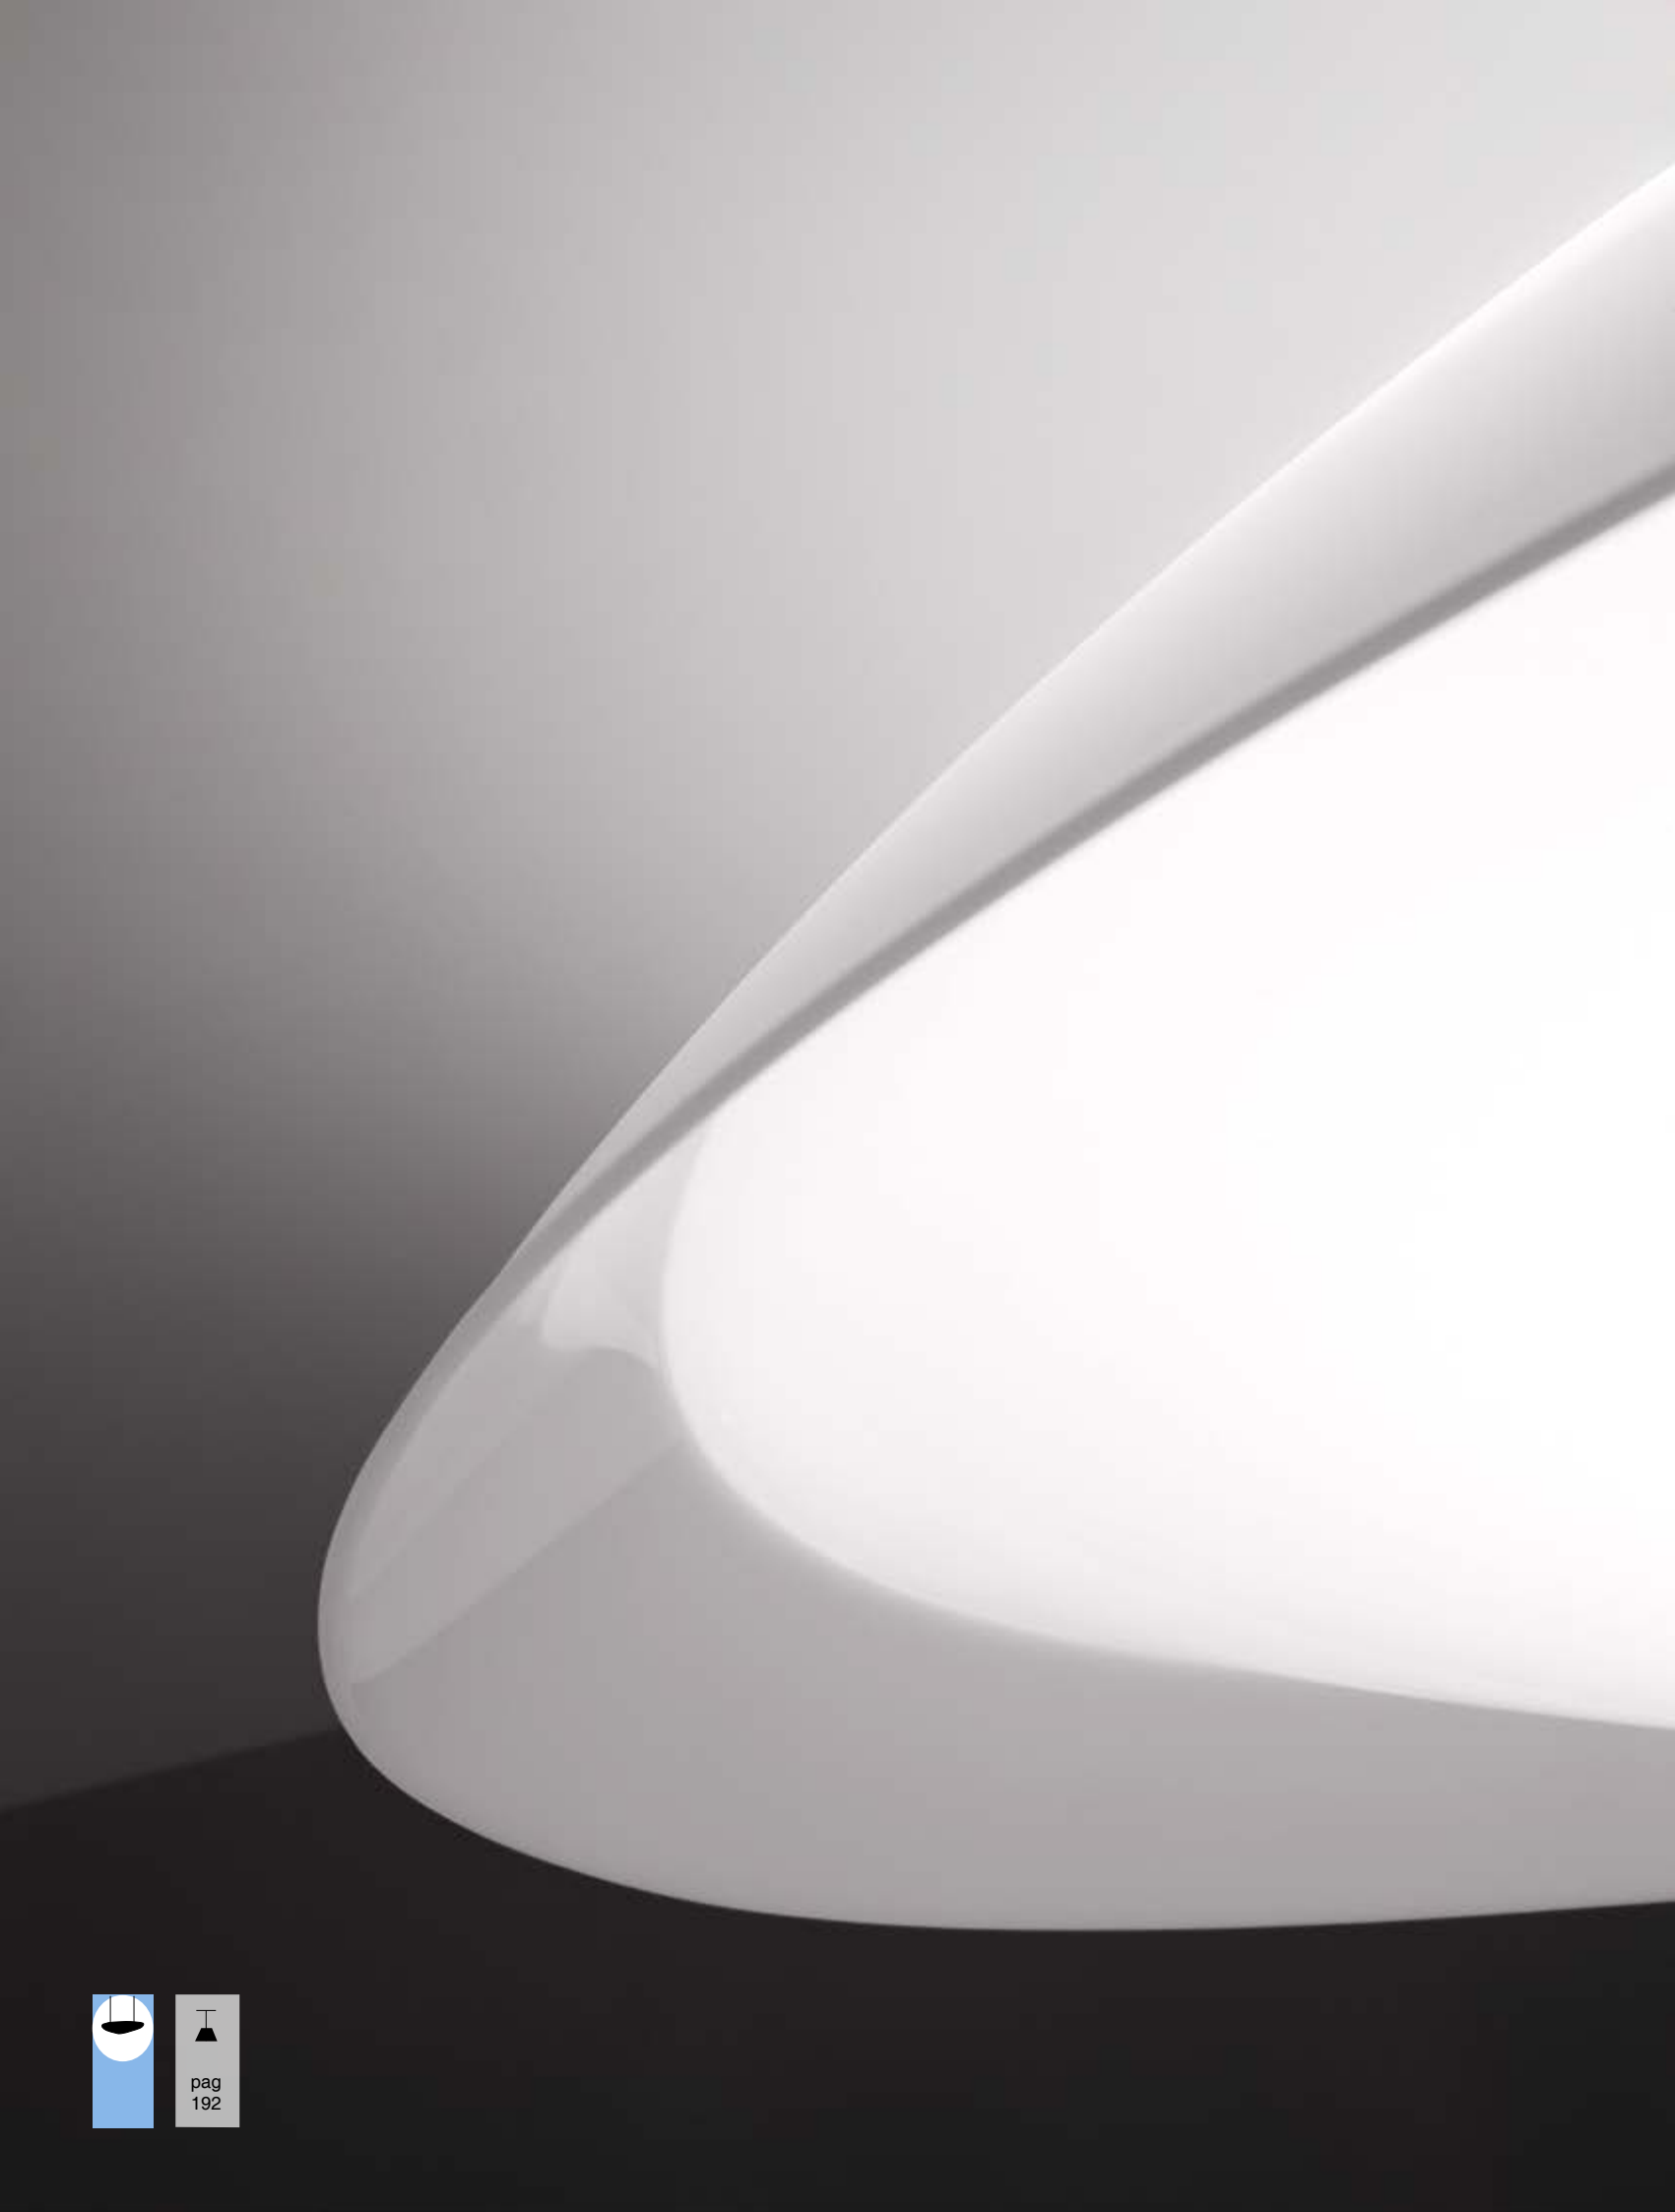

Lens

Design by Cristian Cubin

Pantalla de metacrilato blanco
Shade opal methacrylate

Estructura hierro pintado epoxi
Structure epoxy painted iron

Balasto electrnico incluido /Lmpara no incluida
Electronic ballast included/Lamp not included

9260/011 (70cm) blanco **white**

9290/011 (90cm) blanco **white**

9200/011 (120cm) blanco **white**

2Gx13 T5 55W **B**

Lmpara RGB incluida y no reemplazable
Lamp RGB included and not replaceable

9260/011RGB (70cm) blanco **white**

9290/011RGB (90cm) blanco **white**

9200/011RGB (120cm) blanco **white**

RGB LED 300lm - 350lm 12W **A+**

Lmpara LED incluida y no reemplazable
LED lamp included and not replaceable

9260/011LED (70cm) blanco **white**

9290/011LED (90cm) blanco **white**

9200/011LED(120cm) blanco **white**

LED Epistar 40W 3500lm 3000K **A+**

Regulable mediante Triac
Dimming through Triac

CE **IP 20**

En la versin RGB, mediante el mando a distancia se puede variar el color de los LED y fijarlo en el color deseado.

In the RGB version, by using the remote control the LED colour can be changed and fixed in the desired one.

pag
192