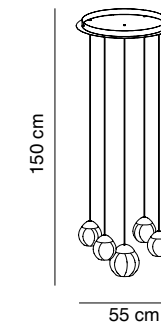

Soft

Design by Cristian Cubiñá

Pantalla cristal prensado rosado o negro
Shade pressed glass pink or black

Estructura hierro níquel mate.
Structure iron matt nickel

Lámpara incluida, no reemplazable
Lamp included, not replaceable

5900/056 cristal rosado **pink glass**

5910/056 cristal negro **black glass**

LED Seoul 4,5W 3000K 450lm

CE ☐ IP 20 ☒ A+