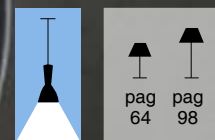

Kone

Design by Cristian Cubiñá

Pantalla cristal triplex soplado
Shade triplex blown glass

Estructura hierro
Structure iron

Lámpara no incluida
Lamp not included

5125/017 blanco **white**

E27 40W / LED

CE IP 20