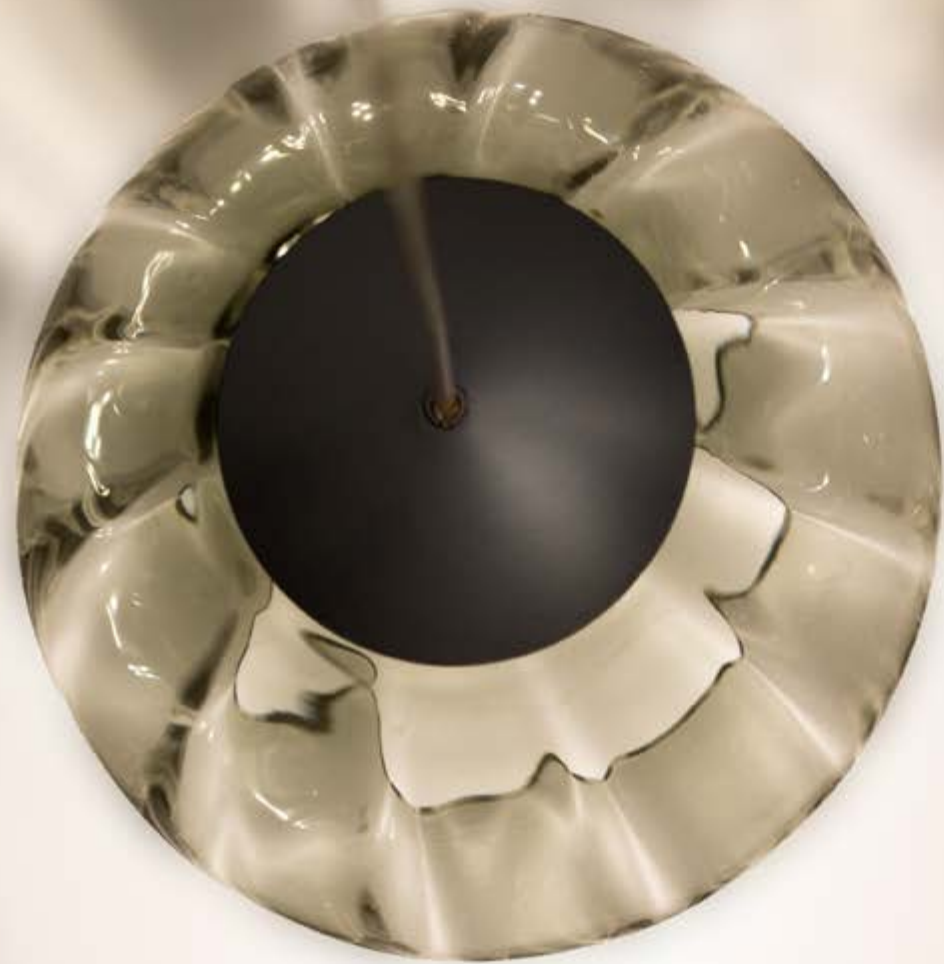

Soft

Design by Cristian Cubiñá

Pantalla cristal prensado rosado o negro
Shade pressed glass pink or black

Estructura hierro níquel mate.
Structure iron matt nickel

Lámpara incluida, no reemplazable
Lamp included, not replaceable

5900/016 cristal pequeño rosado **small pink glass**

5905/016 cristal grande rosado **big pink glass**

5910/016 cristal pequeño negro **small black glass**

5915/016 cristal grande negro **big black glass**

LED Seoul 4,5W 3000K 450lm

CE