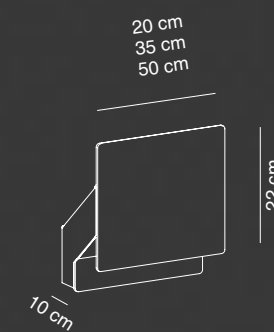

Profile

Design by Oriol Llahona

Estructura aluminio extruido
Structure extruded aluminum

Pantalla metacrilato opal
Shade opal methacrylate

Lámpara LED incluida, no reemplazable. **LED lamp included, not replaceable**