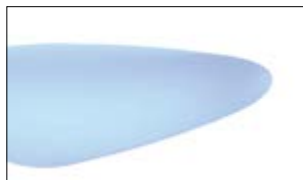

Stone Out

Design by Josep Puig & Josep Novell

Pantalla polietileno rotomoldeado
Shade rotomolded polyethylene

Estructura acero inoxidable
Structure stainless steel

Balasto electrónico incluido/Lámpara no incluida
Electronic ballast included/Lamp not included

9330/036 blanco **white**

2Gx13 T5 55W **B**

Lámpara incluida y no reemplazable
Lamp included and not replaceable

9355/036 blanco **white**

RGB LED, 12W, 300lm-350lm **A+**

Lámpara incluida y no reemplazable
Lamp included and not replaceable

9330/036LED blanco **white**

LED Epistar 40W 3500lm 3000K **A+**

CE ☐ IP 23

Curvas fotométricas disponibles en www.almalight.com

Photometric curves available on www.almalight.com

En la versión RGB, mediante el mando a distancia se puede variar el color de los LED y fijarlo en el color deseado.

In the RGB version, by using the remote control the LED colour can be changed and fixed in the desired one.