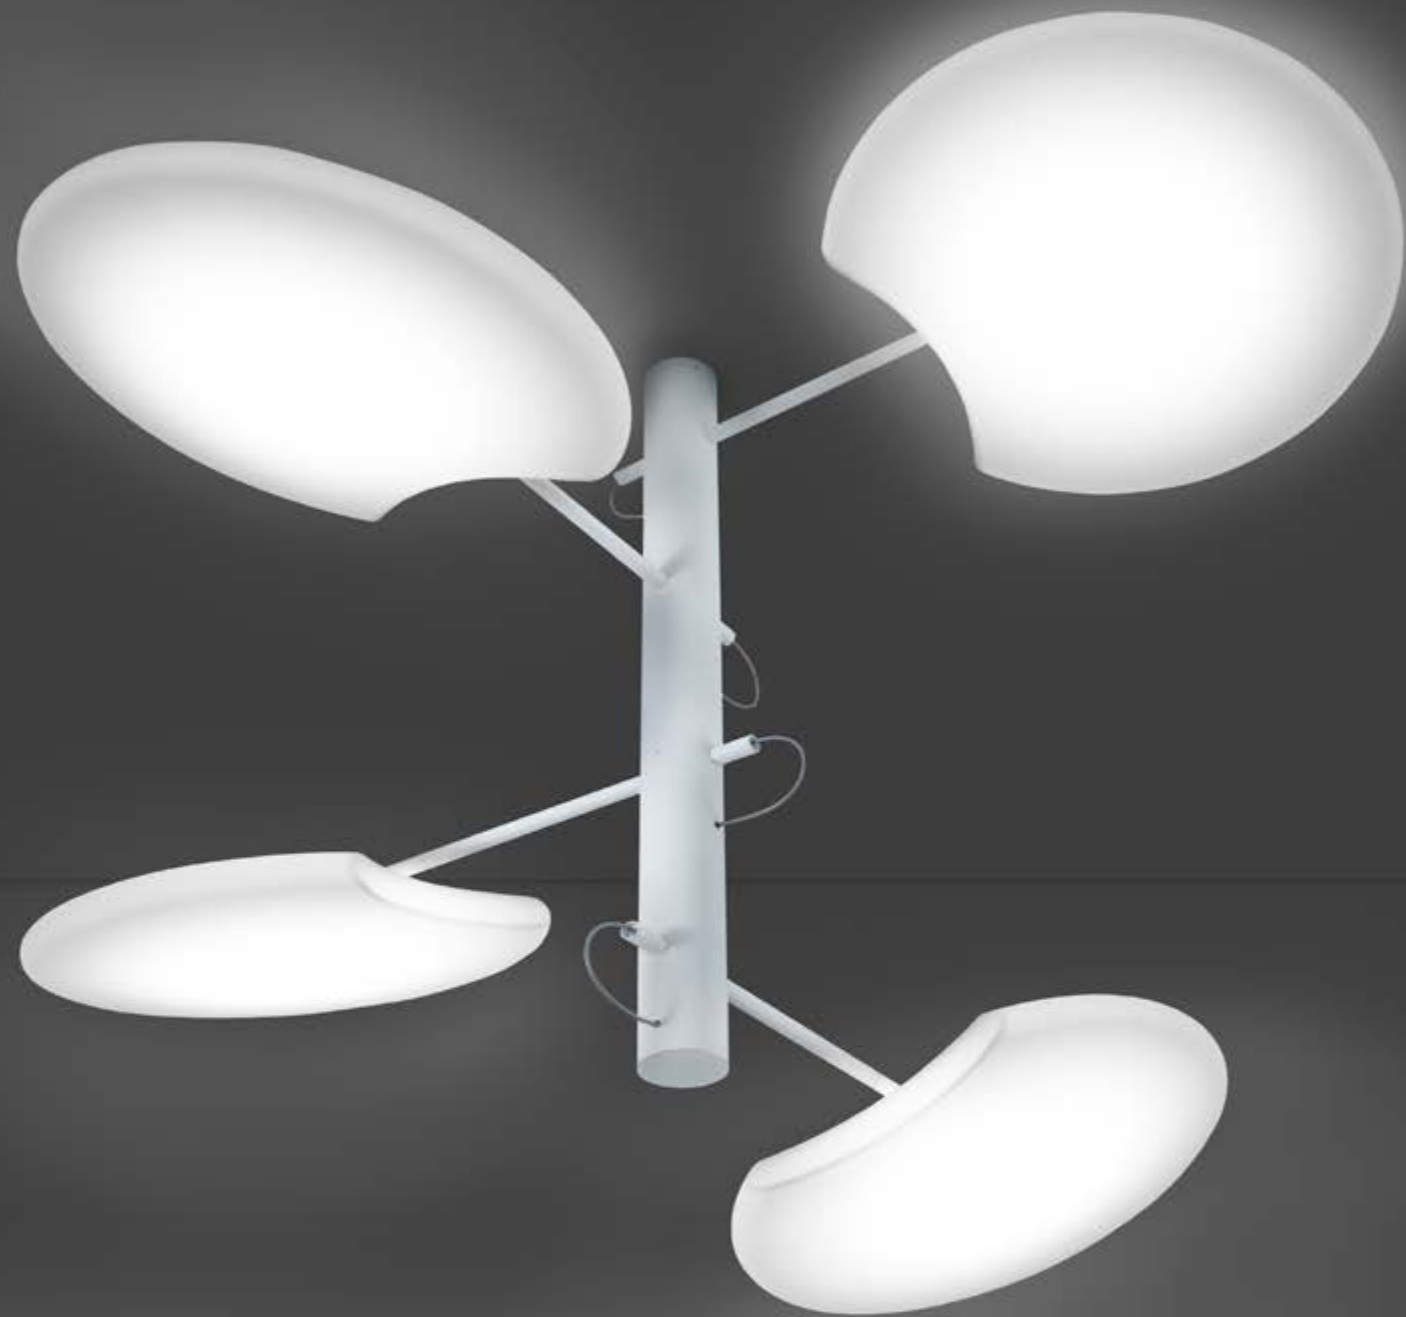

5127/087 blanco **white**

E14 6x40W / LED

CE IP 20 **A**

Plafones

Ceiling Lamps

Bath A / Capitone Led / Deco / Drop S / Drop Downlight / Lens / Mizu / Moon /
Stone / Stone RGB / Sun / SuperMoon

SuperMoon

Design by Josep Novell & Ernest Perera