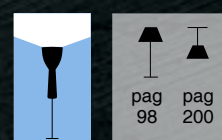

Kone

Design by Cristian Cubiñá

Pantalla cristal triplex soplado
Shade triplex blown glass

Estructura hierro / Lámpara no incluida
Structure iron / Lamp not included

2125/027 blanco **white**

E27 100W / LED

CE