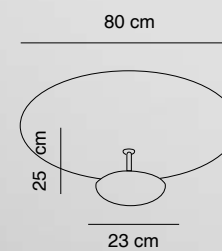

Capitone Led

Design by Oriol Llahona

Estructura hierro epoxi pintado
Structure powder coated steel

Pantalla solid surface
Shade solid surface

Lámpara incluida y no reemplazable
Lamp included and not replaceable

Regulable mediante Triac
Dimming through Triac

9400/011 (80cm) blanco **white**

LED Epistar 22W 3000K 1700lm

CE IP 20 A+