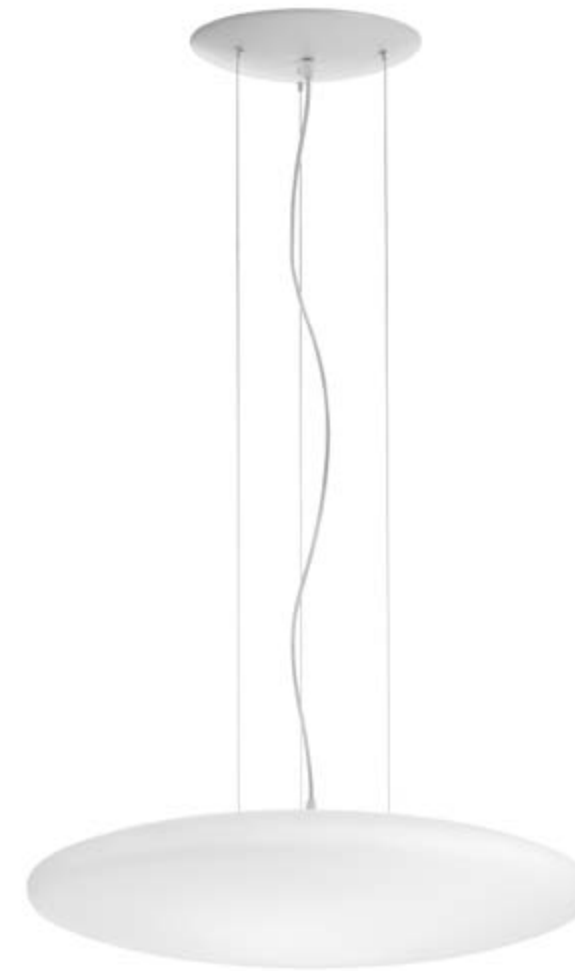

En la versión RGB, mediante el mando a distancia se puede variar el color de los LED y fijarlo en el color deseado.

In the RGB version, by using the remote control the LED colour can be changed and fixed in the desired one.

Sun

Design by Josep Puig & Josep Novell

Pantalla cristal opal triplex soplado
Shade triplex blown opal glass

Estructura hierro
Structure iron

Lámpara no incluida
Lamp not included

5311/016 pintado epoxi blanco **epoxy white painted**

R7s 200W / LED **A+**

Lámpara incluida y no reemplazable
Lamp included and not replaceable

5311/016 RGB pintado epoxi blanco **epoxy white painted**
RGB LED 12W 300lm-350lm **A+**

Suspensión mediante cables de acero de 2 metros
ajustables mediante sistema de autobloqueo
Suspended by 2 metres of steel cable, height adjustable with auto blocking system

CE IP 20