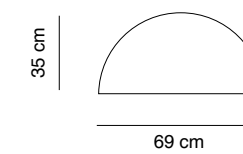

Capitone Led

Design by Oriol Llahona

Estructura hierro pintado epoxi
Structure epoxy painted iron

Pantalla solid surface
Shade solid surface

Lámpara incluida y no reemplazable / Peso 10Kg
Lamp included and not replaceable / Weight 10kg

Regulable mediante Triac
Dimming through Triac

5410/011 blanco **white**

LED Seoul Acriche 18W 1800lm 3000K