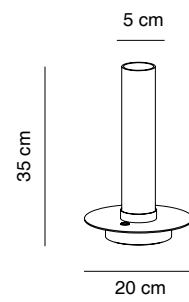

Candle

Design by Cristian Cubiñá

Cristal soplado triplex opal
Opal triplex blown glass

Con regulador **with dimmer**
Lámpara incluida no reemplazable
Lamp included, not replaceable

2250/011 Blanco **White**

2250/016 Níquel **Matt nickel**

2250/017 Cromo **Chrome**

LED 6W 3000°K

CE ☐ IP20 ☒ A+