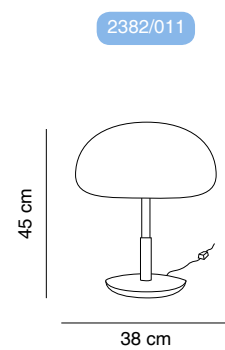

Aspen

Design by Javier Taberner & Nacho Poveda

Pantalla cerámica esmaltada brillante
Shade shiny enamelled ceramic

Estructura madera de roble / hierro pintado epoxi / cable textil
Structure oak wood / epoxy painted iron / textile cable

Lámparas no incluidas
Lamps not included

2382/011 blanco **white**

2384/011 blanco **white**

3x E14 max. 10W / LED

CE IP20 A