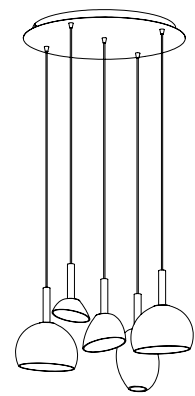

200 cm

55 cm

Blow

Design by Josep Novell & Ernest Perera

Estructura hierro / latón
Structure iron / brass

Pantalla cristal soplado no incluida
Blown glass shade not included

Lámpara incluida y no reemplazable
Lamp included and not replaceable

5700/X51 colgante redondo 5 luces blanco para cristales ovales / cónicos
round pendant 5 lights white for oval / conic glasses

5700/X56 colgante redondo 5 luces níquel para cristales ovales / cónicos
round pendant 5 lights matt nickel for oval / conic glasses

5700/X57 colgante redondo 5 luces cromo para cristales ovales / cónicos
round pendant 5 lights chrome for oval / conic glasses

LED Cree 3W 3000K 180lm

CE