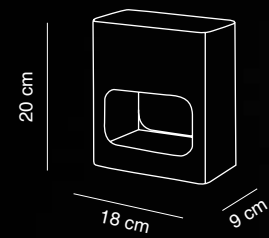

Note

Design by Oriol Llahona

Estructura aluminio anodizado
o pintado epoxi texturizado
**Structure anodized or texturized
epoxy painted aluminium**

Los acabados pintados son texturizados
(cristal óptico arenado)
**Painted finishings are texturized
(optic sandblasted glass)**

Con regulador/Lámpara no incluida
With dimmer/Lamp not included

2900/011 blanco **white**

2900/015 rojo **red (ral 3020)**

2900/016 anodizado plata
silver anodized

2900/017 Pintado plata **silver painted**

2900/018 negro **black**

G9 60W / LED

CE

Los acabados pintados son texturizados. Bajo
pedido puede pintarse según RAL del cliente.

**Painted finishings are texturized. Under
request can be painted in customers RAL.**