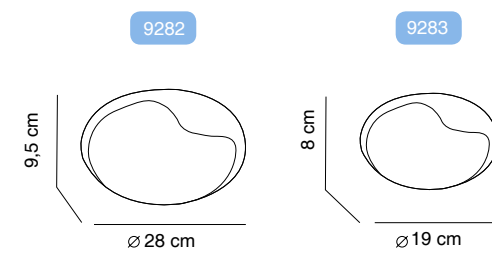

Mizu

Design by Ricard Ferrer

Pantalla cristal triplex opal
Shade opal blown glass

Estructura hierro pintado epoxi / aro aluminio
Structure iron epoxi painted / aluminium ring

Lámpara no incluida
Lamp not included

9282/011 blanco **white**

9282/016 plata **silver**

220V G9 60W / LED

9283/011 blanco **white**

9283/016 plata **silver**

220V G9 40W / LED

CE