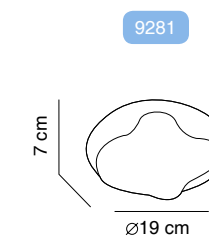

Mizu

Design by Ricard Ferrer

Pantalla cristal triplex opal
Shade opal blown glass

Estructura hierro pintado epoxi/aro aluminio
Structure iron epoxi painted/aluminium ring

Lámpara no incluida
Lamp not included

9280/011 blanco **white**

9280/016 plata **silver**

220V G9 60W / LED

9281/011 blanco **white**

9281/016 plata **silver**

220V G9 40W / LED

CE