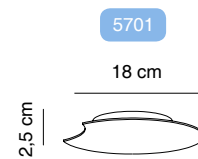

5700
(figura A / A figure)

Estructura led sin cristal
Led structure without glass

5700/011 blanco **white**

5700/016 níquel mate **mat nickel**

5700/017 cromo **chrome**

LED Cree 3W – 3000K – 180lm 180°

Estructura ciega sin cristal
Blind structure without glass