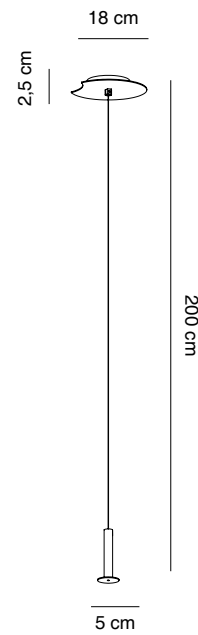

Ejemplos de diferentes soluciones de iluminación modular
Examples of several modular lighting solutions

i Curvas fotométricas disponibles en www.almalight.com
Photometric curves available on www.almalight.com

5700
(figura A / A figure)

Estructura led sin cristal
Led structure without glass

5700/011 blanco **white**

5700/016 níquel mate **mat nickel**

5700/017 cromo **chrome**

LED Cree 3W – 3000K – 180lm 180°

Estructura ciega sin cristal
Blind structure without glass

5701/011 blanco **white**

5701/016 níquel mate **mat nickel**

5701/017 cromo **chrome**

CE IP20 A+