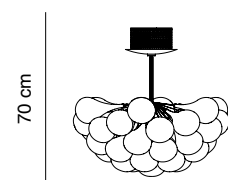

∅ 70 cm

5100/376S
5110/376S

20 cm

∅ 80 cm