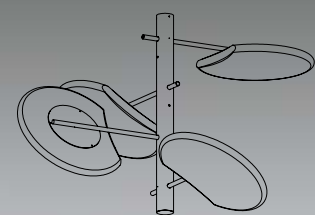

128 cm

200 cm