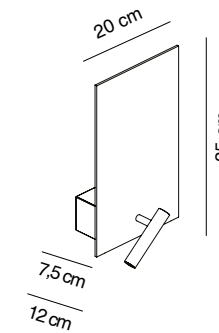

Flat Led

Design by Josep Novell & Ernest Perera

Estructura hierro
Structure iron

Con interruptor para el lector. Lámpara LED incluida en el lector, no reemplazable
With switch for the reading light. LED lamp included for the reading light, not replaceable

Con lector
With reading light

4416/011 blanco **white**

4416/016 níquel mate **matt nickel**

E27 max 60W / LED **A**
LED Cree 3W 3000K 260lm 30° **A***

CE IP 20