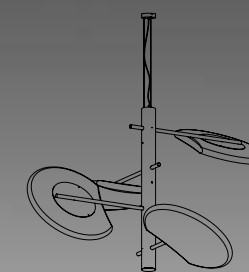

180 cm

200 cm

pag
206

CE ☐ IP 20 ☒ A+