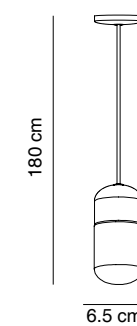

Capsule

Design by Cristian Cubiñá

Pantalla cristal opal
Shade opal glass

Estructura hierro pintado texturado o latón pulido
Structure texturized epoxy painted iron or polished brass

Lámpara no incluida
Lamp not included

5320/011 blanco **withe**

5320/012 corten **corten**

5320/018 antracita **anthracite**

G9 max 40W / LED

CE