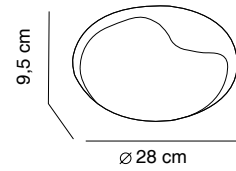

Mizu

Design by Ricard Ferrer

Pantalla cristal triplex opal
Shade opal blown glass

Estructura hierro pintado epoxi/aro aluminio
Structure iron epoxy painted/aluminium ring

Lámpara no incluida
Lamp not included

9282